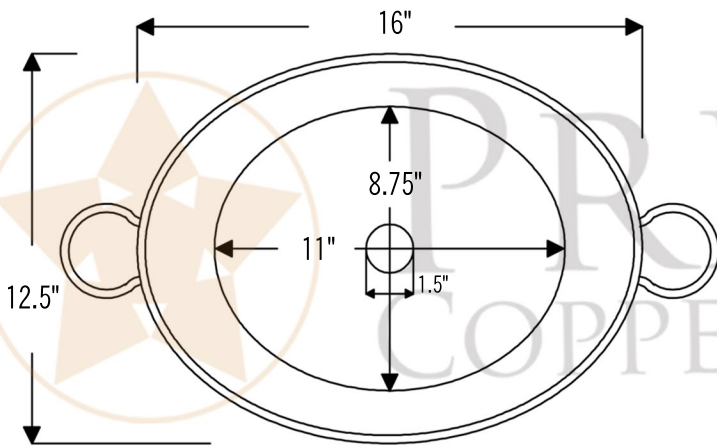

PREMIER
COPPER PRODUCTS

MODEL NUMBER: BSP5_VOB16PC -P

- * Description: Oval Bucket Vessel Hammered Copper Sink with Handles in Polished Copper
- * Outer Dimension: 19" x 12.5" x 7.25" (with handles)
- * Outer Dimension: 16" x 12.5" x 7.25" (without handles)
- * Inner Dimension: 15.5" x 12" x 7.25"
- * Bottom Dimension: 11" x 8.75"
- * Rim: Hammered Heavy Gauge Rim
- * Drain Opening: 1.5"
- * Finish: Polished Copper

CODE/STANDARD COMPLIANCE

* IAPMO/cUPC LISTED

THIS PRODUCT IS HAND CRAFTED, SMALL VARIANCES IN COLOR AND SIZE MAY OCCUR.
DO NOT MAKE ANY INSTALLATION CUTS UNTIL YOU RECEIVE YOUR ITEM(S).

PACKAGE INCLUDES THE FOLLOWING ACCESSORIES:

- * 1.5" Non-Overflow Pop-Up Bathroom Sink Drain / PC Finish (Model# D-208PC)
- * Copper Sink Wax (Model# W900-WAX)

* PC: Polished Copper

DRAIN DETAILS (Model# D-208PC)

- * Description: 1.5" Non-Overflow Pop-Up Bathroom Sink Drain
- * Design: Push Up Top
- * Upper Flange Dimension: 2"
- * Material: Solid Brass
- * Prop 65 Compliant