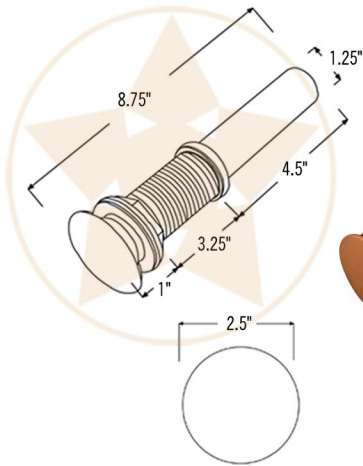

PREMIER
COPPER PRODUCTS

MODEL NUMBER: BSP5_VOB16PC -P

- * Description: Oval Bucket Vessel Hammered Copper Sink with Handles in Polished Copper
- * Outer Dimension: 19" x 12.5" x 7.25" (with handles)
- * Outer Dimension: 16" x 12.5" x 7.25" (without handles)
- * Inner Dimension: 15.5" x 12" x 7.25"
- * Bottom Dimension: 11" x 8.75"
- * Rim: Hammered Heavy Gauge Rim
- * Drain Opening: 1.5"
- * Finish: Polished Copper

CODE/STANDARD COMPLIANCE

* IAPMO/cUPC LISTED

THIS PRODUCT IS HAND CRAFTED, SMALL VARIANCES IN COLOR AND SIZE MAY OCCUR.
DO NOT MAKE ANY INSTALLATION CUTS UNTIL YOU RECEIVE YOUR ITEM(S).

PACKAGE INCLUDES THE FOLLOWING ACCESSORIES:

- * 1.5" Non-Overflow Pop-Up Bathroom Sink Drain / PC Finish (Model# D-208PC)
- * Copper Sink Wax (Model# W900-WAX)

* PC: Polished Copper

DRAIN DETAILS (Model# D-208PC)

- * Description: 1.5" Non-Overflow Pop-Up Bathroom Sink Drain
- * Design: Push Up Top
- * Upper Flange Dimension: 2"
- * Material: Solid Brass
- * Prop 65 Compliant