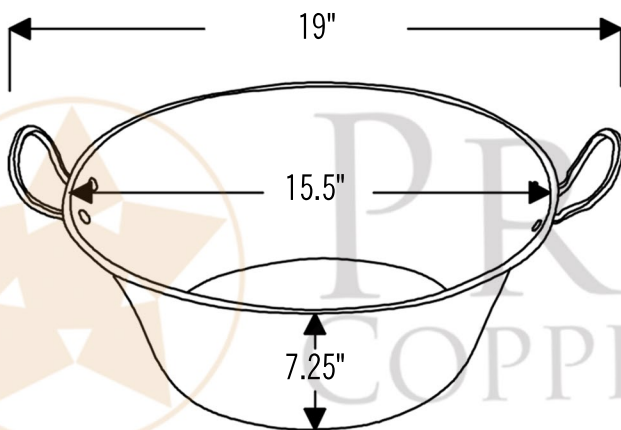

PREMIER
COPPER PRODUCTS

MODEL NUMBER: BSP5_VOB16PC -P

- * Description: Oval Bucket Vessel Hammered Copper Sink with Handles in Polished Copper
- * Outer Dimension: 19" x 12.5" x 7.25" (with handles)
- * Outer Dimension: 16" x 12.5" x 7.25" (without handles)
- * Inner Dimension: 15.5" x 12" x 7.25"
- * Bottom Dimension: 11" x 8.75"
- * Rim: Hammered Heavy Gauge Rim
- * Drain Opening: 1.5"
- * Finish: Polished Copper

CODE/STANDARD COMPLIANCE

* IAPMO/cUPC LISTED

THIS PRODUCT IS HAND CRAFTED, SMALL VARIANCES IN COLOR AND SIZE MAY OCCUR.
DO NOT MAKE ANY INSTALLATION CUTS UNTIL YOU RECEIVE YOUR ITEM(S).

PACKAGE INCLUDES THE FOLLOWING ACCESSORIES:

- * 1.5" Non-Overflow Pop-Up Bathroom Sink Drain / PC Finish (Model# D-208PC)
- * Copper Sink Wax (Model# W900-WAX)

* PC: Polished Copper

DRAIN DETAILS (Model# D-208PC)

- * Description: 1.5" Non-Overflow Pop-Up Bathroom Sink Drain
- * Design: Push Up Top
- * Upper Flange Dimension: 2"
- * Material: Solid Brass
- * Prop 65 Compliant