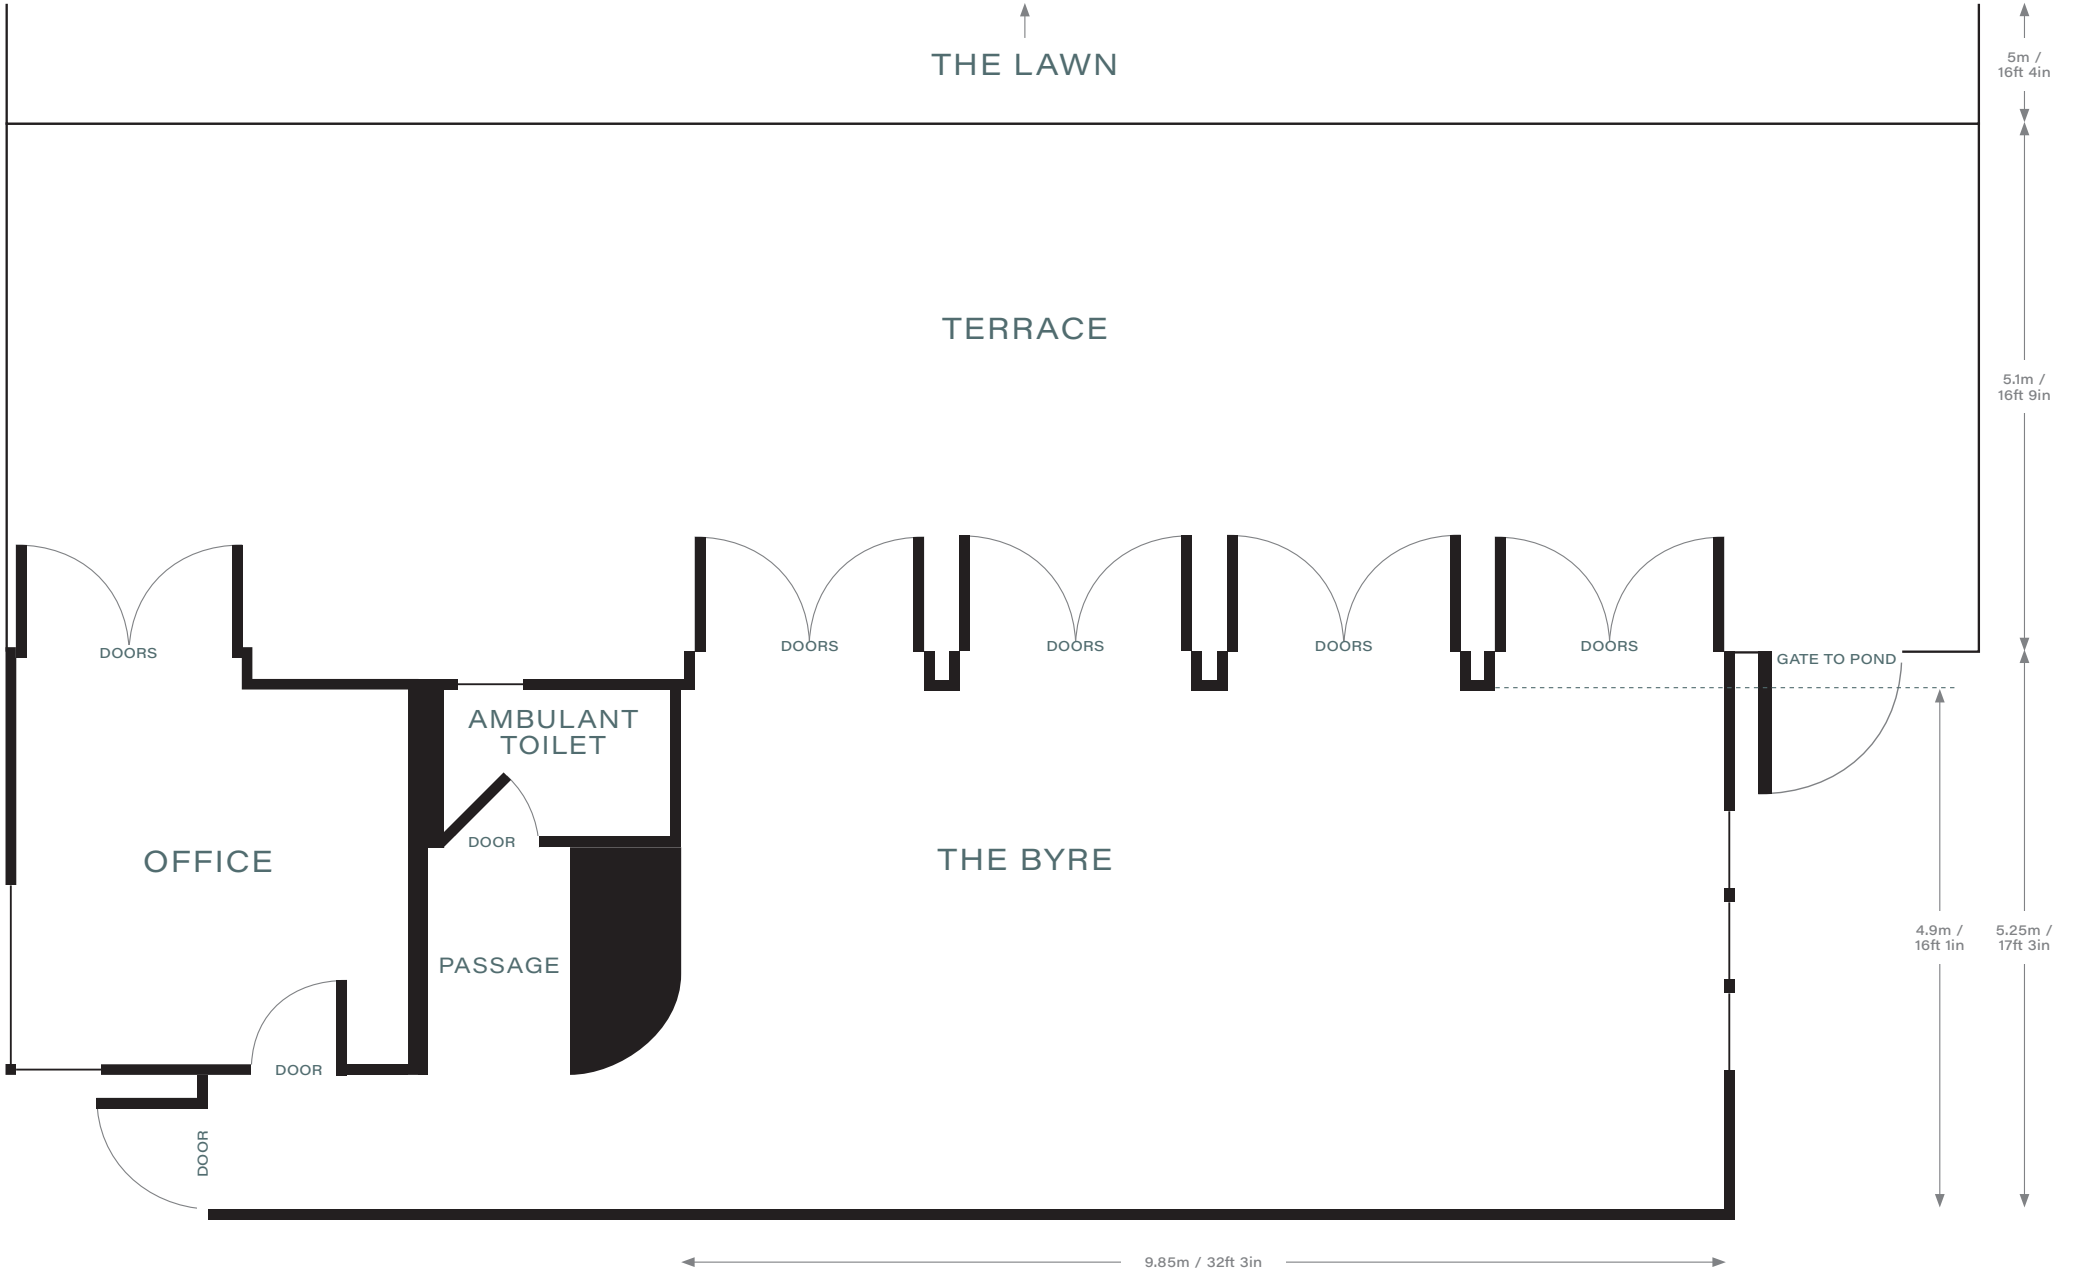

DOORS

DOORS

GATE TO POND

OFFICE

AMBULANT
TOILET

DOOR

PASSAGE

DOOR

DOOR

4.9m /
16ft 1in

5.25m /
17ft 3in

5m /
16ft 4in

5.1m /
16ft 9in

9.85m / 32ft 3in

THE OAK BARN

Frame Farm

TABLES ARE DRAWN TO SCALE
FOR THE OAK BARN AND THE BYRE FLOOR PLANS