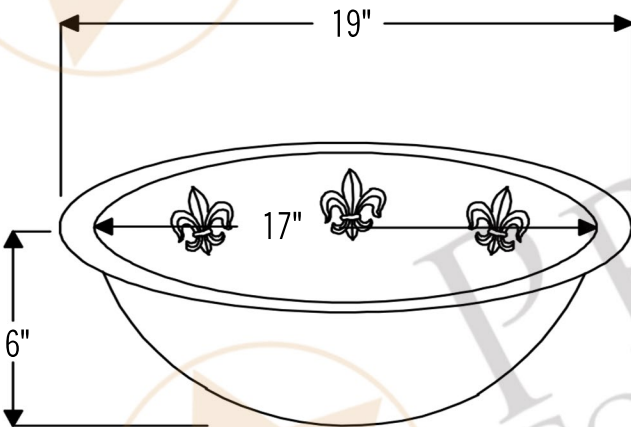

PREMIER
COPPER PRODUCTS

MODEL NUMBER: BSP5_LO19FFLDB-P

- Description: Oval Fleur De Lis Under Counter Hammered Copper Sink
- Outer Dimension: 19" x 14" x 6"
- Inner Dimension: 17" x 12" x 6"
- Rim: 1"
- Drain Opening: 1.5"
- Finish: Oil Rubbed Bronze
- Design: Fleur De Lis

CODE/STANDARD COMPLIANCE

* IAPMO/cUPC LISTED

* ORB: Oil Rubbed Bronze

THIS PRODUCT IS HAND CRAFTED, SMALL VARIANCES IN COLOR AND SIZE MAY OCCUR.
DO NOT MAKE ANY INSTALLATION CUTS UNTIL YOU RECEIVE YOUR ITEM(S).