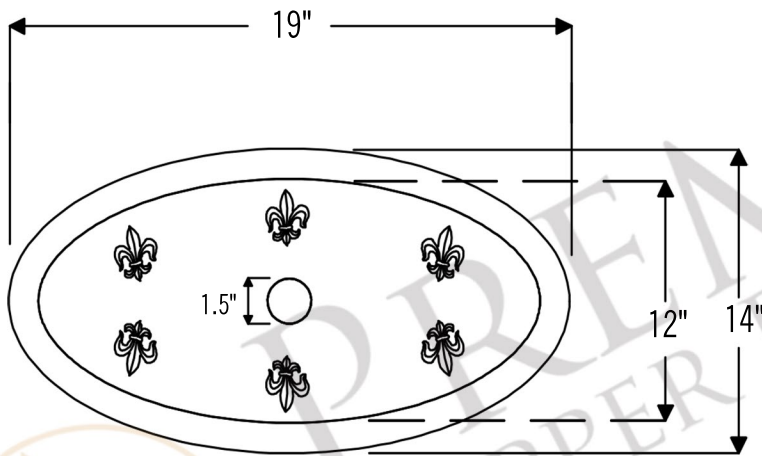

PREMIER
COPPER PRODUCTS

MODEL NUMBER: BSP5_LO19FFLDB-P

- Description: Oval Fleur De Lis Under Counter Hammered Copper Sink
- Outer Dimension: 19" x 14" x 6"
- Inner Dimension: 17" x 12" x 6"
- Rim: 1"
- Drain Opening: 1.5"
- Finish: Oil Rubbed Bronze
- Design: Fleur De Lis

CODE/STANDARD COMPLIANCE

* IAPMO/cUPC LISTED

* ORB: Oil Rubbed Bronze

THIS PRODUCT IS HAND CRAFTED, SMALL VARIANCES IN COLOR AND SIZE MAY OCCUR.
DO NOT MAKE ANY INSTALLATION CUTS UNTIL YOU RECEIVE YOUR ITEM(S).