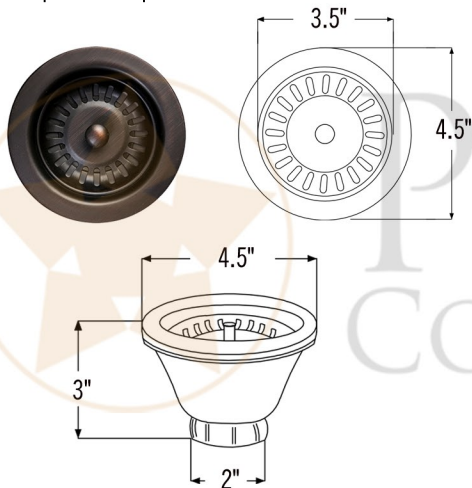

PREMIER
COPPER PRODUCTS

MODEL NUMBER: BSP5_BR16FDB3-D

- * Description: 16" Round Copper Prep Sink with Fleur De Lis and 3.5" Drain Opening
- * Outer Dimension: 16" x 7"
- * Inner Dimension: 14" x 7"
- * Rim: 1"
- * Drain Opening: 3.5"
- * Finish: Oil Rubbed Bronze
- * Design: Fleur De Lis

PACKAGE INCLUDES THE FOLLOWING ACCESSORIES:

- * 3.5" Basket Strainer Drain / ORB Finish (Model# D-132ORB)
- * Copper Sink Wax (Model# W900-WAX)
- * Neutral Cure Copper Sink Installation Silicone (Model# C900-ORB)

* ORB: Oil Rubbed Bronze

DRAIN DETAILS (Model# D-132ORB)

- * Description: 3.5" Basket Strainer Drain
- * Upper Flange Dimension: 4.5"
- * Material: Solid Brass
- * Prop 65 Compliant

WAX DETAILS (Model# W900-WAX)

SILICONE DETAILS (Model# C900-ORB)

- * Description: Neutral Cure Copper Sink Installation Silicone
- * Color: Oil Rubbed Bronze
- * Size: 4.7oz