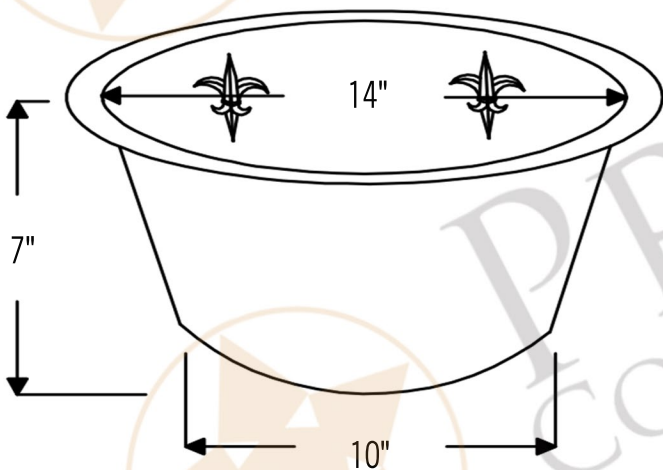

PREMIER
COPPER PRODUCTS

MODEL NUMBER: BSP5_BR16FDB3-D

- Description: 16" Round Copper Prep Sink with Fleur De Lis and 3.5" Drain Opening
- Outer Dimension: 16" x 7"
- Inner Dimension: 14" x 7"
- Rim: 1"
- Drain Opening: 3.5"
- Finish: Oil Rubbed Bronze
- Design: Fleur De Lis

CODE/STANDARD COMPLIANCE

* IAPMO/cUPC LISTED

* ORB: Oil Rubbed Bronze

THIS PRODUCT IS HAND CRAFTED, SMALL VARIANCES IN COLOR AND SIZE MAY OCCUR.
DO NOT MAKE ANY INSTALLATION CUTS UNTIL YOU RECEIVE YOUR ITEM(S).