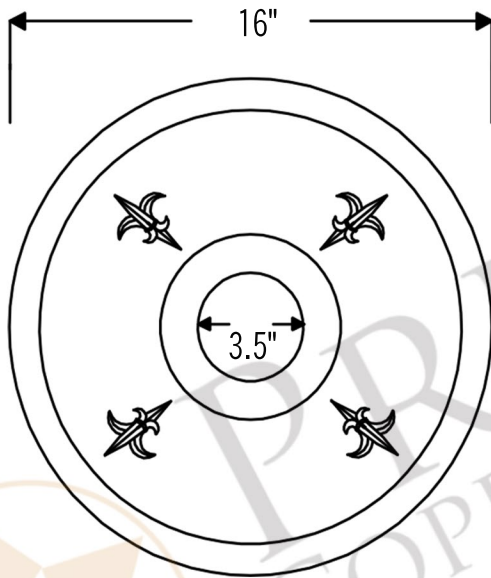

PREMIER
COPPER PRODUCTS

MODEL NUMBER: BSP5_BR16FDB3-D

- Description: 16" Round Copper Prep Sink with Fleur De Lis and 3.5" Drain Opening
- Outer Dimension: 16" x 7"
- Inner Dimension: 14" x 7"
- Rim: 1"
- Drain Opening: 3.5"
- Finish: Oil Rubbed Bronze
- Design: Fleur De Lis

CODE/STANDARD COMPLIANCE

* IAPMO/cUPC LISTED

* ORB: Oil Rubbed Bronze

THIS PRODUCT IS HAND CRAFTED, SMALL VARIANCES IN COLOR AND SIZE MAY OCCUR.
DO NOT MAKE ANY INSTALLATION CUTS UNTIL YOU RECEIVE YOUR ITEM(S).