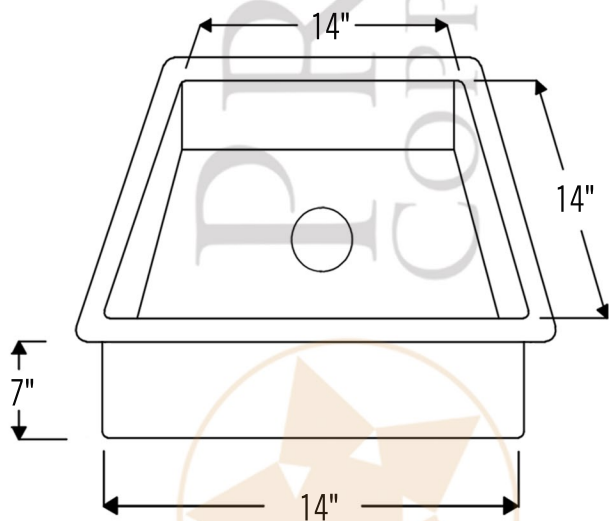

PREMIER
COPPER PRODUCTS

MODEL NUMBER: BSP5_BS16DB3-D

- * Description: 16" Square Hammered Copper Bar/Prep Sink with 3.5" Drain Opening
- * Outer Dimension: 16" x 16" x 7"
- * Inner Dimension: 14" x 14" x 7"
- * Gauge: 14
- * Rim: 1"
- * Drain Opening: 3.5"
- * Finish: Oil Rubbed Bronze | Living Copper

CODE/STANDARD COMPLIANCE

* IAPMO/cUPC LISTED

THIS PRODUCT IS HAND CRAFTED, SMALL VARIANCES IN COLOR AND SIZE MAY OCCUR.
DO NOT MAKE ANY INSTALLATION CUTS UNTIL YOU RECEIVE YOUR ITEM(S).

PACKAGE INCLUDES THE FOLLOWING ACCESSORIES:

- * Description: 3.5" Basket Strainer Drain
- * Upper Flange Dimension: 4.5"
- * Material: Solid Brass
- * Prop 65 Compliant

WAX DETAILS (Model# W900-WAX)

- * Description: Copper Sink Wax Protectant
- * Made From Natural Bee's Wax
- * No Wax Build Up Ever!
- * Hard Water Protection
- * Works Great on a Variety of Different Surfaces:

SILICONE DETAILS (Model# C900-ORB)

- * Description: Neutral Cure Copper Sink Installation Silicone
- * Color: Oil Rubbed Bronze
- * Size: 4.7oz