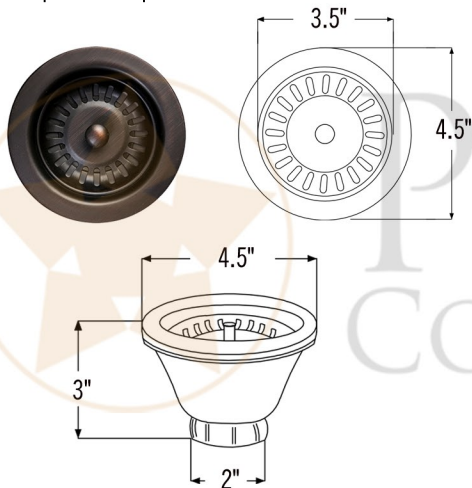

PREMIER
COPPER PRODUCTS

MODEL NUMBER: BSP5_BS16DB3-D

- * Description: 16" Square Hammered Copper Bar/Prep Sink with 3.5" Drain Opening
- * Outer Dimension: 16" x 16" x 7"
- * Inner Dimension: 14" x 14" x 7"
- * Gauge: 14
- * Rim: 1"
- * Drain Opening: 3.5"
- * Finish: Oil Rubbed Bronze | Living Copper

CODE/STANDARD COMPLIANCE

* IAPMO/cUPC LISTED

THIS PRODUCT IS HAND CRAFTED, SMALL VARIANCES IN COLOR AND SIZE MAY OCCUR.
DO NOT MAKE ANY INSTALLATION CUTS UNTIL YOU RECEIVE YOUR ITEM(S).

PACKAGE INCLUDES THE FOLLOWING ACCESSORIES:

- * Description: 3.5" Basket Strainer Drain
- * Upper Flange Dimension: 4.5"
- * Material: Solid Brass
- * Prop 65 Compliant

WAX DETAILS (Model# W900-WAX)

- * Description: Copper Sink Wax Protectant
- * Made From Natural Bee's Wax
- * No Wax Build Up Ever!
- * Hard Water Protection
- * Works Great on a Variety of Different Surfaces:

SILICONE DETAILS (Model# C900-ORB)

- * Description: Neutral Cure Copper Sink Installation Silicone
- * Color: Oil Rubbed Bronze
- * Size: 4.7oz