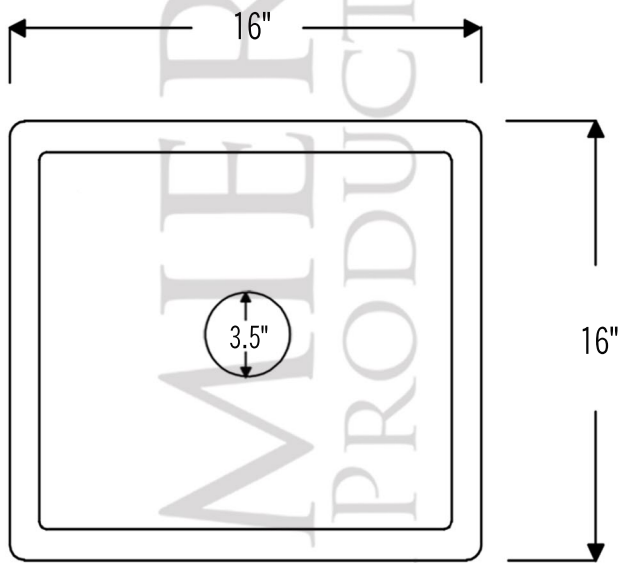

PREMIER
COPPER PRODUCTS

MODEL NUMBER: BSP5_BS16DB3-D

- Description: 16" Square Hammered Copper Bar/Prep Sink with 3.5" Drain Opening
- Outer Dimension: 16" x 16" x 7"
- Inner Dimension: 14" x 14" x 7"
- Gauge: 14
- Rim: 1"
- Drain Opening: 3.5"
- Finish: Oil Rubbed Bronze | Living Copper

CODE/STANDARD COMPLIANCE

* IAPMO/cUPC LISTED

THIS PRODUCT IS HAND CRAFTED, SMALL VARIANCES IN COLOR AND SIZE MAY OCCUR.
DO NOT MAKE ANY INSTALLATION CUTS UNTIL YOU RECEIVE YOUR ITEM(S).