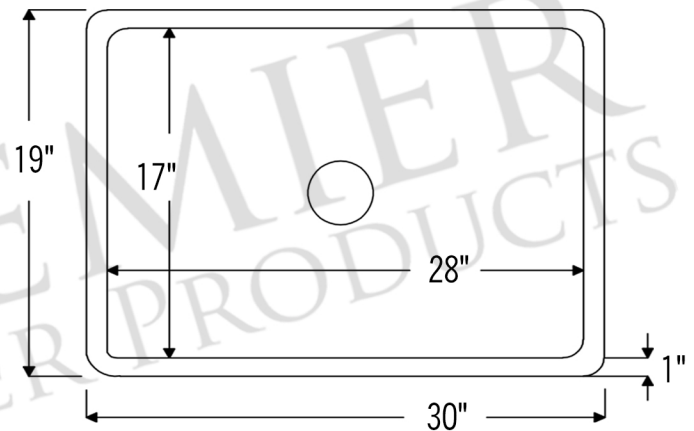

PACKAGE INCLUDES THE FOLLOWING ITEMS:

- * 30" Hammered Copper Kitchen Single Basin Sink (Model# KSDB30199)
- * 3.5" Garbage Disposal Drain w/ Basket / ORB Finish (Model# D-130ORB)
- * Oil Rubbed Bronze Installation Silicone (Model# C900-ORB)
- * Copper Sink Wax (Model# W900-WAX)

* ORB: Oil Rubbed Bronze

SINK DETAILS (Model# KSDB30199)

- * 30" Hammered Copper Kitchen Single Basin Sink
- * Color: Oil Rubbed Bronze
- * Outer Dimension: 30" x 19" x 9"
- * Inner Dimension: 28" x 17" x 9"
- * Rim: 1"
- * Drain Opening: 3.5" Standard
- * Material Gauge: 14
- * CODE / STANDARD COMPLIANCE: IAPMO / cUPC LISTED

* ORB: Oil Rubbed Bronze

DRAIN DETAILS (Model# D-130ORB)

- * 3.5" Deluxe Garbage Disposal Drain w/ Basket
- * Color: Oil Rubbed Bronze
- * Outer Dimension: 4.5" x 2.25"
- * Inner Dimension: 3.5"
- * Installation Type: Insinkerator Brand Compatible
- * Material: Brass
- * Prop 65 Compliant

SILICONE DETAILS (Model# C900-ORB)

- * Neutral Cure Installation Silicone
- * Size: 4.7 OZ
- * Matches a Variety of Different Styled Sinks and Drains

COPPER SINK WAX DETAILS (Model# W900-WAX)

- * Copper Sink Wax Protectant
- * Made from Natural Bee's Wax
- * No Wax Build Up Ever!
- * Hard Water Protection
- * Works great on a variety of different surfaces: