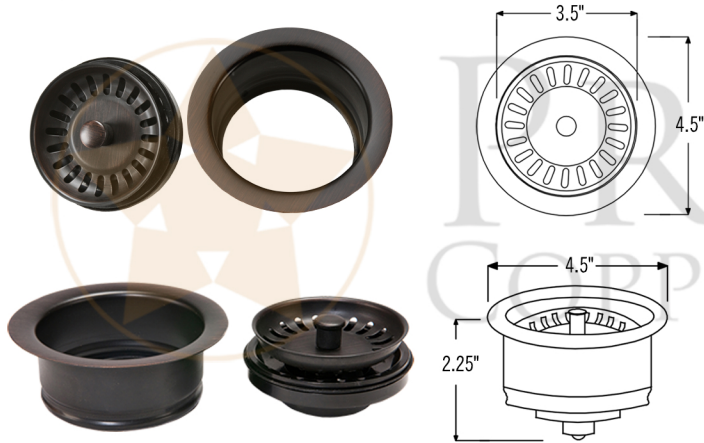

PACKAGE INCLUDES THE FOLLOWING ITEMS:

- * 30" Hammered Copper Kitchen Single Basin Sink (Model# KSDB30199)
- * 3.5" Garbage Disposal Drain w/ Basket / ORB Finish (Model# D-130ORB)
- * Oil Rubbed Bronze Installation Silicone (Model# C900-ORB)
- * Copper Sink Wax (Model# W900-WAX)

* ORB: Oil Rubbed Bronze

SINK DETAILS (Model# KSDB30199)

- * 30" Hammered Copper Kitchen Single Basin Sink
- * Color: Oil Rubbed Bronze
- * Outer Dimension: 30" x 19" x 9"
- * Inner Dimension: 28" x 17" x 9"
- * Rim: 1"
- * Drain Opening: 3.5" Standard
- * Material Gauge: 14
- * CODE / STANDARD COMPLIANCE: IAPMO / cUPC LISTED

* ORB: Oil Rubbed Bronze

DRAIN DETAILS (Model# D-130ORB)

- * 3.5" Deluxe Garbage Disposal Drain w/ Basket
- * Color: Oil Rubbed Bronze
- * Outer Dimension: 4.5" x 2.25"
- * Inner Dimension: 3.5"
- * Installation Type: Insinkerator Brand Compatible
- * Material: Brass
- * Prop 65 Compliant