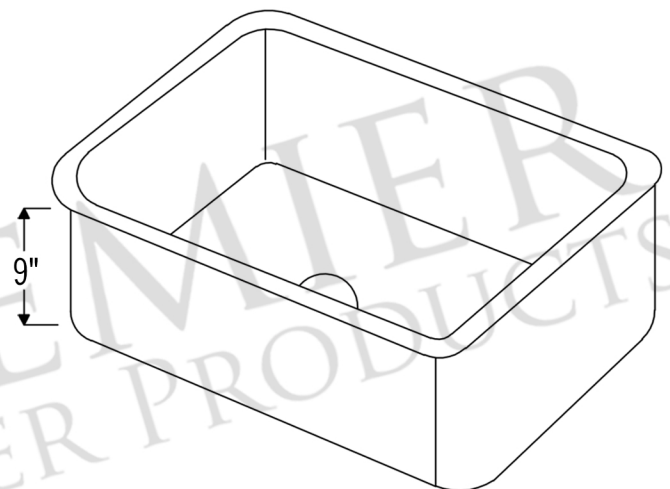

PACKAGE INCLUDES THE FOLLOWING ITEMS:

- * 30" Hammered Copper Kitchen Single Basin Sink (Model# KSDB30199)
- * 3.5" Garbage Disposal Drain w/ Basket / ORB Finish (Model# D-130ORB)
- * Oil Rubbed Bronze Installation Silicone (Model# C900-ORB)
- * Copper Sink Wax (Model# W900-WAX)

* ORB: Oil Rubbed Bronze

SINK DETAILS (Model# KSDB30199)

- * 30" Hammered Copper Kitchen Single Basin Sink
- * Color: Oil Rubbed Bronze
- * Outer Dimension: 30" x 19" x 9"
- * Inner Dimension: 28" x 17" x 9"
- * Rim: 1"
- * Drain Opening: 3.5" Standard
- * Material Gauge: 14
- * CODE / STANDARD COMPLIANCE: IAPMO / cUPC LISTED

* ORB: Oil Rubbed Bronze

DRAIN DETAILS (Model# D-130ORB)

- * 3.5" Deluxe Garbage Disposal Drain w/ Basket
- * Color: Oil Rubbed Bronze
- * Outer Dimension: 4.5" x 2.25"
- * Inner Dimension: 3.5"
- * Installation Type: Insinkerator Brand Compatible
- * Material: Brass
- * Prop 65 Compliant