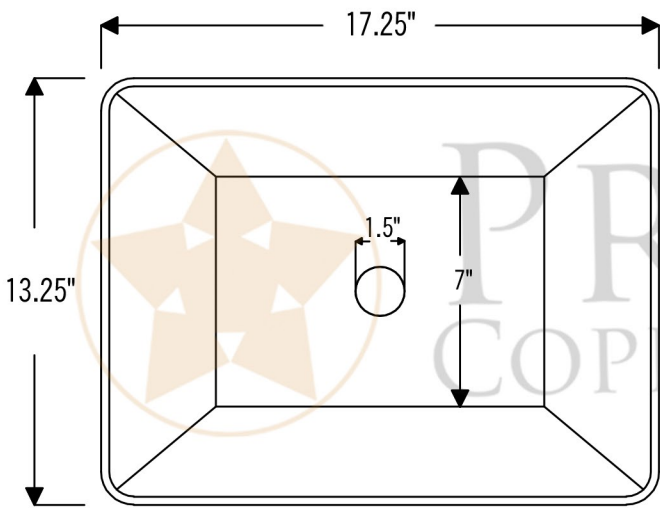

PREMIER
COPPER PRODUCTS

MODEL NUMBER: BSP5_VREC17WDB-P

- * Description: 17" Rectangle Wired Rim Vessel
Hammered Copper Sink
- * Outer Dimension: 17.25" x 13.25" x 5.5"
- * Inner Dimension: 17" x 13" x 5.5"
- * Bottom Dimension: 10.5" x 7"
- * Rim: Wired Rim
- * Drain Opening: 1.5"
- * Finish: Oil Rubbed Bronze | Living Copper

CODE/STANDARD COMPLIANCE

* IAPMO/cUPC LISTED

THIS PRODUCTS IS HAND CRAFTED, SMALL VARIANCES IN COLOR AND SIZE MAY OCCUR.
DO NOT MAKE ANY INSTALLATION CUTS UNTIL YOU RECEIVE YOUR ITEM(S).

PACKAGE INCLUDES THE FOLLOWING ACCESSORIES:

DRAIN DETAILS (Model# D-208ORB)

- * Description: 1.5" Non-Overflow Pop-Up Bathroom Sink Drain
- * Design: Push Up Top
- * Upper Flange Dimension: 2"
- * Material: Solid Brass
- * Prop 65 Compliant

WAX DETAILS (Model# W900-WAX)

SILICONE DETAILS (Model# C900-ORB)

- * Description: Neutral Cure Copper Sink Installation Silicone
- * Color: Oil Rubbed Bronze
- * Size: 4.7oz