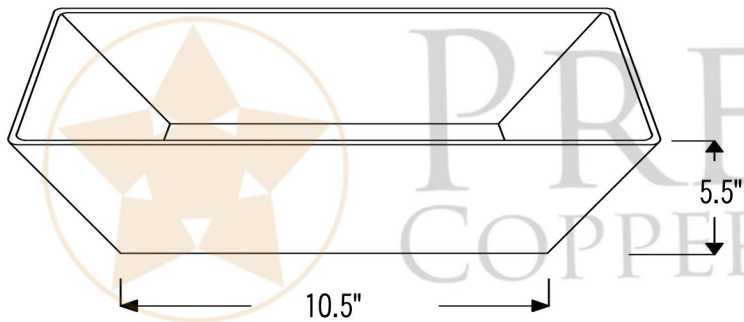

PREMIER
COPPER PRODUCTS

MODEL NUMBER: BSP5_VREC17WDB-P

- Description: 17" Rectangle Wired Rim Vessel
  Hammered Copper Sink
- Outer Dimension: 17.25" x 13.25" x 5.5"
- Inner Dimension: 17" x 13" x 5.5"
- Bottom Dimension: 10.5" x 7"
- Rim: Wired Rim
- Drain Opening: 1.5"
- Finish: Oil Rubbed Bronze | Living Copper

CODE/STANDARD COMPLIANCE

* IAPMO/cUPC LISTED

THIS PRODUCTS IS HAND CRAFTED, SMALL VARIANCES IN COLOR AND SIZE MAY OCCUR.
DO NOT MAKE ANY INSTALLATION CUTS UNTIL YOU RECEIVE YOUR ITEM(S).