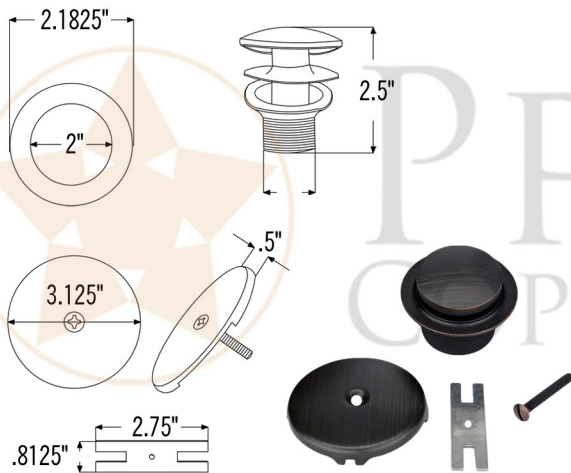

**PREMIER**  
COPPER PRODUCTS

MODEL NUMBER: BSP5\_BTN67DB

- \* Description: 67" Hammered Copper Double Slipper Bathtub with Scroll Base and Nickel Inlay
- \* Outer Dimension: 67" x 32" x 32"
- \* Center Tub Height: 24"
- \* Rim: 2" Rolled Rim
- \* Drain Opening: 2" Center
- \* Finish: Oil Rubbed Bronze

## PACKAGE INCLUDES THE FOLLOWING ACCESSORIES:

- \* Tub Drain Trim & Single-Hole Overflow Cover for Bathtubs / ORB Finish (Model# D-301ORB)
- \* Copper Sink Wax (Model# W900-WAX)
- \* Neutral Cure Copper Sink Installation Silicone (Model# C900-ORB)

### DRAIN DETAILS (Model# D-301ORB)

- \* Description: Tub Drain Trim & Single-Hole Overflow Cover
- \* Design: Push Pop Top
- \* Upper Flange Dimension: 2.8125"
- \* Material: Solid Brass
- \* Prop 65 Compliant

### SILICONE DETAILS (Model# C900-ORB)

- \* Description: Neutral Cure Copper Sink Installation Silicone
- \* Color: Oil Rubbed Bronze
- \* Size: 4.7oz