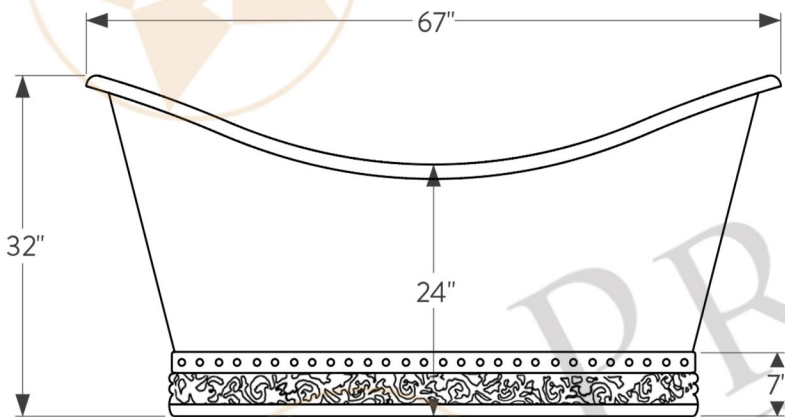

PREMIER
COPPER PRODUCTS

MODEL NUMBER: BSP5_BTN67DB

- Description: 67" Hammered Copper Double Slipper Bathtub with Scroll Base and Nickel Inlay
- Outer Dimension: 67" x 32" x 32"
- Center Tub Height: 24"
- Rim: 2" Rolled Rim
- Drain Opening: 2" Center
- Finish: Oil Rubbed Bronze

CODE/STANDARD COMPLIANCE

* IAPMO/UPC LISTED

THIS PRODUCT IS HAND CRAFTED, SMALL VARIANCES IN COLOR AND SIZE MAY OCCUR.
DO NOT MAKE ANY INSTALLATION CUTS UNTIL YOU RECEIVE YOUR ITEM(S).