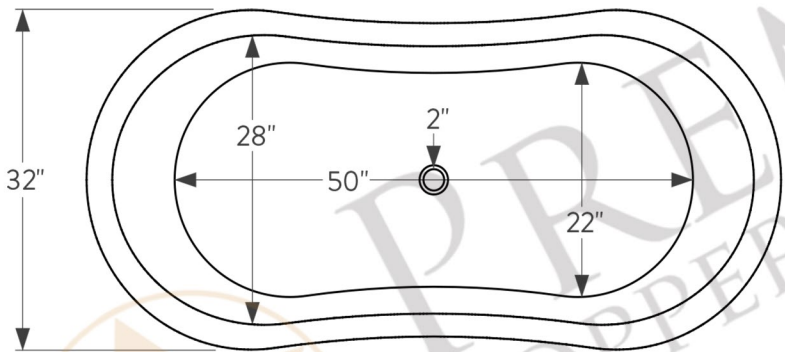

PREMIER
COPPER PRODUCTS

MODEL NUMBER: BSP5_BTN67DB

- Description: 67" Hammered Copper Double Slipper Bathtub with Scroll Base and Nickel Inlay
- Outer Dimension: 67" x 32" x 32"
- Center Tub Height: 24"
- Rim: 2" Rolled Rim
- Drain Opening: 2" Center
- Finish: Oil Rubbed Bronze

CODE/STANDARD COMPLIANCE

* IAPMO/UPC LISTED

THIS PRODUCT IS HAND CRAFTED, SMALL VARIANCES IN COLOR AND SIZE MAY OCCUR.
DO NOT MAKE ANY INSTALLATION CUTS UNTIL YOU RECEIVE YOUR ITEM(S).