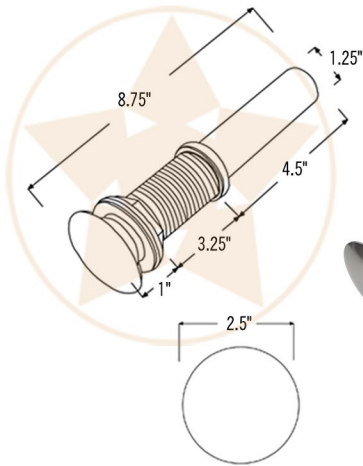

PREMIER
COPPER PRODUCTS

MODEL NUMBER: BSP5_V017WEN-P

- * Description: Oval Wired Rim Vessel Hammered Copper Sink
- * Outer Dimension: 17" x 12" x 5"
- * Rim: 1/4" Wire Rim
- * Drain Opening: 1.5"
- * Finish: Nickel

CODE/STANDARD COMPLIANCE

* IAPMO/cUPC LISTED

THIS PRODUCTS IS HAND CRAFTED, SMALL VARIANCES IN COLOR AND SIZE MAY OCCUR.
DO NOT MAKE ANY INSTALLATION CUTS UNTIL YOU RECEIVE YOUR ITEM(S).

PACKAGE INCLUDES THE FOLLOWING ACCESSORIES:

- * 1.5" Non-Overflow Pop-Up Bathroom Sink Drain / BN Finish (Model# D-208BN)
- * Copper Sink Wax (Model# W900-WAX)

* BN: Brushed Nickel

DRAIN DETAILS (Model# D-208BN)

- * Description: 1.5" Non-Overflow Pop-Up Bathroom Sink Drain
- * Design: Push Up Top
- * Upper Flange Dimension: 2"
- * Material: Solid Brass
- * Prop 65 Compliant