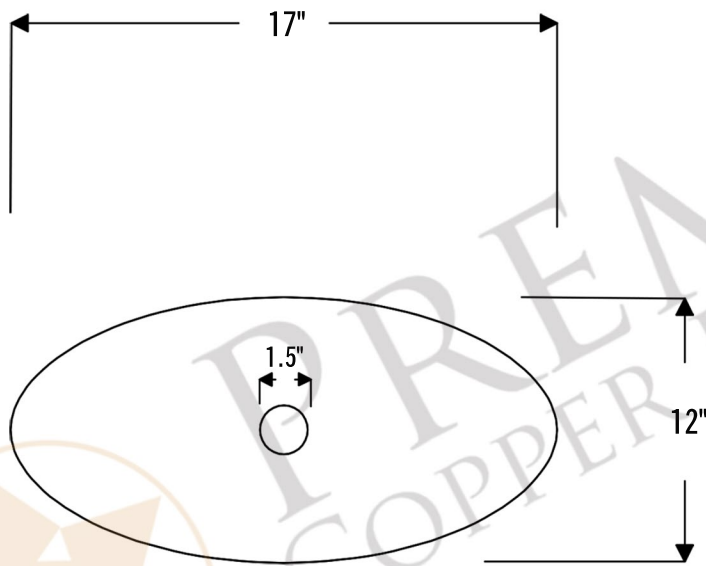

PREMIER
COPPER PRODUCTS

MODEL NUMBER: BSP5_V017WEN-P

- * Description: Oval Wired Rim Vessel Hammered Copper Sink
- * Outer Dimension: 17" x 12" x 5"
- * Rim: 1/4" Wire Rim
- * Drain Opening: 1.5"
- * Finish: Nickel

CODE/STANDARD COMPLIANCE

* IAPMO/cUPC LISTED

THIS PRODUCTS IS HAND CRAFTED, SMALL VARIANCES IN COLOR AND SIZE MAY OCCUR.
DO NOT MAKE ANY INSTALLATION CUTS UNTIL YOU RECEIVE YOUR ITEM(S).

PACKAGE INCLUDES THE FOLLOWING ACCESSORIES:

- * 1.5" Non-Overflow Pop-Up Bathroom Sink Drain / BN Finish (Model# D-208BN)
- * Copper Sink Wax (Model# W900-WAX)

* BN: Brushed Nickel

DRAIN DETAILS (Model# D-208BN)

- * Description: 1.5" Non-Overflow Pop-Up Bathroom Sink Drain
- * Design: Push Up Top
- * Upper Flange Dimension: 2"
- * Material: Solid Brass
- * Prop 65 Compliant