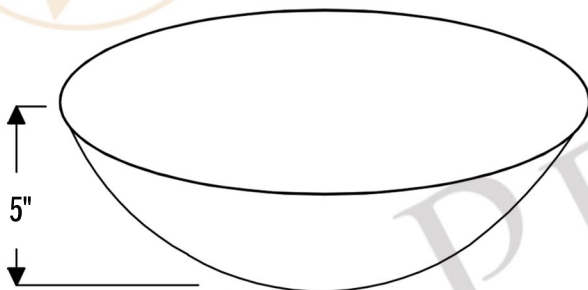

PREMIER
COPPER PRODUCTS

MODEL NUMBER: BSP5_V017WEN-P

- Description: Oval Wired Rim Vessel Hammered Copper Sink
- Outer Dimension: 17" x 12" x 5"
- Rim: 1/4" Wire Rim
- Drain Opening: 1.5"
- Finish: Nickel

CODE/STANDARD COMPLIANCE

* IAPMO/cUPC LISTED

THIS PRODUCTS IS HAND CRAFTED, SMALL VARIANCES IN COLOR AND SIZE MAY OCCUR.
DO NOT MAKE ANY INSTALLATION CUTS UNTIL YOU RECEIVE YOUR ITEM(S).