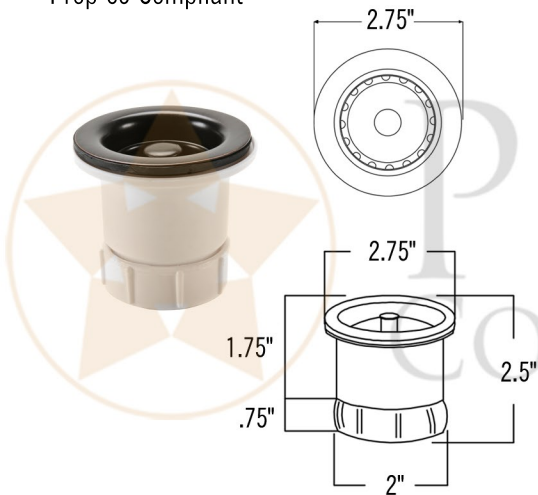

PREMIER  
COPPER PRODUCTS

MODEL NUMBER: BSP5\_BR16FDB2-B

- \* Description: 16" Round Copper Bar Sink with Fleur De Lis and 2" Drain Opening
- \* Outer Dimension: 16" x 7"
- \* Inner Dimension: 14" x 7"
- \* Rim: 1"
- \* Drain Opening: 2"
- \* Finish: Oil Rubbed Bronze
- \* Design: Fleur De Lis

## PACKAGE INCLUDES THE FOLLOWING ACCESSORIES:

- \* 2" Basket Strainer Drain / ORB Finish (Model# D-133ORB)
- \* Copper Sink Wax (Model# W900-WAX)
- \* Neutral Cure Copper Sink Installation Silicone (Model# C900-ORB)

### DRAIN DETAILS (Model# D-133ORB)

- \* Description: 2" Bar Basket Sink Drain
- \* Upper Flange Dimension: 2.75"
- \* Material: Solid Brass
- \* Prop 65 Compliant

### SILICONE DETAILS (Model# C900-ORB)

- \* Description: Neutral Cure Copper Sink Installation Silicone
- \* Color: Oil Rubbed Bronze
- \* Size: 4.7oz