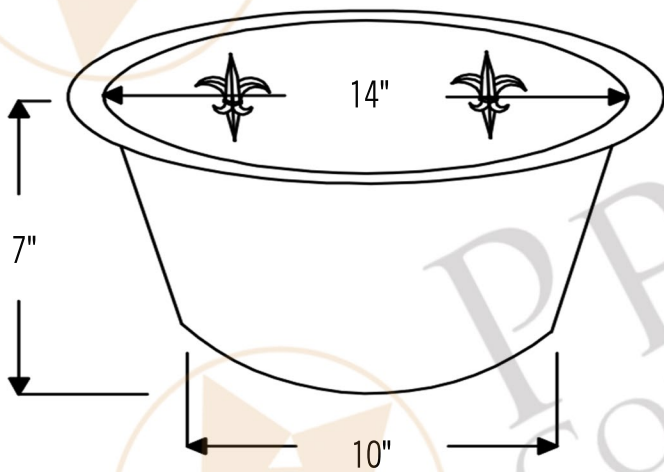

PREMIER
COPPER PRODUCTS

MODEL NUMBER: BSP5_BR16FDB2-B

- Description: 16" Round Copper Bar Sink with Fleur De Lis and 2" Drain Opening
- Outer Dimension: 16" x 7"
- Inner Dimension: 14" x 7"
- Rim: 1"
- Drain Opening: 2"
- Finish: Oil Rubbed Bronze
- Design: Fleur De Lis

CODE/STANDARD COMPLIANCE

* IAPMO/cUPC LISTED

* ORB: Oil Rubbed Bronze

THIS PRODUCT IS HAND CRAFTED, SMALL VARIANCES IN COLOR AND SIZE MAY OCCUR.
DO NOT MAKE ANY INSTALLATION CUTS UNTIL YOU RECEIVE YOUR ITEM(S).