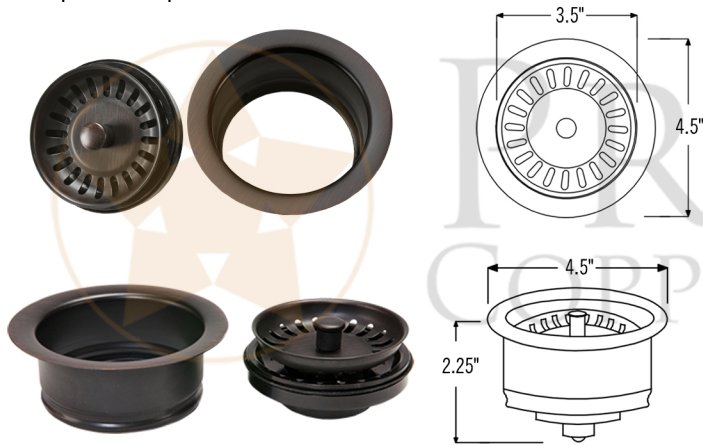

**PACKAGE INCLUDES THE FOLLOWING ITEMS:**

- \* 33" Hammered Copper Kitchen Apron Single Basin Sink w/ Fleur De Lis Design (Model# KASDB33229F)
- \* 3.5" Garbage Disposal Drain w/ Basket / ORB Finish (Model# D-130ORB)
- \* Oil Rubbed Bronze Installation Silicone (Model# C900-ORB)
- \* Copper Sink Wax (Model# W900-WAX)

\* ORB: Oil Rubbed Bronze

**SINK DETAILS (Model# KASDB33229F)**

- \* 33" Hammered Copper Kitchen Apron Single Basin Sink w/ Fleur De Lis Design
- \* Color: Oil Rubbed Bronze
- \* Outer Dimension: 33" x 22" x 9"
- \* Inner Dimension: 31" x 19" x 9"
- \* Rim: Left, Back, Right - 1" / Front - 2"
- \* Drain Opening: 3.5" Standard
- \* Material Gauge: 14
- \* CODE / STANDARD COMPLIANCE: IAPMO / cUPC LISTED

\* ORB: Oil Rubbed Bronze

**DRAIN DETAILS (Model# D-130ORB)**

- \* 3.5" Deluxe Garbage Disposal Drain w/ Basket
- \* Color: Oil Rubbed Bronze
- \* Outer Dimension: 4.5" x 2.25"
- \* Inner Dimension: 3.5"
- \* Installation Type: Insinkerator Brand Compatible
- \* Material: Brass
- \* Prop 65 Compliant