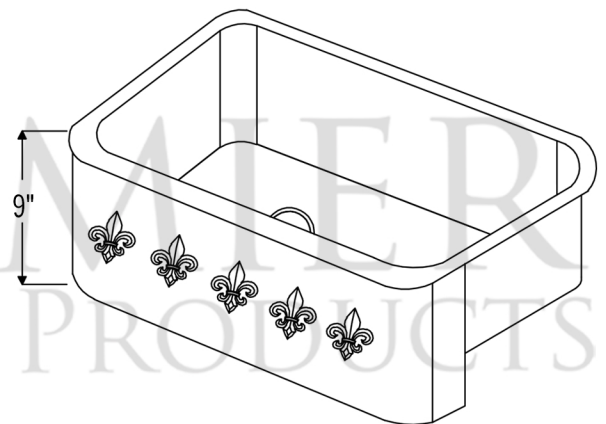

**PACKAGE INCLUDES THE FOLLOWING ITEMS:**

- \* 33" Hammered Copper Kitchen Apron Single Basin Sink w/ Fleur De Lis Design (Model# KASDB33229F)
- \* 3.5" Garbage Disposal Drain w/ Basket / ORB Finish (Model# D-130ORB)
- \* Oil Rubbed Bronze Installation Silicone (Model# C900-ORB)
- \* Copper Sink Wax (Model# W900-WAX)

\* ORB: Oil Rubbed Bronze

**SINK DETAILS (Model# KASDB33229F)**

- \* 33" Hammered Copper Kitchen Apron Single Basin Sink w/ Fleur De Lis Design
- \* Color: Oil Rubbed Bronze
- \* Outer Dimension: 33" x 22" x 9"
- \* Inner Dimension: 31" x 19" x 9"
- \* Rim: Left, Back, Right - 1" / Front - 2"
- \* Drain Opening: 3.5" Standard
- \* Material Gauge: 14
- \* CODE / STANDARD COMPLIANCE: IAPMO / cUPC LISTED

\* ORB: Oil Rubbed Bronze

**DRAIN DETAILS (Model# D-130ORB)**

- \* 3.5" Deluxe Garbage Disposal Drain w/ Basket
- \* Color: Oil Rubbed Bronze
- \* Outer Dimension: 4.5" x 2.25"
- \* Inner Dimension: 3.5"
- \* Installation Type: Insinkerator Brand Compatible
- \* Material: Brass
- \* Prop 65 Compliant