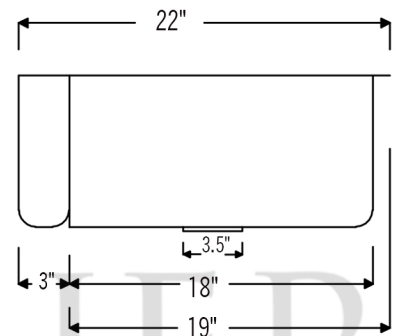

**PACKAGE INCLUDES THE FOLLOWING ITEMS:**

- \* 33" Hammered Copper Kitchen Apron Single Basin Sink w/ Fleur De Lis Design (Model# KASDB33229F)
- \* 3.5" Garbage Disposal Drain w/ Basket / ORB Finish (Model# D-130ORB)
- \* Oil Rubbed Bronze Installation Silicone (Model# C900-ORB)
- \* Copper Sink Wax (Model# W900-WAX)

\* ORB: Oil Rubbed Bronze

**SINK DETAILS (Model# KASDB33229F)**

- \* 33" Hammered Copper Kitchen Apron Single Basin Sink w/ Fleur De Lis Design
- \* Color: Oil Rubbed Bronze
- \* Outer Dimension: 33" x 22" x 9"
- \* Inner Dimension: 31" x 19" x 9"
- \* Rim: Left, Back, Right - 1" / Front - 2"
- \* Drain Opening: 3.5" Standard
- \* Material Gauge: 14
- \* CODE / STANDARD COMPLIANCE: IAPMO / cUPC LISTED

\* ORB: Oil Rubbed Bronze

**DRAIN DETAILS (Model# D-130ORB)**

- \* 3.5" Deluxe Garbage Disposal Drain w/ Basket
- \* Color: Oil Rubbed Bronze
- \* Outer Dimension: 4.5" x 2.25"
- \* Inner Dimension: 3.5"
- \* Installation Type: Insinkerator Brand Compatible
- \* Material: Brass
- \* Prop 65 Compliant