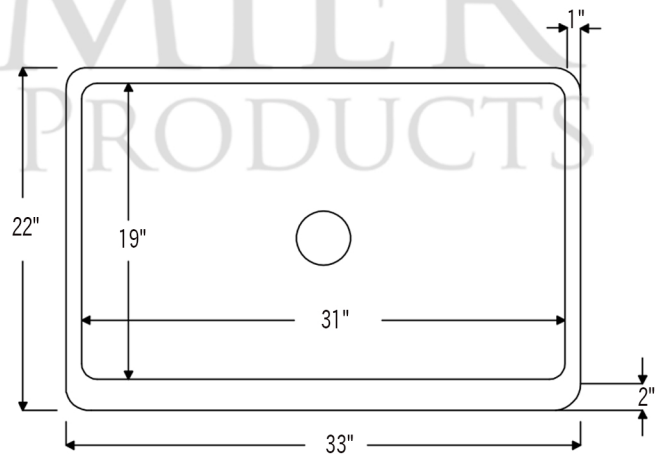

**PACKAGE INCLUDES THE FOLLOWING ITEMS:**

- \* 33" Hammered Copper Kitchen Apron Single Basin Sink w/ Fleur De Lis Design (Model# KASDB33229F)
- \* 3.5" Garbage Disposal Drain w/ Basket / ORB Finish (Model# D-130ORB)
- \* Oil Rubbed Bronze Installation Silicone (Model# C900-ORB)
- \* Copper Sink Wax (Model# W900-WAX)

\* ORB: Oil Rubbed Bronze

**SINK DETAILS (Model# KASDB33229F)**

- \* 33" Hammered Copper Kitchen Apron Single Basin Sink w/ Fleur De Lis Design
- \* Color: Oil Rubbed Bronze
- \* Outer Dimension: 33" x 22" x 9"
- \* Inner Dimension: 31" x 19" x 9"
- \* Rim: Left, Back, Right - 1" / Front - 2"
- \* Drain Opening: 3.5" Standard
- \* Material Gauge: 14
- \* CODE / STANDARD COMPLIANCE: IAPMO / cUPC LISTED

\* ORB: Oil Rubbed Bronze

**DRAIN DETAILS (Model# D-130ORB)**

- \* 3.5" Deluxe Garbage Disposal Drain w/ Basket
- \* Color: Oil Rubbed Bronze
- \* Outer Dimension: 4.5" x 2.25"
- \* Inner Dimension: 3.5"
- \* Installation Type: Insinkerator Brand Compatible
- \* Material: Brass
- \* Prop 65 Compliant

PREMIER  
COPPER PRODUCTS

**SILICONE DETAILS (Model# C900-ORB)**

- \* Neutral Cure Installation Silicone
- \* Size: 4.7 OZ
- \* Matches a Variety of Different Styled Sinks and Drains

**COPPER SINK WAX DETAILS (Model# W900-WAX)**