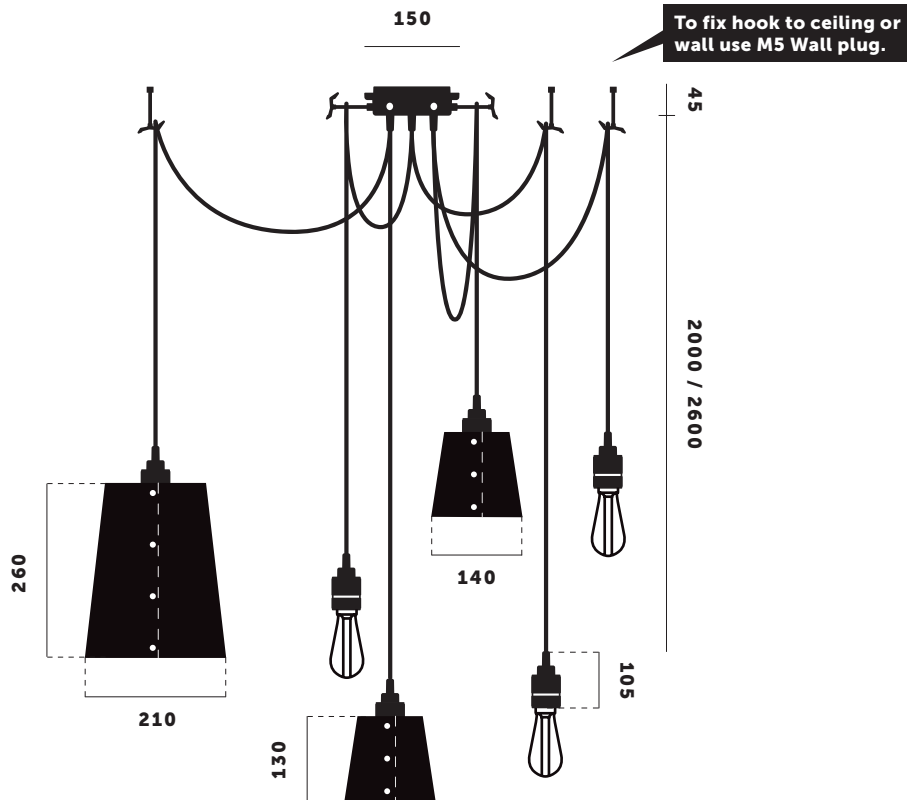

BUSTER + PUNCH

LONDON

HOOKED 6.0 / MIX

TECH SPEC

HOOKED 6.0 / MIX

A ceiling light with six pendants and made from solid metal with matt rubber detailing. Each pendant length can be adjusted and hooked onto a solid metal hook, ensuring a unique sculptural shape. The light comes with one large and two small metal light shades, finished in *stone* or *graphite* powder coating.

Buster + Punch offers a range of light bulbs that look great with this light and are sold separately.

busterandpunch.com
info@busterandpunch.com

BUSTER + PUNCH

LONDON

HOOKED 6.0 / MIX

SPECIFICATIONS:

Ceiling pendant light
 6 solid metal lamp holders
 6 solid metal hooks
 2 x small shades
 1 x large shade
 E27 / 200-240V / IP20
 Max 6 x 40W bulbs
 Bulbs sold separately
 CE Class 1 approval