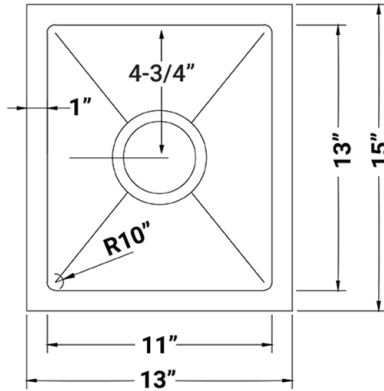

IN THE BOX

Basket Strainer
[RVA1025]

Mounting Clips
[RVA11031]

Drain Cover
[RVA1035]

Cut-out
Template

Rinse Grid
[RVA67013]

NOMINAL DIMENSIONS

Exterior: 13" (wide) x 15" (front-to-back)
Interior Bowl: 11" (wide) x 13" (front-to-back)
Bowl Depth: 8"
Minimum Cabinet Size: 16" wide
Drain Hole Size: 3½"

Installation Type:
Undermount

Inside Corners:
Rounded

Drain Location:
Rear Center

RUVATI USA
www.ruvati.com

Phone: 1.855.478.8284
Email: support@ruvati.com

OPTIONAL ACCESSORIES (SOLD SEPARATELY)

Deep Basket
Disposal Flange
[RVA1049ST]

DIMENSIONS

Register your product at www.ruvati.com/register.