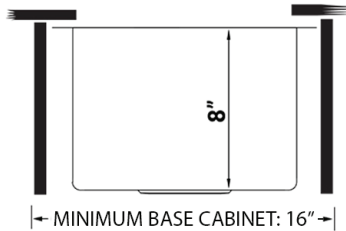

OPTIONAL ACCESSORIES (SOLD SEPARATELY)

DIMENSIONS

Register your product at www.ruvati.com/register.