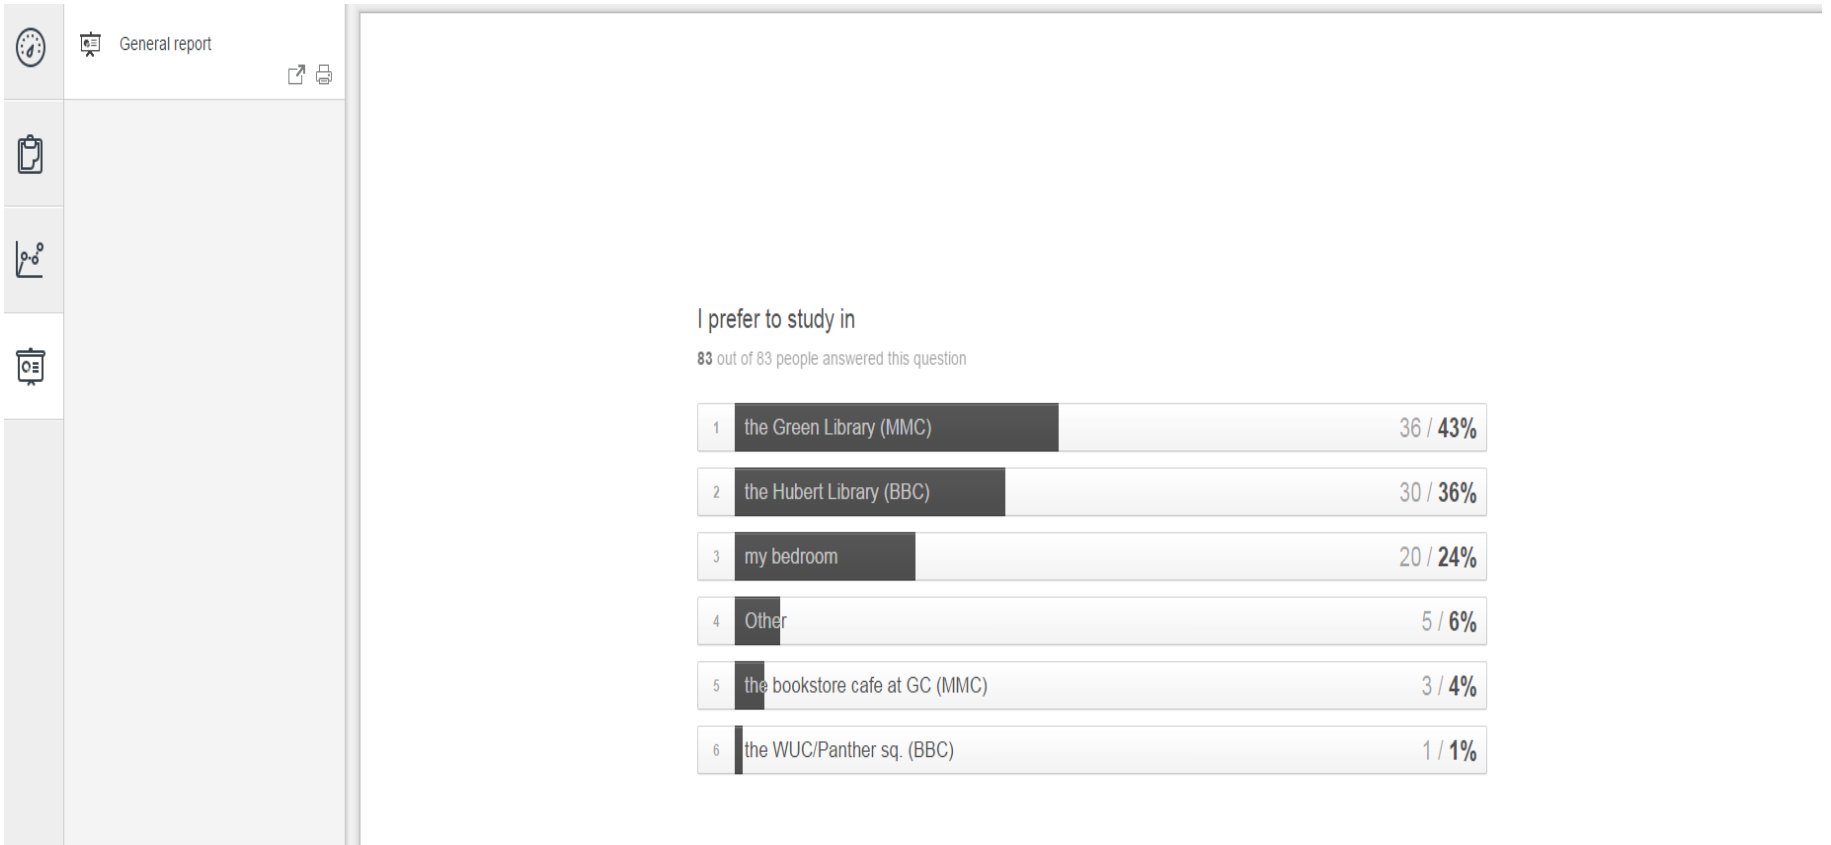

Visual Report