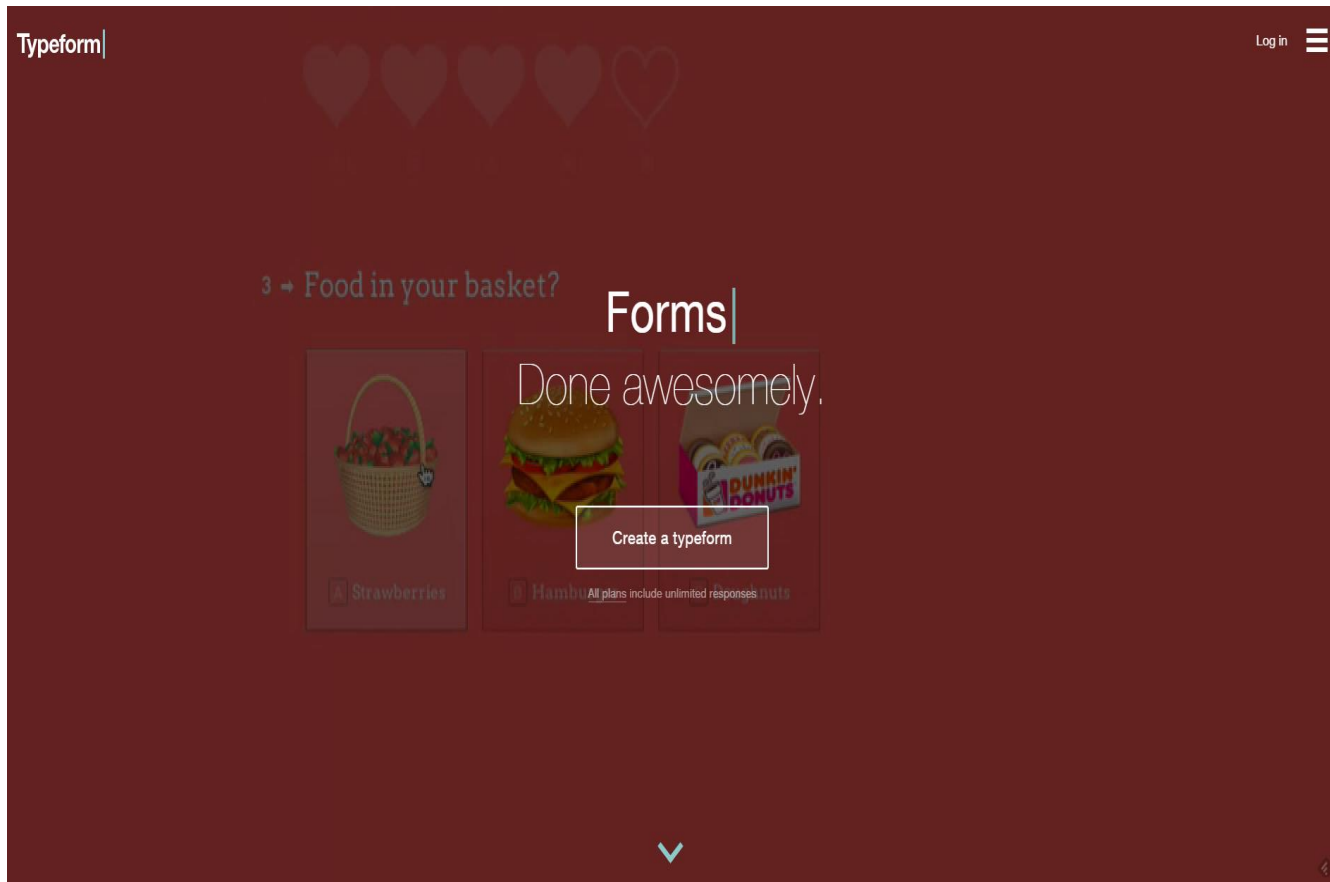

Why TypeForm?