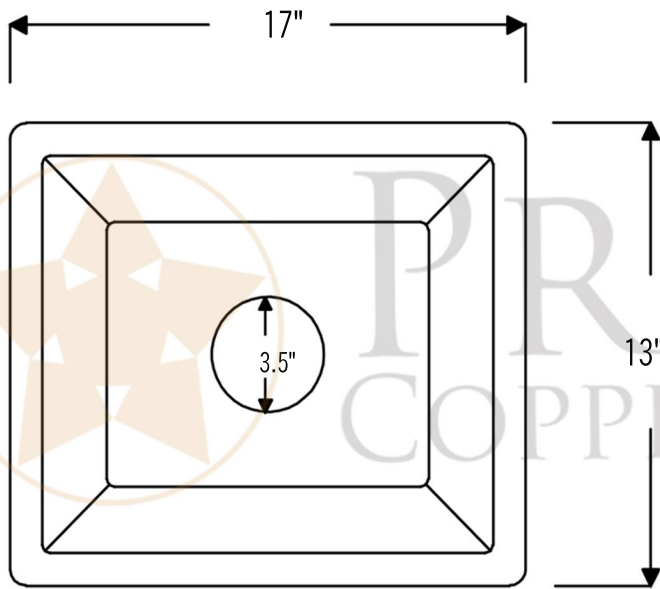

PREMIER
COPPER PRODUCTS

MODEL NUMBER: BSP5_BREC1713DB-D

- * Description: 17" Rectangle Hammered Copper Bar/Prep/Laundry/Utility Sink w/ 3.5" Drain Size
- * Outer Dimension: 17" x 13" x 10"
- * Inner Dimension: 15" x 11" x 10"
- * Gauge: 14
- * Rim: 1"
- * Drain Opening: 3.5"
- * Finish: Oil Rubbed Bronze | Living Copper

CODE/STANDARD COMPLIANCE

* IAPMO/cUPC LISTED

THIS PRODUCT IS HAND CRAFTED, SMALL VARIANCES IN COLOR AND SIZE MAY OCCUR.
DO NOT MAKE ANY INSTALLATION CUTS UNTIL YOU RECEIVE YOUR ITEM(S).

PACKAGE INCLUDES THE FOLLOWING ACCESSORIES:

- * Description: 3.5" Basket Strainer Drain
- * Upper Flange Dimension: 4.5"
- * Material: Solid Brass
- * Prop 65 Compliant

WAX DETAILS (Model# W900-WAX)

- * Description: Copper Sink Wax Protectant
- * Made From Natural Bee's Wax
- * No Wax Build Up Ever!
- * Hard Water Protection
- * Works Great on a Variety of Different Surfaces:

SILICONE DETAILS (Model# C900-ORB)

- * Description: Neutral Cure Copper Sink Installation Silicone
- * Color: Oil Rubbed Bronze
- * Size: 4.7oz