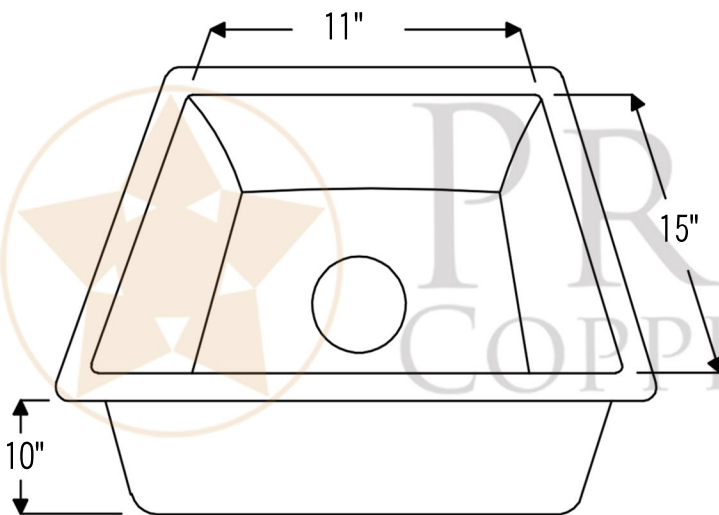

PREMIER
COPPER PRODUCTS

MODEL NUMBER: BSP5_BREC1713DB-D

- * Description: 17" Rectangle Hammered Copper Bar/Prep/Laundry/Utility Sink w/ 3.5" Drain Size
- * Outer Dimension: 17" x 13" x 10"
- * Inner Dimension: 15" x 11" x 10"
- * Gauge: 14
- * Rim: 1"
- * Drain Opening: 3.5"
- * Finish: Oil Rubbed Bronze | Living Copper

CODE/STANDARD COMPLIANCE

* IAPMO/cUPC LISTED

THIS PRODUCT IS HAND CRAFTED, SMALL VARIANCES IN COLOR AND SIZE MAY OCCUR.
DO NOT MAKE ANY INSTALLATION CUTS UNTIL YOU RECEIVE YOUR ITEM(S).

PACKAGE INCLUDES THE FOLLOWING ACCESSORIES:

- * Description: 3.5" Basket Strainer Drain
- * Upper Flange Dimension: 4.5"
- * Material: Solid Brass
- * Prop 65 Compliant

WAX DETAILS (Model# W900-WAX)

- * Description: Copper Sink Wax Protectant
- * Made From Natural Bee's Wax
- * No Wax Build Up Ever!
- * Hard Water Protection
- * Works Great on a Variety of Different Surfaces:

SILICONE DETAILS (Model# C900-ORB)

- * Description: Neutral Cure Copper Sink Installation Silicone
- * Color: Oil Rubbed Bronze
- * Size: 4.7oz