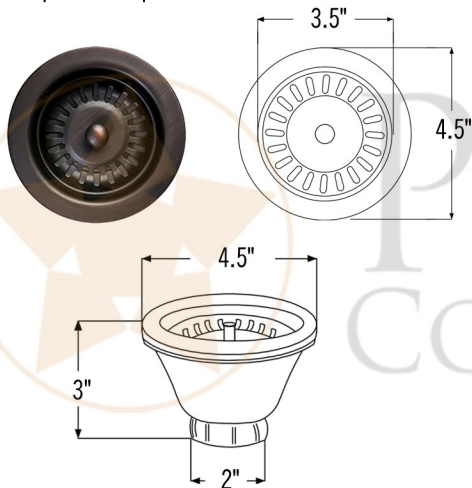

PREMIER
COPPER PRODUCTS

MODEL NUMBER: BSP5_BREC1713DB-D

- * Description: 17" Rectangle Hammered Copper Bar/Prep/Laundry/Utility Sink w/ 3.5" Drain Size
- * Outer Dimension: 17" x 13" x 10"
- * Inner Dimension: 15" x 11" x 10"
- * Gauge: 14
- * Rim: 1"
- * Drain Opening: 3.5"
- * Finish: Oil Rubbed Bronze | Living Copper

CODE/STANDARD COMPLIANCE

* IAPMO/cUPC LISTED

THIS PRODUCT IS HAND CRAFTED, SMALL VARIANCES IN COLOR AND SIZE MAY OCCUR.
DO NOT MAKE ANY INSTALLATION CUTS UNTIL YOU RECEIVE YOUR ITEM(S).

PACKAGE INCLUDES THE FOLLOWING ACCESSORIES:

- * Description: 3.5" Basket Strainer Drain
- * Upper Flange Dimension: 4.5"
- * Material: Solid Brass
- * Prop 65 Compliant

WAX DETAILS (Model# W900-WAX)

- * Description: Copper Sink Wax Protectant
- * Made From Natural Bee's Wax
- * No Wax Build Up Ever!
- * Hard Water Protection
- * Works Great on a Variety of Different Surfaces:

SILICONE DETAILS (Model# C900-ORB)

- * Description: Neutral Cure Copper Sink Installation Silicone
- * Color: Oil Rubbed Bronze
- * Size: 4.7oz