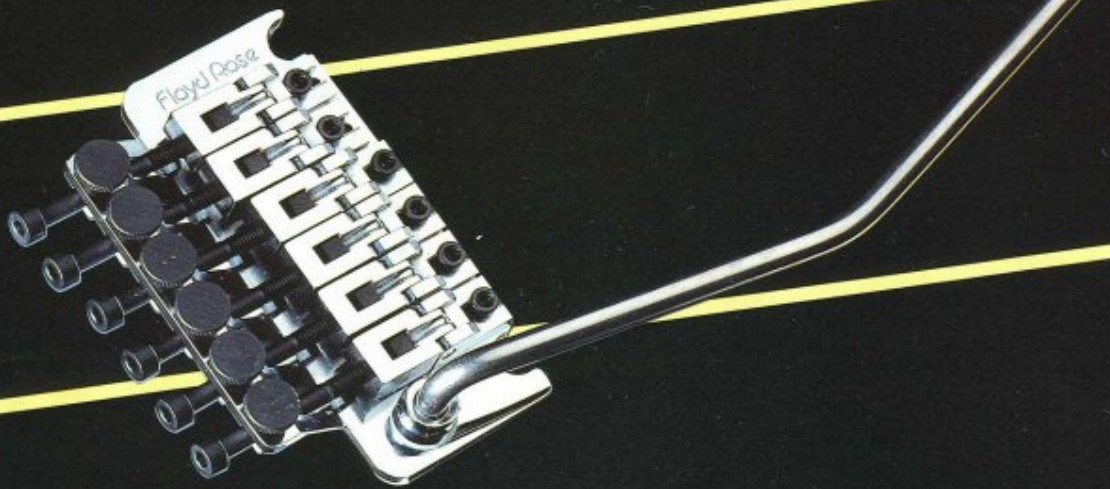

KRAMER™

Presents

STRIKER & FOCUS

A STEP AHEAD

The **Floyd Rose**® Tremolo System™

PATENTED

Floyd Rose
Tremolo System™
with Fine Tuners

The unique double locking system, precision fine tuning mechanism, and high quality, long lasting steel construction keeps the Floyd Rose Tremolo System™ years ahead of the competition. And now . . .

FOCUS

1000

Chrome Hardware
Floyd Rose Tremolo™
with Fine Tuners
Rosewood Fret Board
1 Volume Control
1 Humbucking Pickup

3000

Chrome Hardware
Floyd Rose Tremolo™
with Fine Tuners
Rosewood Fret Board
1 Volume Control
3-Way Tone Switch
5-Way Switch
1 Humbucking Pickup
2 Single Coil Pickups

2000

Chrome Hardware
Floyd Rose Tremolo™
with Fine Tuners
Rosewood Fret Board
1 Volume Control
1 Tone Control
2 Humbucking Pickups
Pickup Selector Switch

4000

Chrome Hardware
Floyd Rose Tremolo™
with Fine Tuners
Rosewood Fret Board
1 Volume Control
1 Tone Control
2 Humbucking Pickups
Pickup Selector Switch