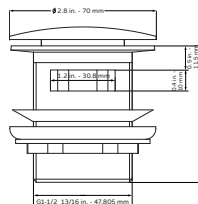

POP-UP DRAIN