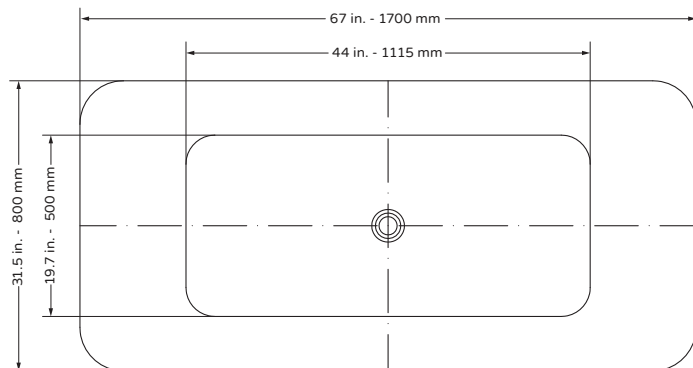

PULSE Freestanding Tub

Model # PT-1079

Specification Sheet

297 Anna St. | Watsonville, CA 95076
 831.724.7300
 www.PulseShowerSpas.com

TECHNICAL INFORMATION

- Installation: Freestanding
- Color: Polished White Acrylic
- Max Weight: 1100 lbs
- Product Weight: 112 lbs
- Water Capacity: 66.1 gal
- Tub Soaking Depth: 15.35 inch
- Box Dims: 69"x33.5"x27.5"
- Drain Location: Center

PRODUCT FEATURES

- 100% polished white acrylic material
- Bath tub with waste/overflow
- Integral Slotted overflow allows for deep soaking

NOTES

- Measure your actual product for rough-in details
- Install this product according to the installation instructions
- Allow for 3" (76mm) diameter of clearance around the drain pipe on finished floor material to prevent drain body interference during installation
- Drain sold separately