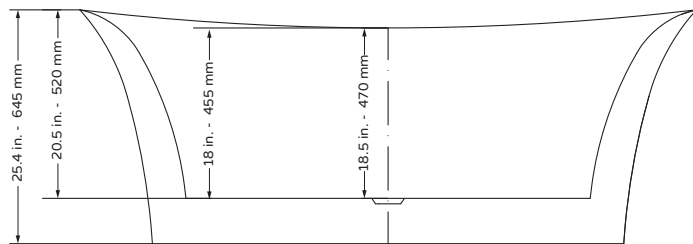

PULSE Freestanding Tub

Model # PT-1079

Specification Sheet

297 Anna St. | Watsonville, CA 95076
 831.724.7300
 www.PulseShowerSpas.com

TECHNICAL INFORMATION

- Installation: Freestanding
- Color: Polished White Acrylic
- Max Weight: 1100 lbs
- Product Weight: 112 lbs
- Water Capacity: 66.1 gal
- Tub Soaking Depth: 15.35 inch
- Box Dims: 69"x33.5"x27.5"
- Drain Location: Center

PRODUCT FEATURES

- 100% polished white acrylic material
- Bath tub with waste/overflow
- Integral Slotted overflow allows for deep soaking

NOTES

- Measure your actual product for rough-in details
- Install this product according to the installation instructions
- Allow for 3" (76mm) diameter of clearance around the drain pipe on finished floor material to prevent drain body interference during installation
- Drain sold separately