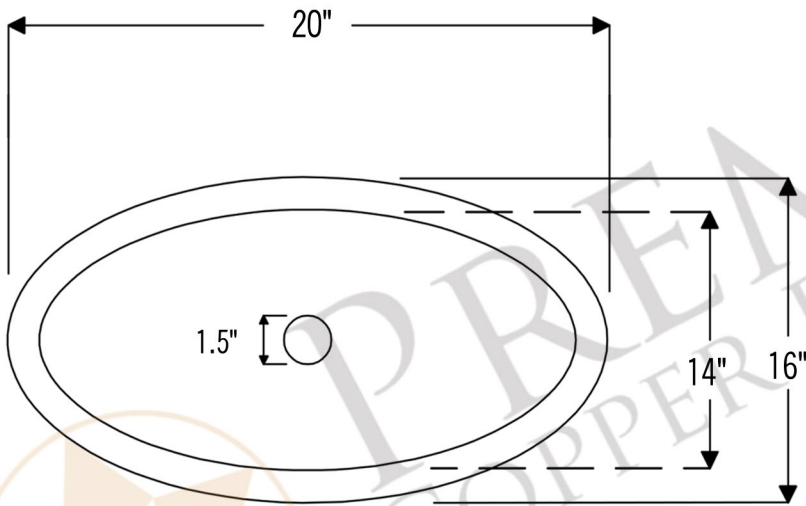

PREMIER
COPPER PRODUCTS

MODEL NUMBER: BSP5_LO20FDB-P

- Description: Master Bath Oval Under Counter Hammered Copper Bathroom Sink
- Outer Dimension: 20" x 16" x 7"
- Inner Dimension: 18" x 14" x 7"
- Rim: 1"
- Drain Opening: 1.5"
- Finish: Oil Rubbed Bronze

CODE/STANDARD COMPLIANCE

* IAPMO/cUPC LISTED

* ORB: Oil Rubbed Bronze

THIS PRODUCT IS HAND CRAFTED, SMALL VARIANCES IN COLOR AND SIZE MAY OCCUR.
DO NOT MAKE ANY INSTALLATION CUTS UNTIL YOU RECEIVE YOUR ITEM(S).