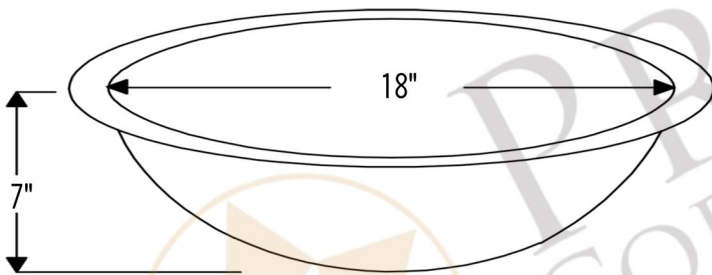

PREMIER
COPPER PRODUCTS

MODEL NUMBER: BSP5_LO20FDB-P

- Description: Master Bath Oval Under Counter Hammered Copper Bathroom Sink
- Outer Dimension: 20" x 16" x 7"
- Inner Dimension: 18" x 14" x 7"
- Rim: 1"
- Drain Opening: 1.5"
- Finish: Oil Rubbed Bronze

CODE/STANDARD COMPLIANCE

* IAPMO/cUPC LISTED

* ORB: Oil Rubbed Bronze

THIS PRODUCT IS HAND CRAFTED, SMALL VARIANCES IN COLOR AND SIZE MAY OCCUR.
DO NOT MAKE ANY INSTALLATION CUTS UNTIL YOU RECEIVE YOUR ITEM(S).