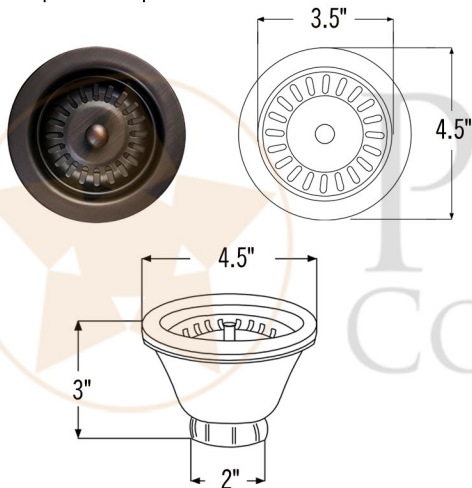

- * Description: Gourmet Rectangular Hammered Copper Kitchen/Bar/Prep Sink
- * Outer Dimension: 20" x 16" x 8"
- * Inner Dimension: 18" x 14" x 8"
- * Rim: 1"
- * Drain Opening: 3.5"
- * Finish: Oil Rubbed Bronze

PACKAGE INCLUDES THE FOLLOWING ACCESSORIES:

- * 3.5" Basket Strainer Drain / ORB Finish (Model# D-132ORB)
- * Copper Sink Wax (Model# W900-WAX)
- * Neutral Cure Copper Sink Installation Silicone (Model# C900-ORB)

* ORB: Oil Rubbed Bronze

DRAIN DETAILS (Model# D-132ORB)

- * Description: 3.5" Basket Strainer Drain
- * Upper Flange Dimension: 4.5"
- * Material: Solid Brass
- * Prop 65 Compliant

WAX DETAILS (Model# W900-WAX)

SILICONE DETAILS (Model# C900-ORB)

- * Description: Neutral Cure Copper Sink Installation Silicone
- * Color: Oil Rubbed Bronze
- * Size: 4.7oz