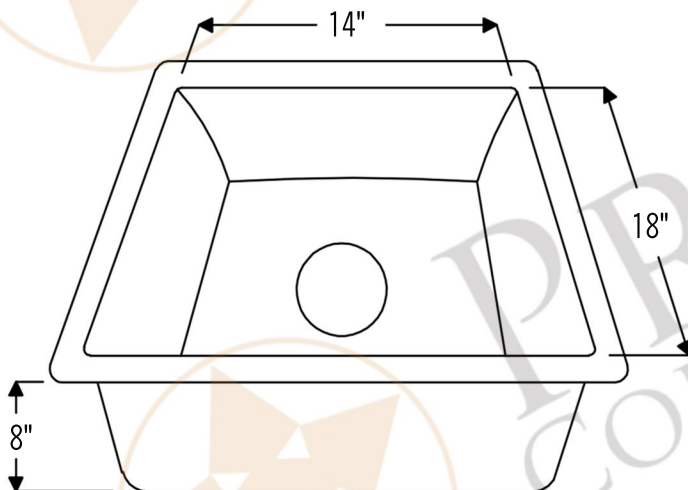

- Description: Gourmet Rectangular Hammered Copper Kitchen/Bar/Prep Sink
- Outer Dimension: 20" x 16" x 8"
- Inner Dimension: 18" x 14" x 8"
- Rim: 1"
- Drain Opening: 3.5"
- Finish: Oil Rubbed Bronze

CODE/STANDARD COMPLIANCE

* IAPMO/cUPC LISTED

* ORB: Oil Rubbed Bronze

THIS PRODUCT IS HAND CRAFTED, SMALL VARIANCES IN COLOR AND SIZE MAY OCCUR.
DO NOT MAKE ANY INSTALLATION CUTS UNTIL YOU RECEIVE YOUR ITEM(S).