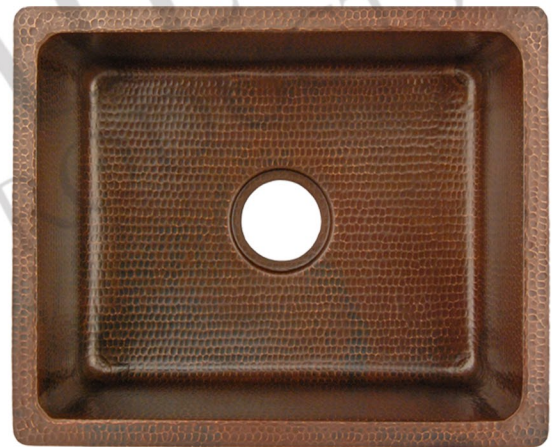

- * Description: Gourmet Rectangular Hammered Copper Kitchen/Bar/Prep Sink
- * Outer Dimension: 20" x 16" x 8"
- * Inner Dimension: 18" x 14" x 8"
- * Rim: 1"
- * Drain Opening: 3.5"
- * Finish: Oil Rubbed Bronze

CODE/STANDARD COMPLIANCE

* IAPMO/cUPC LISTED

* ORB: Oil Rubbed Bronze

THIS PRODUCT IS HAND CRAFTED, SMALL VARIANCES IN COLOR AND SIZE MAY OCCUR.
DO NOT MAKE ANY INSTALLATION CUTS UNTIL YOU RECEIVE YOUR ITEM(S).

PACKAGE INCLUDES THE FOLLOWING ACCESSORIES:

- * 3.5" Basket Strainer Drain / ORB Finish (Model# D-132ORB)
- * Copper Sink Wax (Model# W900-WAX)
- * Neutral Cure Copper Sink Installation Silicone (Model# C900-ORB)

SILICONE DETAILS (Model# C900-ORB)

- * Description: Neutral Cure Copper Sink Installation Silicone
- * Color: Oil Rubbed Bronze
- * Size: 4.7oz