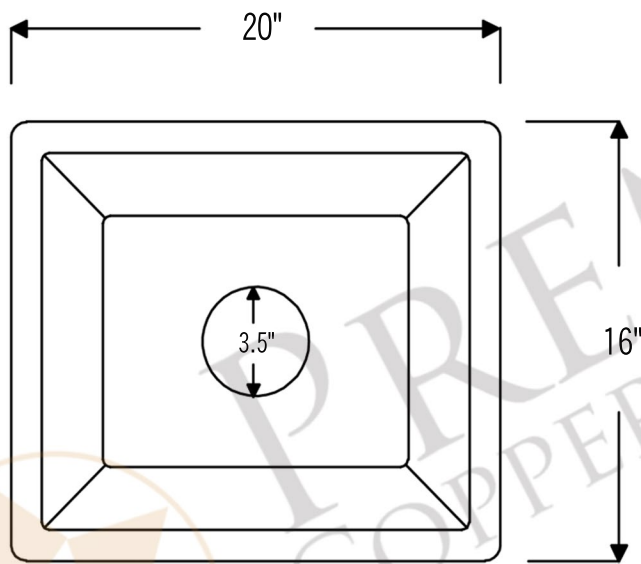

- Description: Gourmet Rectangular Hammered Copper Kitchen/Bar/Prep Sink
- Outer Dimension: 20" x 16" x 8"
- Inner Dimension: 18" x 14" x 8"
- Rim: 1"
- Drain Opening: 3.5"
- Finish: Oil Rubbed Bronze

CODE/STANDARD COMPLIANCE

* IAPMO/cUPC LISTED

* ORB: Oil Rubbed Bronze

THIS PRODUCT IS HAND CRAFTED, SMALL VARIANCES IN COLOR AND SIZE MAY OCCUR.
DO NOT MAKE ANY INSTALLATION CUTS UNTIL YOU RECEIVE YOUR ITEM(S).