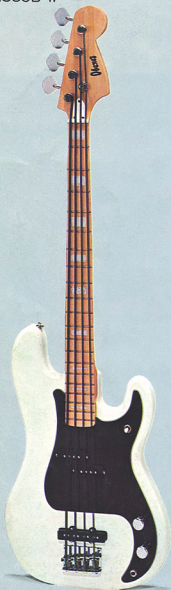

# Ibanez® Oldie Series

No.2340

No.2341

No.2342

No.2343

**Ibanez**®

Model No.		Full Length Width		Pick-Up	Fingerboard	Control Knob	Neck	Machine Head	Finish
No.2340	Guitar	40"	17 $\frac{1}{2}$ " $\times$ 12 $\frac{1}{2}$ "	Hi-Power	Rosewood	Gold Speed	Detachable	Chrome, Individual	Flame Maple
No.2341	Guitar	40"	17 $\frac{1}{2}$ " $\times$ 12 $\frac{1}{2}$ "	Humbucking	Rosewood	Black Speed	Detachable	Gold, Individual	Black
No.2342	Guitar	40"	17 $\frac{1}{2}$ " $\times$ 12 $\frac{1}{2}$ "	Hi-Power	Rosewood	Black Speed	Detachable	Gold, Individual	Black
No.2343	Guitar	39"	16" $\times$ 13"	Power Wound	Rosewood	Black Speed	Built-In	Chrome, SMOOTH-TUNER	Cherry

No. 2451 - NATURAL

No. 2452DX - BLACK

No. 2458

No. 2388

**Ibanez**<sup>®</sup>  
el. guitars & basses

Model No.		Full Length	Width	Pick-Up	Fingerboard	Neck	Machine Head	Finish
No. 2451	Guitar	39½"	16½" × 13½"	SUPER-Humbucking	Maple or Rosewood	Built-In	Deluxe Chrome	Natural or Black
※ No. 2452	Bass	46"	20½" × 15½"	BASS-MASTER	Rosewood or Maple	Detachable	Deluxe Chrome	Black or Natural
No. 2452DX	Bass	46"	20½" × 15½"	BASS-MASTER	Rosewood or Maple	Built-In	Chrome	Black or Natural
No. 2458	Guitar	40"	17½" × 12½"	SUPER-Humbucking W/6-Position Selectors	Maple	Detachable	Chrome	Ash
No. 2388	Guitar	39"	19¼" × 13¼"	SUPER-Wound	Rosewood	Detachable	Chrome	Cherry Sunburst

No. 2369B-W

No. 2454

No. 2453

No. 2455

**Ibanez**®  
el. guitars & bass

Model No.		Full Length	Width	Pick-Up	Fingerboard	Neck	Machine Head	Finish
No. 2369B-W	Bass	46"	20" × 13"	PB & JB Sound	Maple	Detachable	Chrome	White
No. 2454	Semi-Acoustic	42"	19" × 16 1/4"	SUPER-Humbucking	Rosewood	Built-In	Chrome	Cherry
No. 2453	El. Acoustic	41"	20" × 16"	SUPER-Humbucking	Rosewood	Built-In	Gold	Brown Sunburst
No. 2455	El. Acoustic	41"	20" × 16"	SUPER-Humbucking	Rosewood	Built-In	Gold	Maple