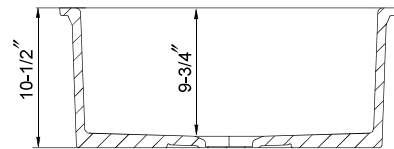

PLATUS SERIES

Fire Clay Undermount Single Bowl

- Model** PTU-2800 WH - White
 PTU-2800 BQ - Biscuit
 PTU-2800 BL – Matte Black
 PTU-2800 GR – Matte Gray

FEATURES

- Apron Front Installation
- Non-porous glossy surface
- 9-3/4" depth • 3-1/2" drain opening
- Chip, crack and scratch resistant • 4 distinctive colors
- Fits 30" minimum cabinet
- Supplied with fasteners and instructions
- No cut out template is supplied as each sink dimension will vary due to the nature of fireclay manufacturing process.
- Complies with ASME A112.19.2 and CSA B45.1-2013 standards
 Certified by ICC-ES PMG
- Lifetime Limited Warranty

PTU-2800

OPTIONAL COLORS

White

Biscuit

Matte Black

Matte Gray

Color variations possible due to printing constraints.

OVERALL DIMENSIONS	EACH BOWL	PACKAGING*	WEIGHT*
25-1/2" x 18-1/4"	22-15/16" x 16-5/16"	1/10 pcs.	80/840lbs.