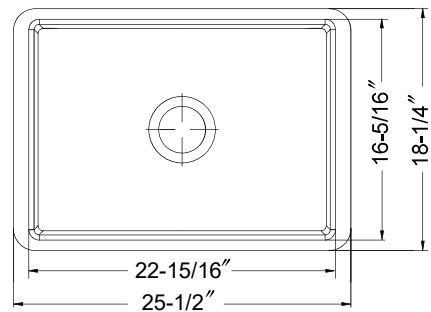

PLATUS SERIES

Fire Clay Undermount Single Bowl

- Model** PTU-2800 WH - White
 PTU-2800 BQ - Biscuit
 PTU-2800 BL – Matte Black
 PTU-2800 GR – Matte Gray

FEATURES

- Apron Front Installation
- Non-porous glossy surface
- 9-3/4" depth • 3-1/2" drain opening
- Chip, crack and scratch resistant • 4 distinctive colors
- Fits 30" minimum cabinet
- Supplied with fasteners and instructions
- No cut out template is supplied as each sink dimension will vary due to the nature of fireclay manufacturing process.
- Complies with ASME A112.19.2 and CSA B45.1-2013 standards
 Certified by ICC-ES PMG
- Lifetime Limited Warranty

PTU-2800

OPTIONAL COLORS

White

Biscuit

Matte Black

Matte Gray

Color variations possible due to printing constraints.

OVERALL DIMENSIONS	EACH BOWL	PACKAGING*	WEIGHT*
25-1/2" x 18-1/4"	22-15/16" x 16-5/16"	1/10 pcs.	80/840lbs.

*Standard packaging: Single boxed /Pallet of single boxed.
 All dimensions are in inches. Specifications subject to change without notice.

OPTIONAL ACCESSORIES

Bottom Grid: BG-8500

Strainer: 190-9180

Project/Job name _____