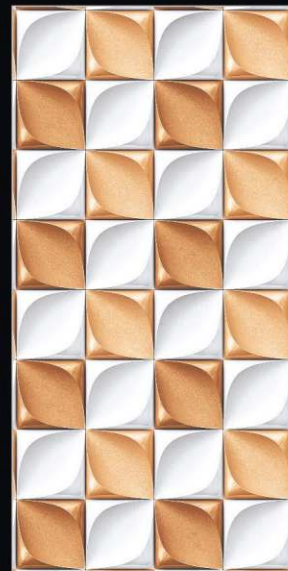

Size
24x48inch | 60x120cm

600x1200mm

GVT-PGVT

SALONI
CERAMIC

3D 4519

3D
SERIES

600x1200mm

GVT-PGVT