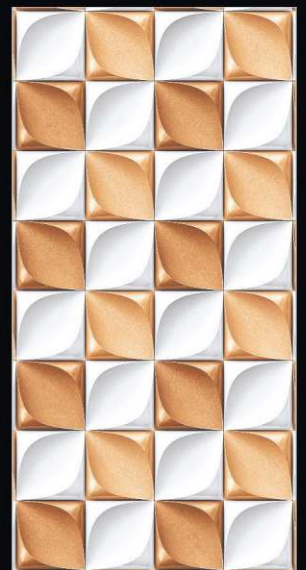

Size
24x48inch | 60x120cm

600x1200mm

GVT-PGVT

SALONI
CERAMIC

3D 4519

3D
SERIES

600x1200mm

GVT-PGVT