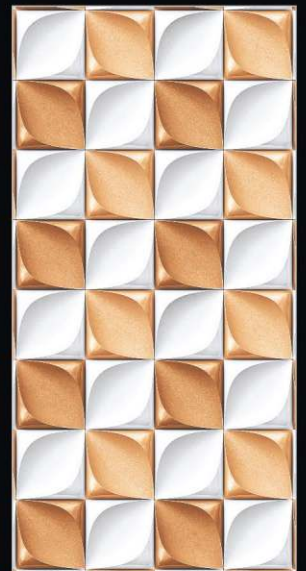

Size
24x48inch | 60x120cm

600x1200mm

GVT-PGVT

SALONI
CERAMIC

3D 4519

3D
SERIES

600x1200mm

GVT-PGVT