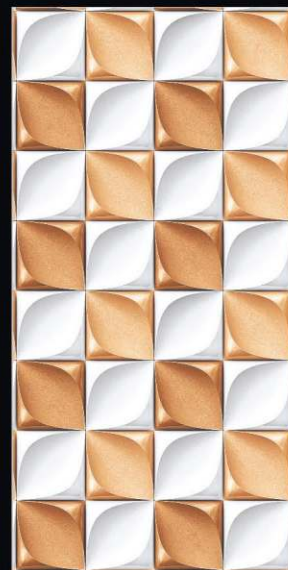

Size
24x48inch | 60x120cm

600x1200mm

GVT-PGVT

SALONI
CERAMIC

3D 4519

3D
SERIES

600x1200mm

GVT-PGVT