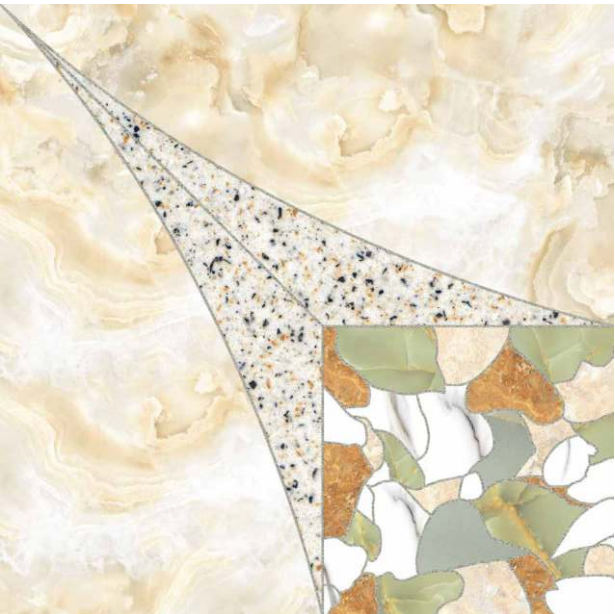

Before.

...

Marvellous

collection

DIGITAL GLAZE VITRIFIED TILES

600x1200mm | 600x600mm

Explore your inner artistic potential with these phenomenally crafted tiles. Made to fascinate, these arbitrary tiles will become your dearest muse. Introducing the amalgamation of veins and artsy designs, these tiles will set a comfy ambience you can never get rid of. Eccentric and exquisite patterns are here to hold your gaze. Inspired by strokes or paint these tiles redefined the ceramic patterns in a whole new avatar. Imprint your exotic affection around your space with our exclusive range of tiles