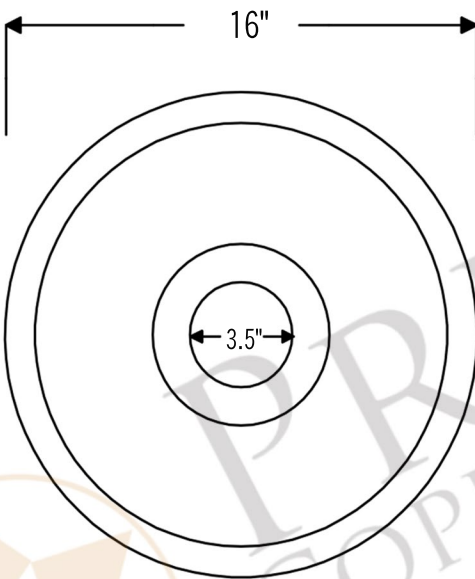

PREMIER
COPPER PRODUCTS

MODEL NUMBER: BSP5_BR16DB3-D

- Description: 16" Round Hammered Copper Prep Sink with 3.5" Drain Opening
- Outer Dimension: 16" x 7"
- Inner Dimension: 14" x 7"
- Rim: 1"
- Drain Opening: 3.5"
- Finish: Oil Rubbed Bronze

CODE/STANDARD COMPLIANCE

* IAPMO/cUPC LISTED

* ORB: Oil Rubbed Bronze

THIS PRODUCT IS HAND CRAFTED, SMALL VARIANCES IN COLOR AND SIZE MAY OCCUR.
DO NOT MAKE ANY INSTALLATION CUTS UNTIL YOU RECEIVE YOUR ITEM(S).