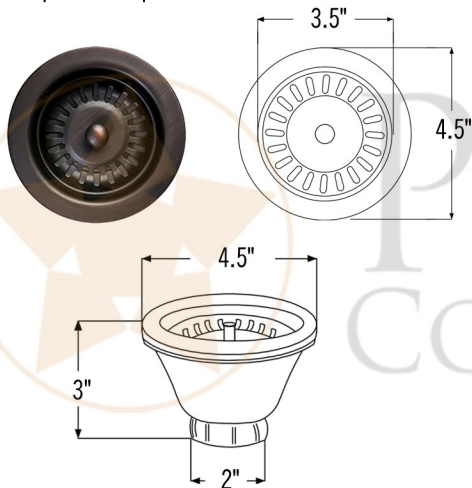

PREMIER
COPPER PRODUCTS

MODEL NUMBER: BSP5_BR16DB3-D

- * Description: 16" Round Hammered Copper Prep Sink with 3.5" Drain Opening
- * Outer Dimension: 16" x 7"
- * Inner Dimension: 14" x 7"
- * Rim: 1"
- * Drain Opening: 3.5"
- * Finish: Oil Rubbed Bronze

PACKAGE INCLUDES THE FOLLOWING ACCESSORIES:

- * 3.5" Basket Strainer Drain / ORB Finish (Model# D-132ORB)
- * Copper Sink Wax (Model# W900-WAX)
- * Neutral Cure Copper Sink Installation Silicone (Model# C900-ORB)

* ORB: Oil Rubbed Bronze

DRAIN DETAILS (Model# D-132ORB)

- * Description: 3.5" Basket Strainer Drain
- * Upper Flange Dimension: 4.5"
- * Material: Solid Brass
- * Prop 65 Compliant

WAX DETAILS (Model# W900-WAX)

SILICONE DETAILS (Model# C900-ORB)

- * Description: Neutral Cure Copper Sink Installation Silicone
- * Color: Oil Rubbed Bronze
- * Size: 4.7oz