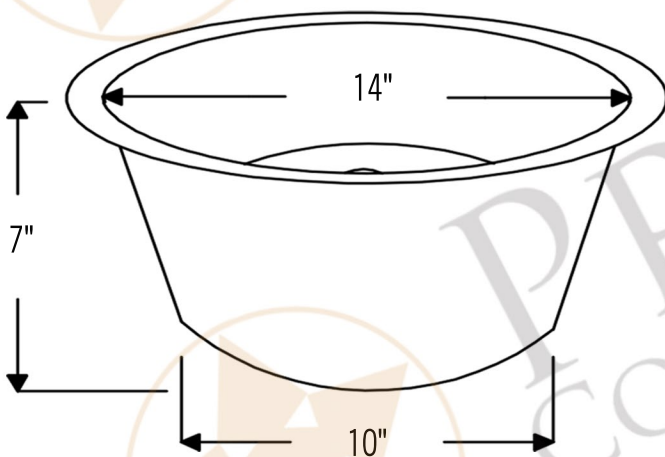

PREMIER
COPPER PRODUCTS

MODEL NUMBER: BSP5_BR16DB3-D

- Description: 16" Round Hammered Copper Prep Sink with 3.5" Drain Opening
- Outer Dimension: 16" x 7"
- Inner Dimension: 14" x 7"
- Rim: 1"
- Drain Opening: 3.5"
- Finish: Oil Rubbed Bronze

CODE/STANDARD COMPLIANCE

* IAPMO/cUPC LISTED

* ORB: Oil Rubbed Bronze

THIS PRODUCT IS HAND CRAFTED, SMALL VARIANCES IN COLOR AND SIZE MAY OCCUR.
DO NOT MAKE ANY INSTALLATION CUTS UNTIL YOU RECEIVE YOUR ITEM(S).