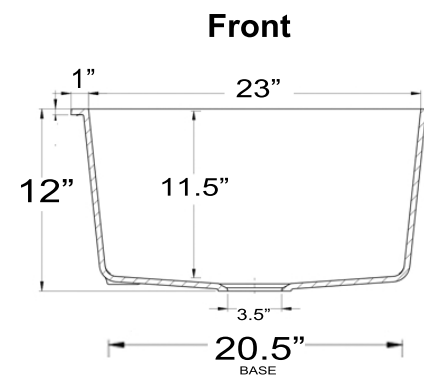

# Rockport Collection

25" x 22" Dualmount Granite Composite  
Laundry Sink

model:

**PR2522-DM-TR**

**Nantucket**  
S I N K S

www.NantucketSinksUSA.com  
info@nantucketsinksusa.com

OVERALL DIMENSIONS	INTERIOR BOWL	INTERIOR DEPTH	EXTERIOR BASE	DRAIN DIMENSIONS
25"W x 21.75"L x 12" TOP EDGE	22"W x 17.25"L	11.5"	20.5"W X 15" L TAPERED BOWL	3.5"