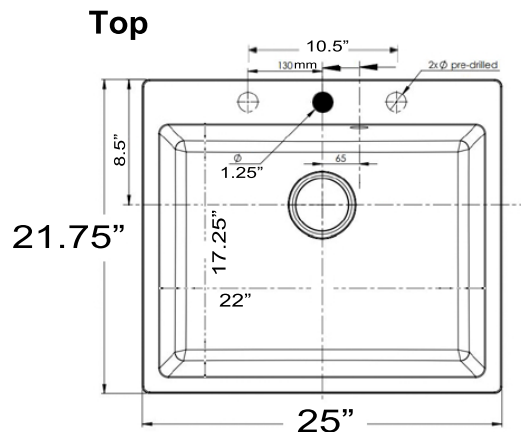

# Rockport Collection

25" x 22" Dualmount Granite Composite  
Laundry Sink

model:

**PR2522-DM-TR**

**Nantucket**  
S I N K S

www.NantucketSinksUSA.com  
info@nantucketsinksusa.com

OVERALL DIMENSIONS	INTERIOR BOWL	INTERIOR DEPTH	EXTERIOR BASE	DRAIN DIMENSIONS
25"W x 21.75"L x 12" TOP EDGE	22"W x 17.25"L	11.5"	20.5"W X 15" L TAPERED BOWL	3.5"