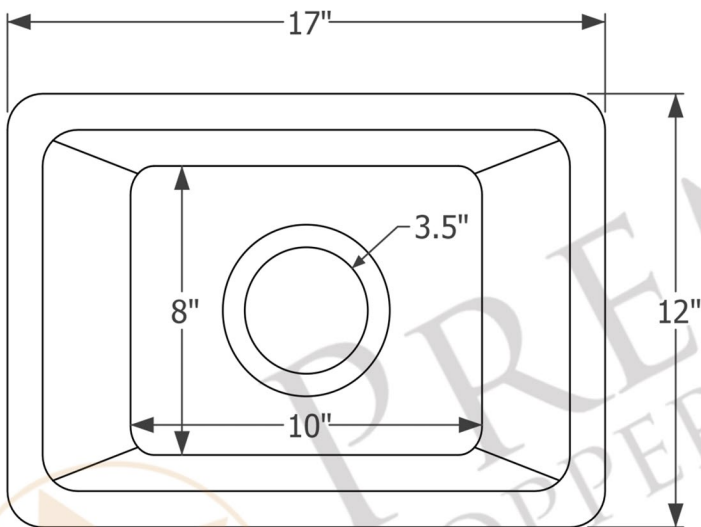

**PREMIER**  
COPPER PRODUCTS

**MODEL NUMBER: BSP5\_BRECEN3-D**

- \* Description: Rectangle Copper Prep Sink with 3.5" Drain Opening
- \* Outer Dimension: 17" x 12" x 7"
- \* Inner Dimension: 15" x 10" x 7"
- \* Rim: 1"
- \* Drain Opening: 3.5"
- \* Finish: Nickel

CODE/STANDARD COMPLIANCE

\* IAPMO/cUPC LISTED

THIS PRODUCT IS HAND CRAFTED, SMALL VARIANCES IN COLOR AND SIZE MAY OCCUR.  
DO NOT MAKE ANY INSTALLATION CUTS UNTIL YOU RECEIVE YOUR ITEM(S).