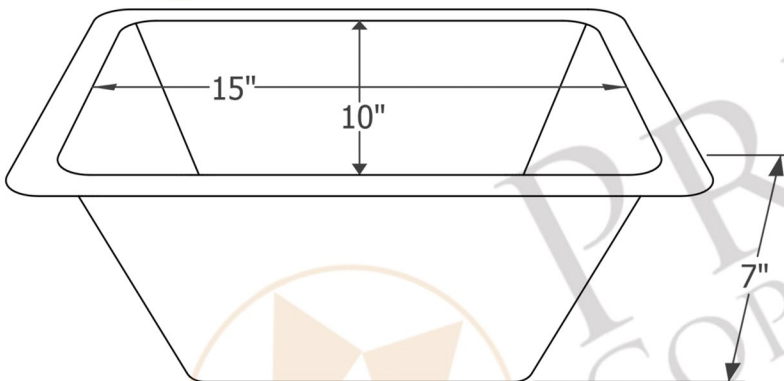

PREMIER
COPPER PRODUCTS

MODEL NUMBER: BSP5_BRECEN3-D

- Description: Rectangle Copper Prep Sink with 3.5" Drain Opening
- Outer Dimension: 17" x 12" x 7"
- Inner Dimension: 15" x 10" x 7"
- Rim: 1"
- Drain Opening: 3.5"
- Finish: Nickel

CODE/STANDARD COMPLIANCE

* IAPMO/cUPC LISTED

THIS PRODUCT IS HAND CRAFTED, SMALL VARIANCES IN COLOR AND SIZE MAY OCCUR.
DO NOT MAKE ANY INSTALLATION CUTS UNTIL YOU RECEIVE YOUR ITEM(S).