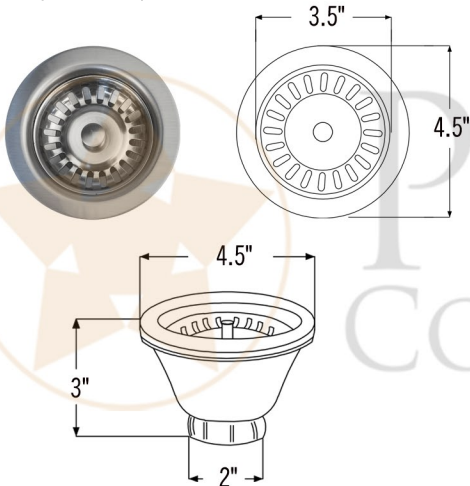

**PREMIER**  
COPPER PRODUCTS

**MODEL NUMBER: BSP5\_BRECEN3-D**

- \* Description: Rectangle Copper Prep Sink with 3.5" Drain Opening
- \* Outer Dimension: 17" x 12" x 7"
- \* Inner Dimension: 15" x 10" x 7"
- \* Rim: 1"
- \* Drain Opening: 3.5"
- \* Finish: Nickel

CODE/STANDARD COMPLIANCE

\* IAPMO/cUPC LISTED

THIS PRODUCT IS HAND CRAFTED, SMALL VARIANCES IN COLOR AND SIZE MAY OCCUR.  
DO NOT MAKE ANY INSTALLATION CUTS UNTIL YOU RECEIVE YOUR ITEM(S).

## PACKAGE INCLUDES THE FOLLOWING ACCESSORIES:

- \* 3.5" Basket Strainer Drain / BN Finish (Model# D-132BN)
- \* Copper Sink Wax (Model# W900-WAX)

\* BN: Brushed Nickel

### DRAIN DETAILS (Model# D-132BN)

- \* Description: 3.5" Basket Strainer Drain
- \* Upper Flange Dimension: 4.5"
- \* Material: Solid Brass
- \* Prop 65 Compliant