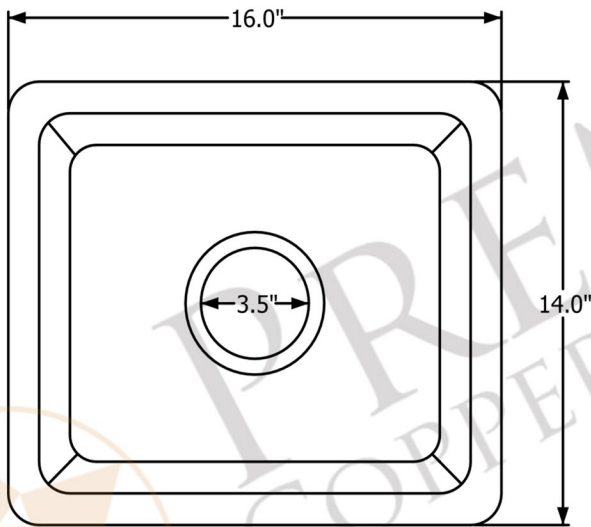

PREMIER
COPPER PRODUCTS

MODEL NUMBER: BSP5_BREC16DB-D

- Description: 16" Gourmet Rectangular Hammered Copper Bar/Prep Sink
- Outer Dimension: 16" x 14" x 8"
- Inner Dimension: 14" x 12" x 8"
- Rim: 1"
- Drain Opening: 3.5"
- Finish: Oil Rubbed Bronze

CODE/STANDARD COMPLIANCE

* IAPMO/cUPC LISTED

* ORB: Oil Rubbed Bronze

THIS PRODUCT IS HAND CRAFTED, SMALL VARIANCES IN COLOR AND SIZE MAY OCCUR.
DO NOT MAKE ANY INSTALLATION CUTS UNTIL YOU RECEIVE YOUR ITEM(S).