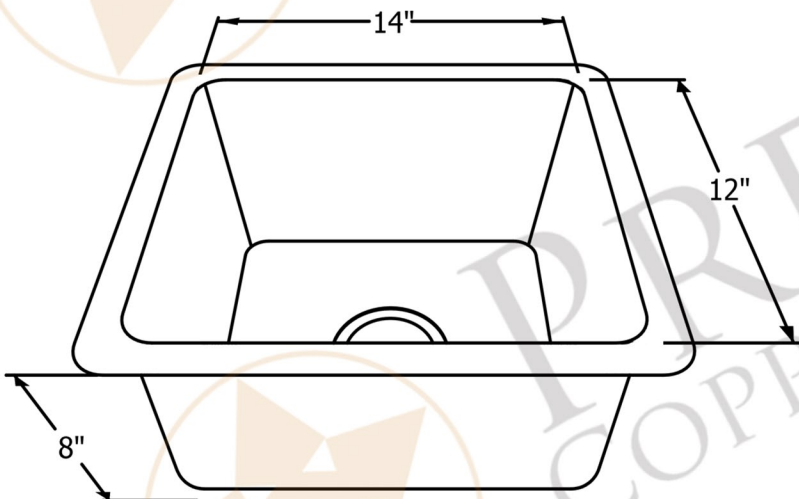

PREMIER
COPPER PRODUCTS

MODEL NUMBER: BSP5_BREC16DB-D

- Description: 16" Gourmet Rectangular Hammered Copper Bar/Prep Sink
- Outer Dimension: 16" x 14" x 8"
- Inner Dimension: 14" x 12" x 8"
- Rim: 1"
- Drain Opening: 3.5"
- Finish: Oil Rubbed Bronze

CODE/STANDARD COMPLIANCE

* IAPMO/cUPC LISTED

* ORB: Oil Rubbed Bronze

THIS PRODUCT IS HAND CRAFTED, SMALL VARIANCES IN COLOR AND SIZE MAY OCCUR.
DO NOT MAKE ANY INSTALLATION CUTS UNTIL YOU RECEIVE YOUR ITEM(S).