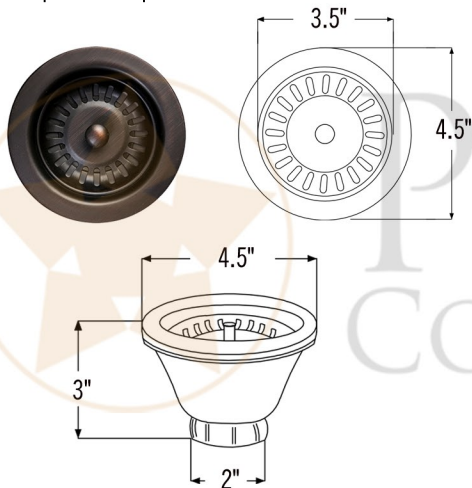

PREMIER
COPPER PRODUCTS

MODEL NUMBER: BSP5_BREC16DB-D

- * Description: 16" Gourmet Rectangular Hammered Copper Bar/Prep Sink
- * Outer Dimension: 16" x 14" x 8"
- * Inner Dimension: 14" x 12" x 8"
- * Rim: 1"
- * Drain Opening: 3.5"
- * Finish: Oil Rubbed Bronze

PACKAGE INCLUDES THE FOLLOWING ACCESSORIES:

- * 3.5" Basket Strainer Drain / ORB Finish (Model# D-132ORB)
- * Copper Sink Wax (Model# W900-WAX)
- * Neutral Cure Copper Sink Installation Silicone (Model# C900-ORB)

* ORB: Oil Rubbed Bronze

DRAIN DETAILS (Model# D-132ORB)

- * Description: 3.5" Basket Strainer Drain
- * Upper Flange Dimension: 4.5"
- * Material: Solid Brass
- * Prop 65 Compliant

WAX DETAILS (Model# W900-WAX)

SILICONE DETAILS (Model# C900-ORB)

- * Description: Neutral Cure Copper Sink Installation Silicone
- * Color: Oil Rubbed Bronze
- * Size: 4.7oz