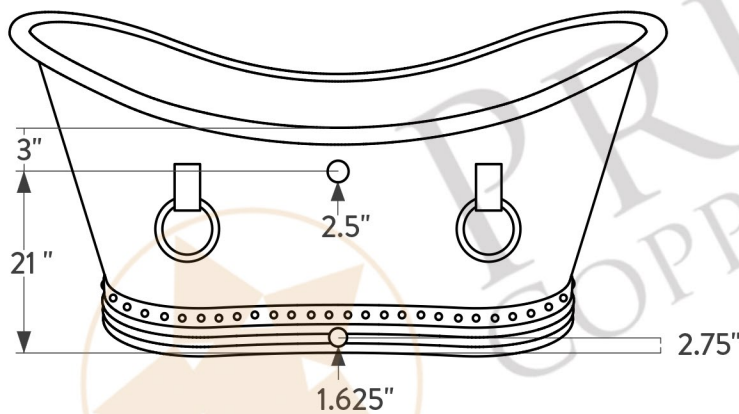

CODE/STANDARD COMPLIANCE

* IAPMO/UPC LISTED

* Description: 67" Hammered Copper Double Slipper
Bathtub with Rings - Overflow Drain Compatible

* Outer Dimension: 67" x 32" x 32"

* Center Tub Height: 24"

* Drain Opening: 2" Center

* Finish: Oil Rubbed Bronze

* Hole Sizes: 2.5" (Top) 1.625" (Bottom)

* Hole Locations: 21" from ground to center of hole (Top)

2.75" from ground to center of hole (Bottom)

THIS PRODUCT IS HAND CRAFTED, SMALL VARIANCES IN COLOR AND SIZE MAY OCCUR.
DO NOT MAKE ANY INSTALLATION CUTS UNTIL YOU RECEIVE YOUR ITEM(S).

* ORB: Oil Rubbed Bronze

DRAIN DETAILS (Model# D-500ORB)

- * Description: Waste & Overflow Kit w/ Pop-Up Drain
- * Design: Push Pop Top
- * Upper Flange Dimension: 2.75"
- * Material: Solid Brass
- * Prop 65 Compliant

SILICONE DETAILS (Model# C900-ORB)

- * Description: Neutral Cure Copper Sink Installation Silicone
- * Color: Oil Rubbed Bronze
- * Size: 4.7oz