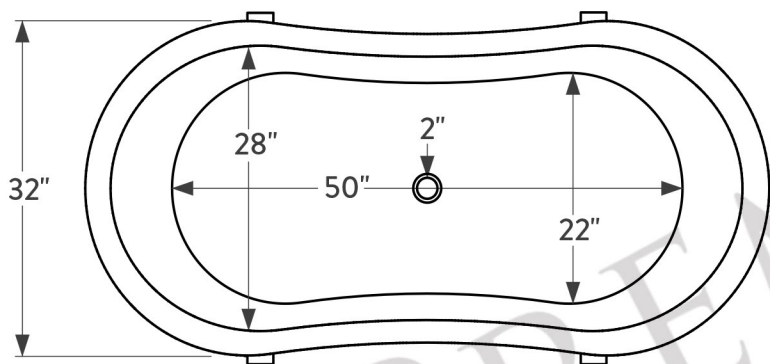

CODE/STANDARD COMPLIANCE

* IAPMO/UPC LISTED

* Description: 67" Hammered Copper Double Slipper
Bathtub with Rings - Overflow Drain Compatible

* Outer Dimension: 67" x 32" x 32"

* Center Tub Height: 24"

* Drain Opening: 2" Center

* Finish: Oil Rubbed Bronze

* Hole Sizes: 2.5" (Top) 1.625" (Bottom)

* Hole Locations: 21" from ground to center of hole (Top)

2.75" from ground to center of hole (Bottom)

THIS PRODUCT IS HAND CRAFTED, SMALL VARIANCES IN COLOR AND SIZE MAY OCCUR.
DO NOT MAKE ANY INSTALLATION CUTS UNTIL YOU RECEIVE YOUR ITEM(S).

* ORB: Oil Rubbed Bronze

DRAIN DETAILS (Model# D-500ORB)

- * Description: Waste & Overflow Kit w/ Pop-Up Drain
- * Design: Push Pop Top
- * Upper Flange Dimension: 2.75"
- * Material: Solid Brass
- * Prop 65 Compliant

SILICONE DETAILS (Model# C900-ORB)

- * Description: Neutral Cure Copper Sink Installation Silicone
- * Color: Oil Rubbed Bronze
- * Size: 4.7oz