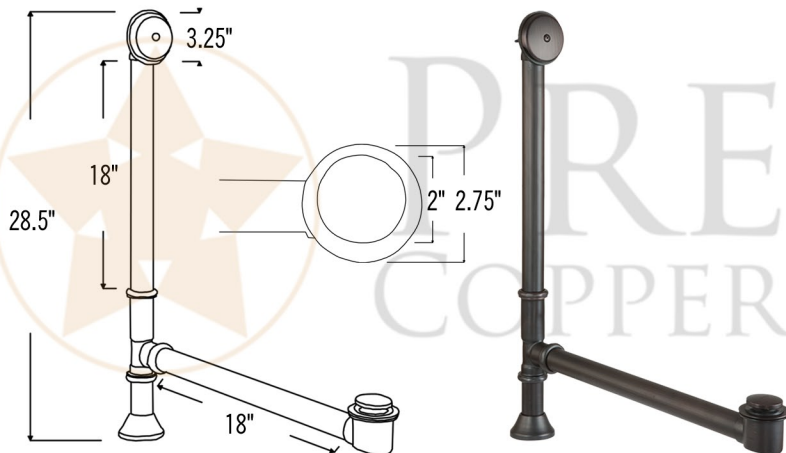

CODE/STANDARD COMPLIANCE

* IAPMO/UPC LISTED

* Description: 67" Hammered Copper Double Slipper
Bathtub with Rings - Overflow Drain Compatible

* Outer Dimension: 67" x 32" x 32"

* Center Tub Height: 24"

* Drain Opening: 2" Center

* Finish: Oil Rubbed Bronze

* Hole Sizes: 2.5" (Top) 1.625" (Bottom)

* Hole Locations: 21" from ground to center of hole (Top)

2.75" from ground to center of hole (Bottom)

THIS PRODUCT IS HAND CRAFTED, SMALL VARIANCES IN COLOR AND SIZE MAY OCCUR.
DO NOT MAKE ANY INSTALLATION CUTS UNTIL YOU RECEIVE YOUR ITEM(S).

* ORB: Oil Rubbed Bronze

DRAIN DETAILS (Model# D-500ORB)

- * Description: Waste & Overflow Kit w/ Pop-Up Drain
- * Design: Push Pop Top
- * Upper Flange Dimension: 2.75"
- * Material: Solid Brass
- * Prop 65 Compliant

SILICONE DETAILS (Model# C900-ORB)

- * Description: Neutral Cure Copper Sink Installation Silicone
- * Color: Oil Rubbed Bronze
- * Size: 4.7oz