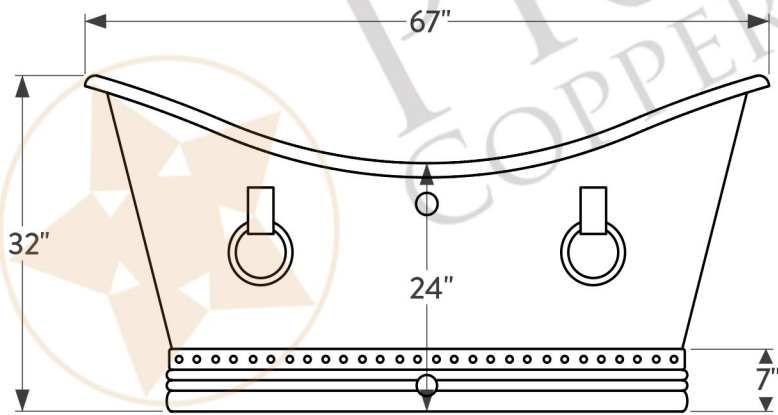

CODE/STANDARD COMPLIANCE

* IAPMO/UPC LISTED

* Description: 67" Hammered Copper Double Slipper
Bathtub with Rings - Overflow Drain Compatible

* Outer Dimension: 67" x 32" x 32"

* Center Tub Height: 24"

* Drain Opening: 2" Center

* Finish: Oil Rubbed Bronze

* Hole Sizes: 2.5" (Top) 1.625" (Bottom)

* Hole Locations: 21" from ground to center of hole (Top)

2.75" from ground to center of hole (Bottom)

THIS PRODUCT IS HAND CRAFTED, SMALL VARIANCES IN COLOR AND SIZE MAY OCCUR.
DO NOT MAKE ANY INSTALLATION CUTS UNTIL YOU RECEIVE YOUR ITEM(S).

* ORB: Oil Rubbed Bronze

DRAIN DETAILS (Model# D-500ORB)

- * Description: Waste & Overflow Kit w/ Pop-Up Drain
- * Design: Push Pop Top
- * Upper Flange Dimension: 2.75"
- * Material: Solid Brass
- * Prop 65 Compliant

SILICONE DETAILS (Model# C900-ORB)

- * Description: Neutral Cure Copper Sink Installation Silicone
- * Color: Oil Rubbed Bronze
- * Size: 4.7oz