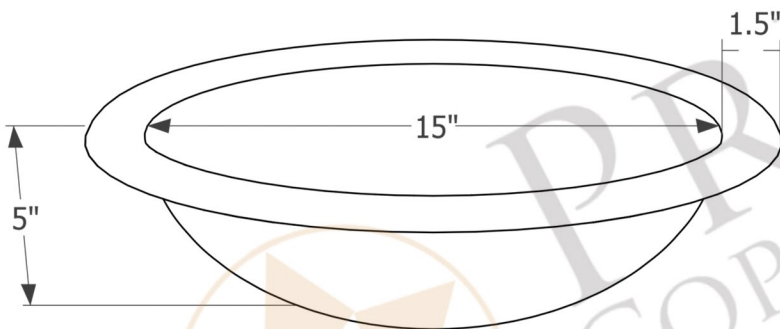

PREMIER
COPPER PRODUCTS

MODEL NUMBER: BSP5_L018RDB-P

- Description: Oval Self Rimming Hammered Copper Sink with 1.5" Rim
- Outer Dimension: 18" x 15" x 5"
- Inner Dimension: 15" x 12" x 5"
- Rim: 1.5"
- Drain Opening: 1.5"
- Finish: Oil Rubbed Bronze

CODE/STANDARD COMPLIANCE

* IAPMO/cUPC LISTED

* ORB: Oil Rubbed Bronze

THIS PRODUCT IS HAND CRAFTED, SMALL VARIANCES IN COLOR AND SIZE MAY OCCUR.
DO NOT MAKE ANY INSTALLATION CUTS UNTIL YOU RECEIVE YOUR ITEM(S).