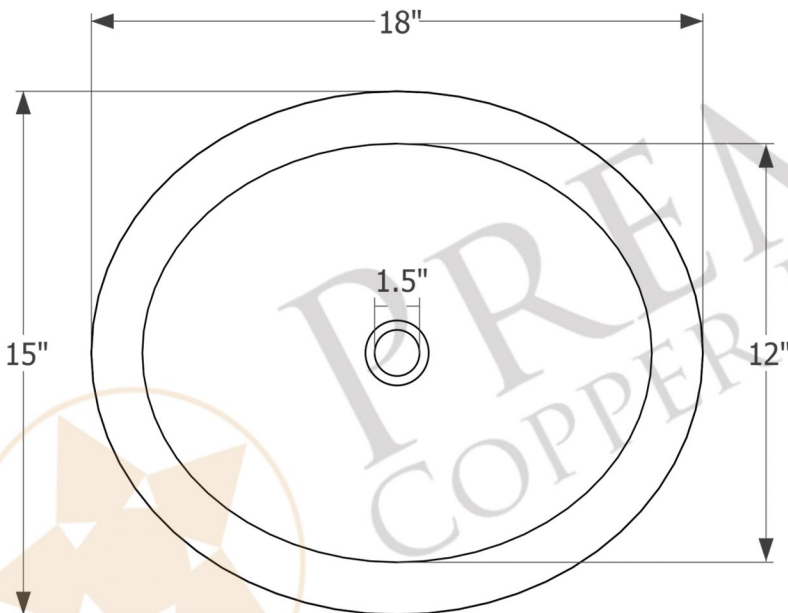

PREMIER
COPPER PRODUCTS

MODEL NUMBER: BSP5_L018RDB-P

- * Description: Oval Self Rimming Hammered Copper Sink with 1.5" Rim
- * Outer Dimension: 18" x 15" x 5"
- * Inner Dimension: 15" x 12" x 5"
- * Rim: 1.5"
- * Drain Opening: 1.5"
- * Finish: Oil Rubbed Bronze

CODE/STANDARD COMPLIANCE

* IAPMO/cUPC LISTED

* ORB: Oil Rubbed Bronze

THIS PRODUCT IS HAND CRAFTED, SMALL VARIANCES IN COLOR AND SIZE MAY OCCUR.
DO NOT MAKE ANY INSTALLATION CUTS UNTIL YOU RECEIVE YOUR ITEM(S).

* ORB: Oil Rubbed Bronze

DRAIN DETAILS (Model# D-208ORB)

- * Description: 1.5" Non-Overflow Pop-Up Bathroom Sink Drain
- * Design: Push Up Top
- * Upper Flange Dimension: 2"
- * Material: Solid Brass
- * Prop 65 Compliant

SILICONE DETAILS (Model# C900-ORB)

- * Description: Neutral Cure Copper Sink Installation Silicone
- * Color: Oil Rubbed Bronze
- * Size: 4.7oz