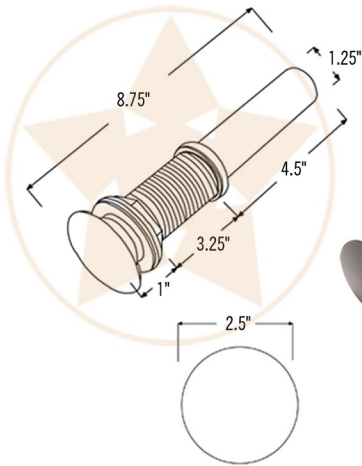

PREMIER
COPPER PRODUCTS

MODEL NUMBER: BSP5_L018RDB-P

- * Description: Oval Self Rimming Hammered Copper Sink with 1.5" Rim
- * Outer Dimension: 18" x 15" x 5"
- * Inner Dimension: 15" x 12" x 5"
- * Rim: 1.5"
- * Drain Opening: 1.5"
- * Finish: Oil Rubbed Bronze

PACKAGE INCLUDES THE FOLLOWING ACCESSORIES:

- * 1.5" Non-Overflow Pop-Up Bathroom Sink Drain / ORB Finish (Model# D-208ORB)
- * Copper Sink Wax (Model# W900-WAX)
- * Neutral Cure Copper Sink Installation Silicone (Model# C900-ORB)

* ORB: Oil Rubbed Bronze

DRAIN DETAILS (Model# D-208ORB)

- * Description: 1.5" Non-Overflow Pop-Up Bathroom Sink Drain
- * Design: Push Up Top
- * Upper Flange Dimension: 2"
- * Material: Solid Brass
- * Prop 65 Compliant

SILICONE DETAILS (Model# C900-ORB)

- * Description: Neutral Cure Copper Sink Installation Silicone
- * Color: Oil Rubbed Bronze
- * Size: 4.7oz