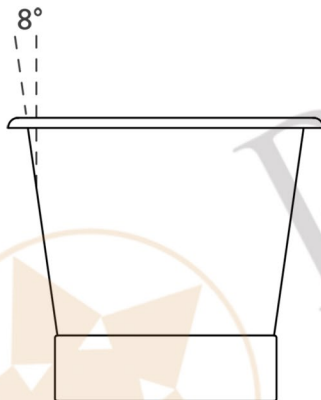

PREMIER
COPPER PRODUCTS

MODEL NUMBER: BSP5_BTM72DB

- Description: 72" Hammered Copper Modern Slipper Bathtub
- Outer Dimension: 72" x 32" x 28"
- Rim: 2" Rolled Rim
- Drain Opening: 2" Center
- Finish: Oil Rubbed Bronze

CODE/STANDARD COMPLIANCE

* IAPMO/UPC LISTED

THIS PRODUCT IS HAND CRAFTED, SMALL VARIANCES IN COLOR AND SIZE MAY OCCUR.
DO NOT MAKE ANY INSTALLATION CUTS UNTIL YOU RECEIVE YOUR ITEM(S).