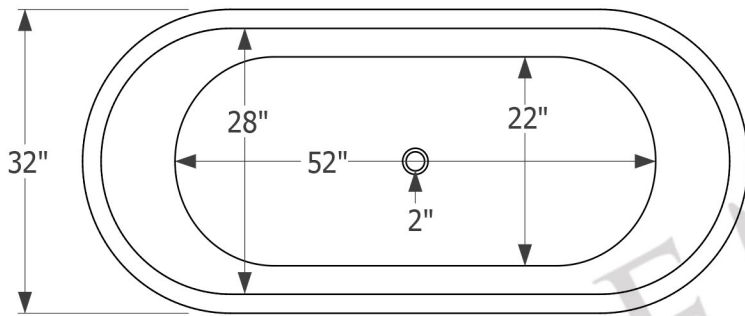

PREMIER
COPPER PRODUCTS

MODEL NUMBER: BSP5_BTM72DB

- Description: 72" Hammered Copper Modern Slipper Bathtub
- Outer Dimension: 72" x 32" x 28"
- Rim: 2" Rolled Rim
- Drain Opening: 2" Center
- Finish: Oil Rubbed Bronze

CODE/STANDARD COMPLIANCE

* IAPMO/UPC LISTED

THIS PRODUCT IS HAND CRAFTED, SMALL VARIANCES IN COLOR AND SIZE MAY OCCUR.
DO NOT MAKE ANY INSTALLATION CUTS UNTIL YOU RECEIVE YOUR ITEM(S).