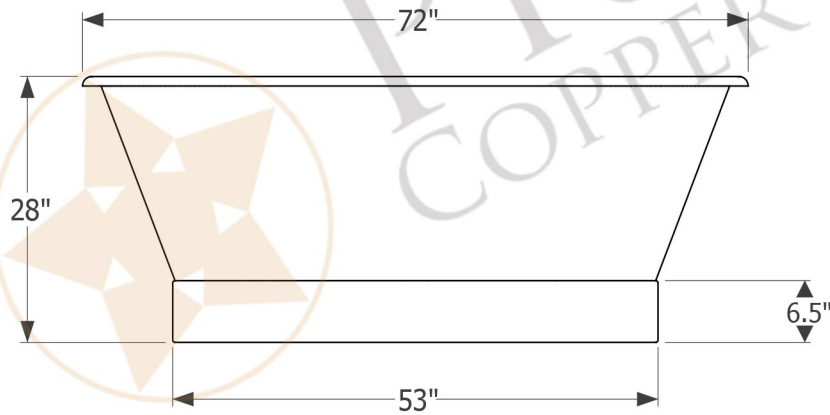

**PREMIER**  
COPPER PRODUCTS

**MODEL NUMBER: BSP5\_BTM72DB**

- \* Description: 72" Hammered Copper Modern Slipper Bathtub
- \* Outer Dimension: 72" x 32" x 28"
- \* Rim: 2" Rolled Rim
- \* Drain Opening: 2" Center
- \* Finish: Oil Rubbed Bronze

CODE/STANDARD COMPLIANCE

\* IAPMO/UPC LISTED

THIS PRODUCT IS HAND CRAFTED, SMALL VARIANCES IN COLOR AND SIZE MAY OCCUR.  
DO NOT MAKE ANY INSTALLATION CUTS UNTIL YOU RECEIVE YOUR ITEM(S).

### DRAIN DETAILS (Model# D-301ORB)

- \* Description: Tub Drain Trim & Single-Hole Overflow Cover
- \* Design: Push Pop Top
- \* Upper Flange Dimension: 2.8125"
- \* Material: Solid Brass
- \* Prop 65 Compliant

### SILICONE DETAILS (Model# C900-ORB)

- \* Description: Neutral Cure Copper Sink Installation Silicone
- \* Color: Oil Rubbed Bronze
- \* Size: 4.7oz