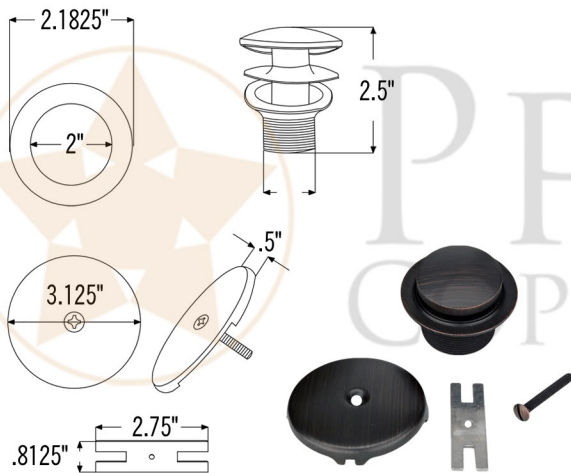

**PREMIER**  
COPPER PRODUCTS

**MODEL NUMBER: BSP5\_BTM72DB**

- \* Description: 72" Hammered Copper Modern Slipper Bathtub
- \* Outer Dimension: 72" x 32" x 28"
- \* Rim: 2" Rolled Rim
- \* Drain Opening: 2" Center
- \* Finish: Oil Rubbed Bronze

## PACKAGE INCLUDES THE FOLLOWING ACCESSORIES:

- \* Tub Drain Trim & Single-Hole Overflow Cover for Bathtubs / ORB Finish (Model# D-301ORB)
- \* Copper Sink Wax (Model# W900-WAX)
- \* Neutral Cure Copper Sink Installation Silicone (Model# C900-ORB)

### DRAIN DETAILS (Model# D-301ORB)

- \* Description: Tub Drain Trim & Single-Hole Overflow Cover
- \* Design: Push Pop Top
- \* Upper Flange Dimension: 2.8125"
- \* Material: Solid Brass
- \* Prop 65 Compliant

### SILICONE DETAILS (Model# C900-ORB)

- \* Description: Neutral Cure Copper Sink Installation Silicone
- \* Color: Oil Rubbed Bronze
- \* Size: 4.7oz