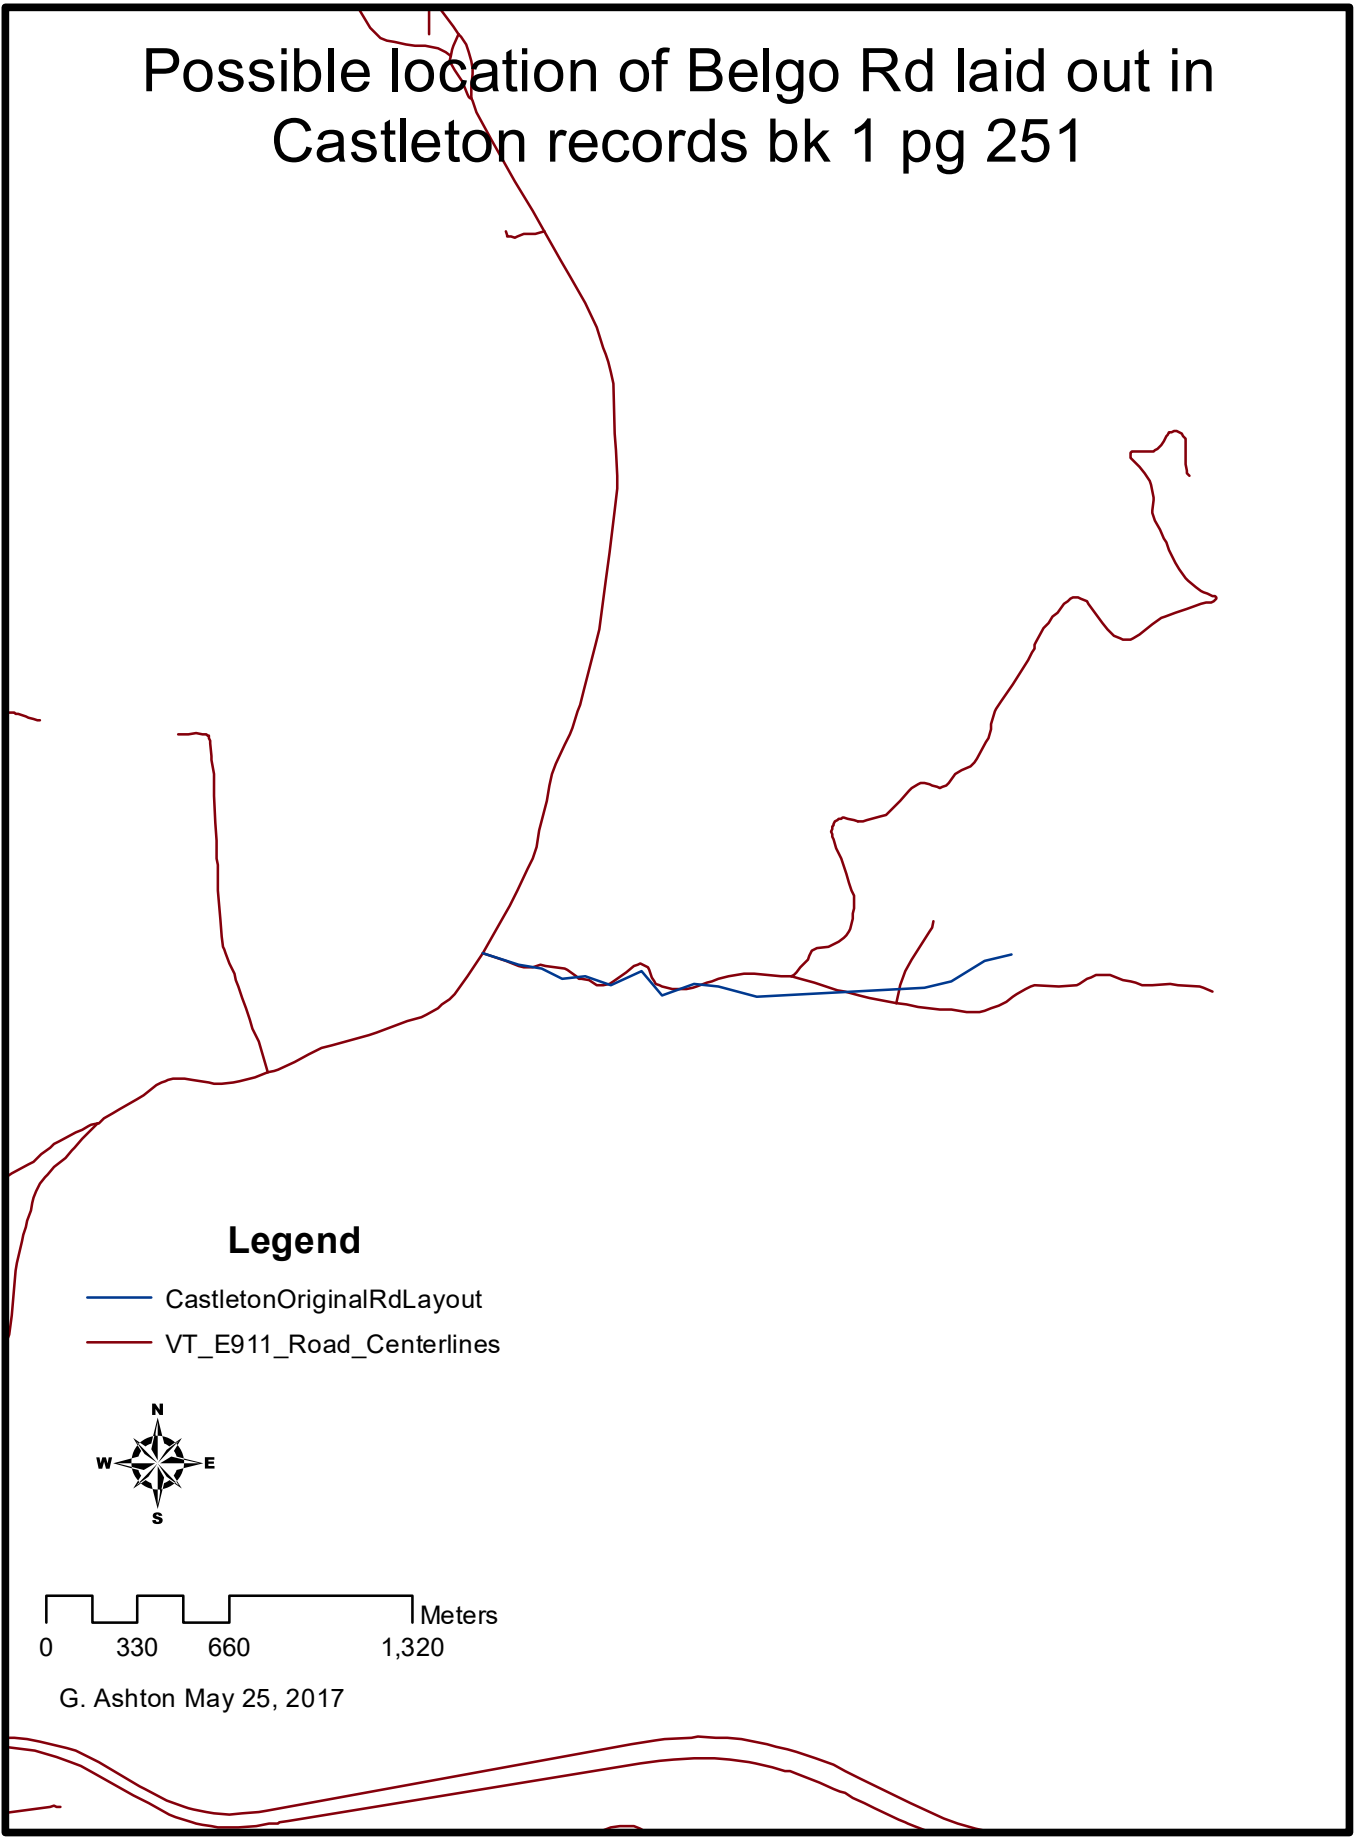

# Possible location of Belgo Rd laid out in Castleton records bk 1 pg 251

## Legend

- CastletonOriginalRdLayout
- VT\_E911\_Road\_Centerlines

G. Ashton May 25, 2017