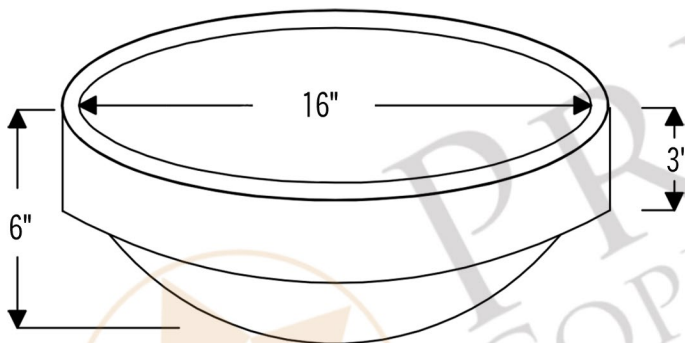

- Description: Oval Skirted Vessel Hammered Copper Sink
- Outer Dimension: 18" x 15" x 6"
- Inner Dimension: 16" x 13"
- Skirt: 3"
- Drain Opening: 1.5"
- Finish: Oil Rubbed Bronze

CODE/STANDARD COMPLIANCE

* IAPMO/cUPC LISTED

* ORB: Oil Rubbed Bronze

THIS PRODUCT IS HAND CRAFTED, SMALL VARIANCES IN COLOR AND SIZE MAY OCCUR.
DO NOT MAKE ANY INSTALLATION CUTS UNTIL YOU RECEIVE YOUR ITEM(S).