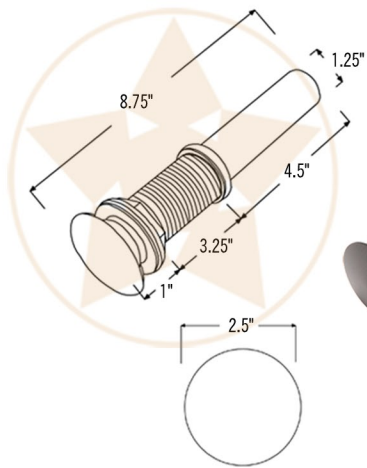

- \* Description: Oval Skirted Vessel Hammered Copper Sink
- \* Outer Dimension: 18" x 15" x 6"
- \* Inner Dimension: 16" x 13"
- \* Skirt: 3"
- \* Drain Opening: 1.5"
- \* Finish: Oil Rubbed Bronze

CODE/STANDARD COMPLIANCE

## PACKAGE INCLUDES THE FOLLOWING ACCESSORIES:

- \* 1.5" Non-Overflow Pop-Up Bathroom Sink Drain / ORB Finish (Model# D-208ORB)
- \* Copper Sink Wax (Model# W900-WAX)
- \* Neutral Cure Copper Sink Installation Silicone (Model# C900-ORB)

### DRAIN DETAILS (Model# D-208ORB)

- \* Description: 1.5" Non-Overflow Pop-Up Bathroom Sink Drain
- \* Design: Push Up Top
- \* Upper Flange Dimension: 2"
- \* Material: Solid Brass
- \* Prop 65 Compliant

### SILICONE DETAILS (Model# C900-ORB)

- \* Description: Neutral Cure Copper Sink Installation Silicone
- \* Color: Oil Rubbed Bronze
- \* Size: 4.7oz