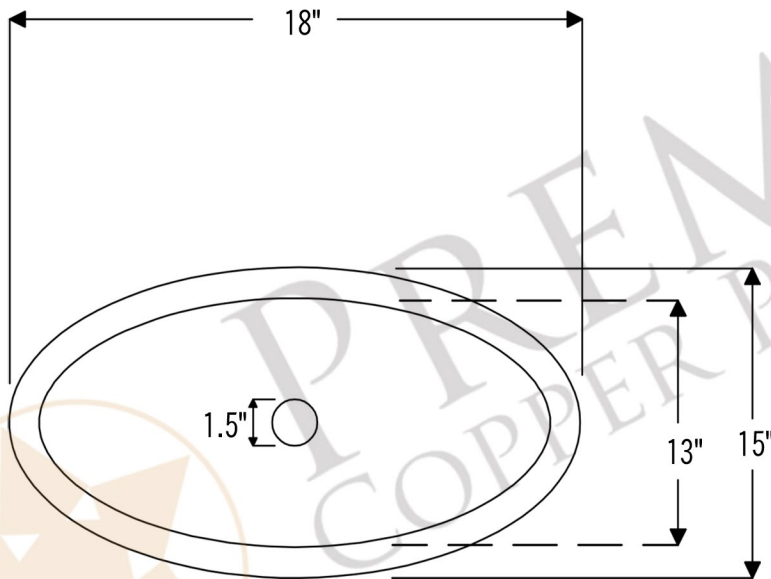

- Description: Oval Skirted Vessel Hammered Copper Sink
- Outer Dimension: 18" x 15" x 6"
- Inner Dimension: 16" x 13"
- Skirt: 3"
- Drain Opening: 1.5"
- Finish: Oil Rubbed Bronze

CODE/STANDARD COMPLIANCE

* IAPMO/cUPC LISTED

* ORB: Oil Rubbed Bronze

THIS PRODUCT IS HAND CRAFTED, SMALL VARIANCES IN COLOR AND SIZE MAY OCCUR.
DO NOT MAKE ANY INSTALLATION CUTS UNTIL YOU RECEIVE YOUR ITEM(S).