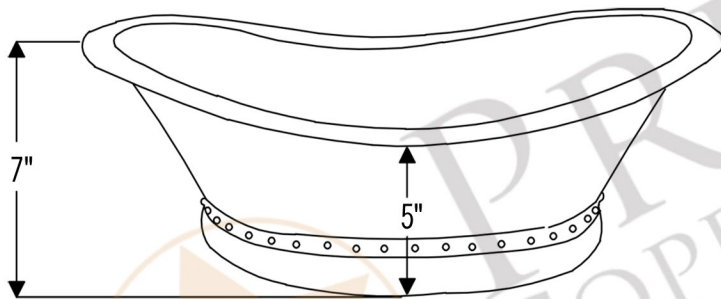

PREMIER
COPPER PRODUCTS

MODEL NUMBER: BSP5_VBT20DB-P

- Description: Bath Tub Shaped Vessel Hammered Copper Sink
- Outer Dimension: 20" x 13" x 7"
- Inner Dimension: 18" x 11" x 7"
- Middle Sink Height: 5"
- Rim: 1"
- Drain Opening: 1.5"
- Finish: Oil Rubbed Bronze

CODE/STANDARD COMPLIANCE

* IAPMO/cUPC LISTED

* ORB: Oil Rubbed Bronze

THIS PRODUCT IS HAND CRAFTED, SMALL VARIANCES IN COLOR AND SIZE MAY OCCUR.
DO NOT MAKE ANY INSTALLATION CUTS UNTIL YOU RECEIVE YOUR ITEM(S).