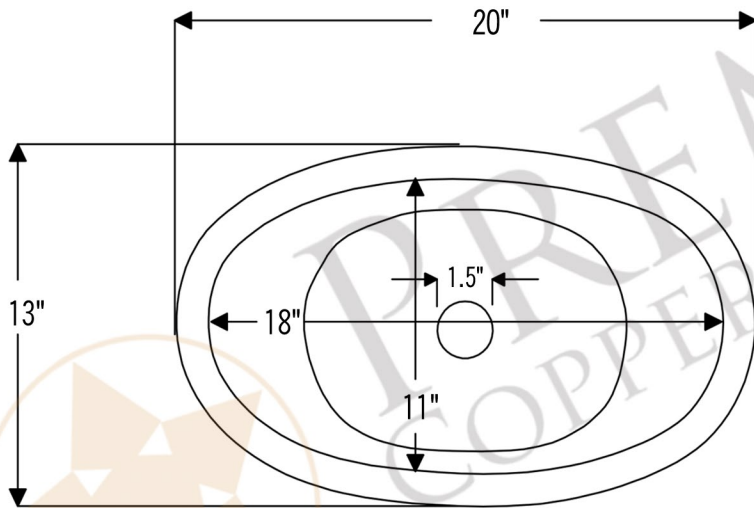

PREMIER
COPPER PRODUCTS

MODEL NUMBER: BSP5_VBT20DB-P

- Description: Bath Tub Shaped Vessel Hammered Copper Sink
- Outer Dimension: 20" x 13" x 7"
- Inner Dimension: 18" x 11" x 7"
- Middle Sink Height: 5"
- Rim: 1"
- Drain Opening: 1.5"
- Finish: Oil Rubbed Bronze

CODE/STANDARD COMPLIANCE

* IAPMO/cUPC LISTED

* ORB: Oil Rubbed Bronze

THIS PRODUCT IS HAND CRAFTED, SMALL VARIANCES IN COLOR AND SIZE MAY OCCUR.
DO NOT MAKE ANY INSTALLATION CUTS UNTIL YOU RECEIVE YOUR ITEM(S).