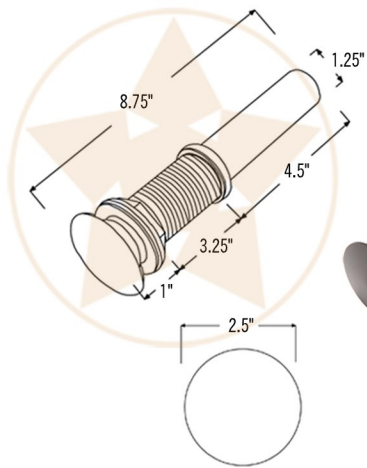

PREMIER
COPPER PRODUCTS

MODEL NUMBER: BSP5_VBT20DB-P

- * Description: Bath Tub Shaped Vessel Hammered Copper Sink
- * Outer Dimension: 20" x 13" x 7"
- * Inner Dimension: 18" x 11" x 7"
- * Middle Sink Height: 5"
- * Rim: 1"
- * Drain Opening: 1.5"
- * Finish: Oil Rubbed Bronze

PACKAGE INCLUDES THE FOLLOWING ACCESSORIES:

- * 1.5" Non-Overflow Pop-Up Bathroom Sink Drain / ORB Finish (Model# D-208ORB)
- * Copper Sink Wax (Model# W900-WAX)
- * Neutral Cure Copper Sink Installation Silicone (Model# C900-ORB)

* ORB: Oil Rubbed Bronze

DRAIN DETAILS (Model# D-208ORB)

- * Description: 1.5" Non-Overflow Pop-Up Bathroom Sink Drain
- * Design: Push Up Top
- * Upper Flange Dimension: 2"
- * Material: Solid Brass
- * Prop 65 Compliant

SILICONE DETAILS (Model# C900-ORB)

- * Description: Neutral Cure Copper Sink Installation Silicone
- * Color: Oil Rubbed Bronze
- * Size: 4.7oz