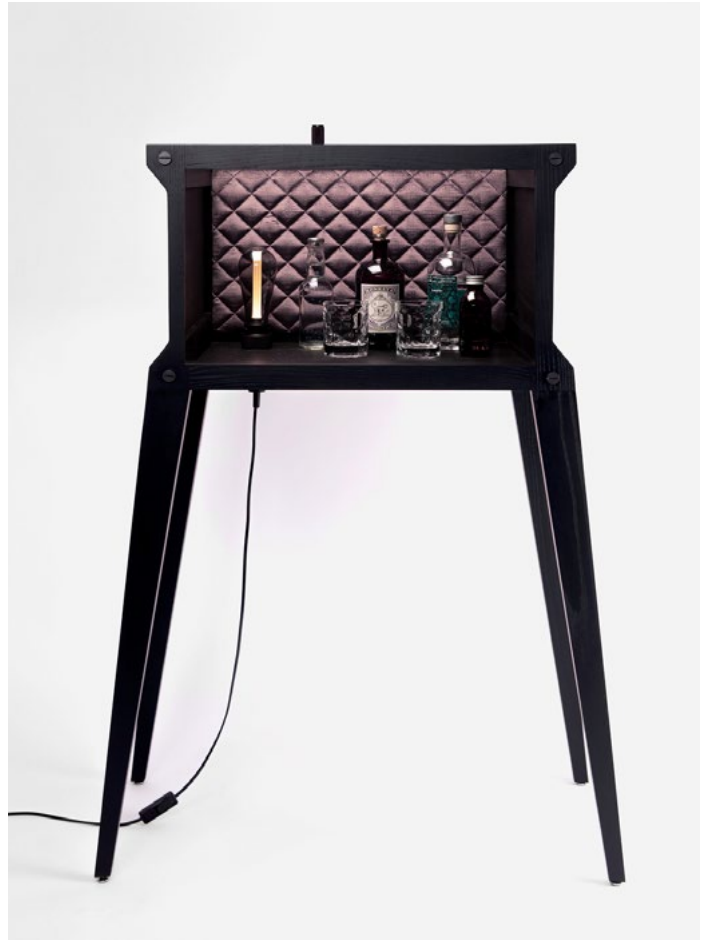

BUSTER + PUNCH

THE POPSTAR BAR

TECH SPEC

THE POPSTAR BAR

The bar has a quilted grey berry silk back panel and is fitted with a knurled solid smoked bronze light fitting. On the top of the bar sits a black marble 'mixing' platform for your drinks.

The bar is then finished with our signature smoked bronze coin screws, a knurled smoked bronze furniture handle and a diamond-etched smoked bronze logo plate.

The bar arrives with detachable legs complete with metal machined brackets - as there is no point in having a POPSTAR in your house, if you can't get it through the door!

busterandpunch.us
info@busterandpunch.us

BUSTER + PUNCH

THE POPSTAR BAR

FINISH	SKU
 Natural Oak / Black Leather / White Marble / Steel  Black Oak / Grey Berry Silk / Black Marble / Smoked Bronze	US-PS-OAK-ST-WM-BL US-PS-BL-SM-BM-GBS
CARE INSTRUCTIONS:	SPECIFICATIONS:
<p>Oak: We recommend using a soft cloth with water or if necessary a delicate cleaning agent that is recommended for wooden surfaces. Do not use agents containing ammonia, alcohol, bleach or substances with abrasive properties. The washed surface should be wiped clean by a dry cloth. If by accident something spills, immediately wipe the stain, not allowing too much liquid to contact the furniture surface.</p> <p>Steel / Smoked Bronze: Wipe with damp cloth with no loose hairs, avoid using any chemicals. Please note all finishes are prone to aging.</p>	E26 screw fitting 110-120V Maximum 40W bulb 2W bulb included