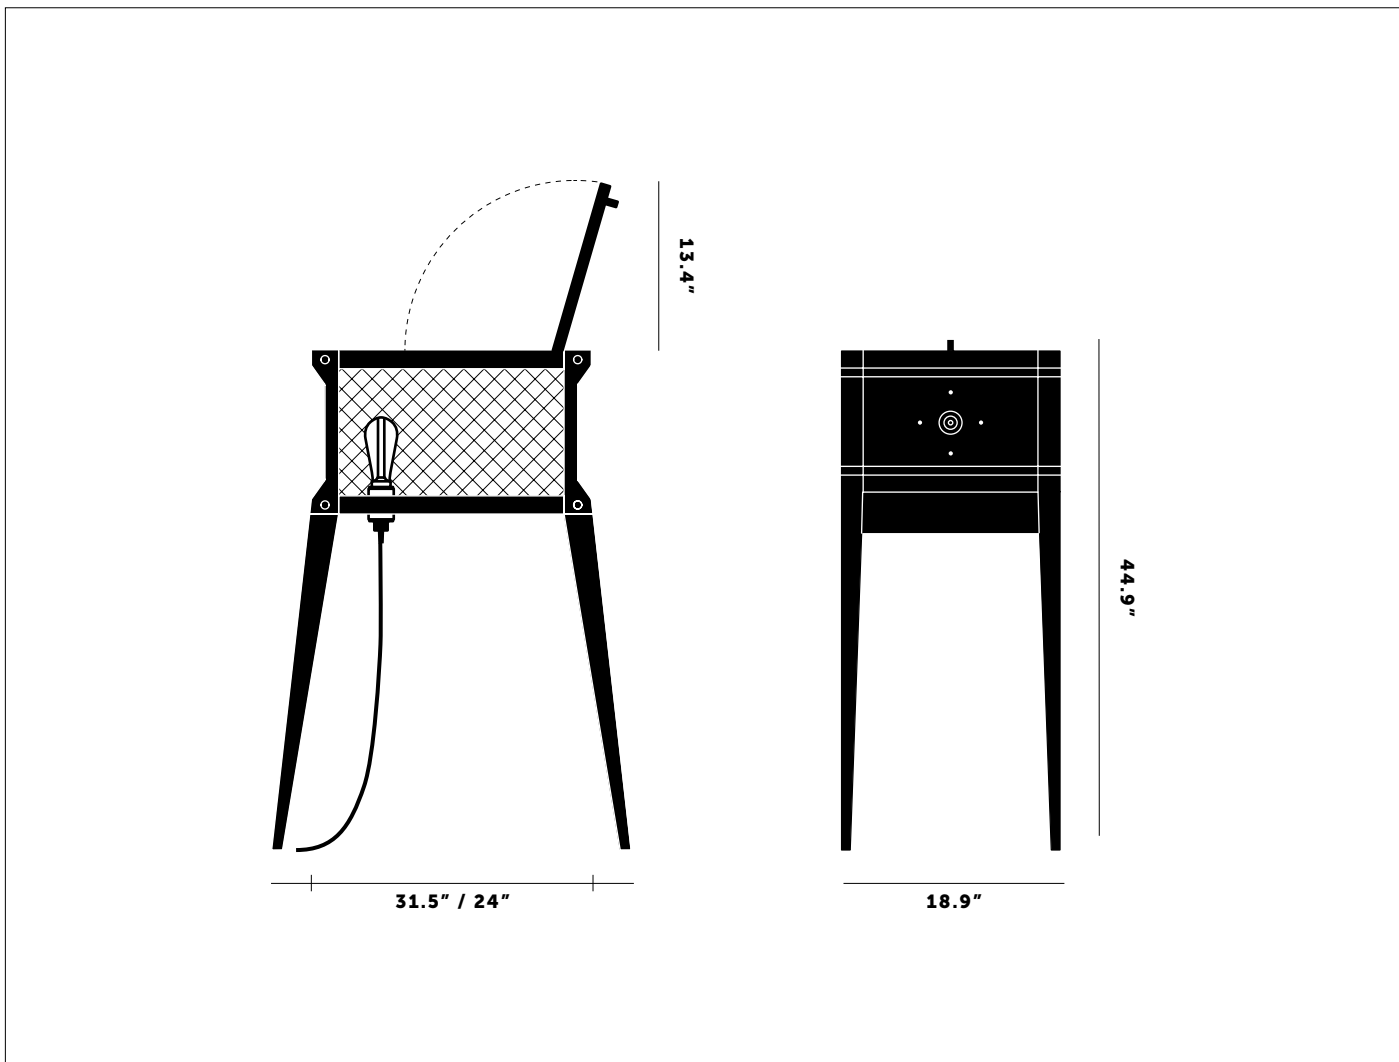

BUSTER + PUNCH

THE POPSTAR BAR

FINISH	SKU
Natural Oak / Black Leather / White Marble / Steel Black Oak / Grey Berry Silk / Black Marble / Smoked Bronze	US-PS-OAK-ST-WM-BL US-PS-BL-SM-BM-GBS
CARE INSTRUCTIONS:	SPECIFICATIONS:
Oak: We recommend using a soft cloth with water or if necessary a delicate cleaning agent that is recommended for wooden surfaces. Do not use agents containing ammonia, alcohol, bleach or substances with abrasive properties. The washed surface should be wiped clean by a dry cloth. If by accident something spills, immediately wipe the stain, not allowing too much liquid to contact the furniture surface. Steel / Smoked Bronze: Wipe with damp cloth with no loose hairs, avoid using any chemicals. Please note all finishes are prone to aging.	E26 screw fitting 110-120V Maximum 40W bulb 2W bulb included