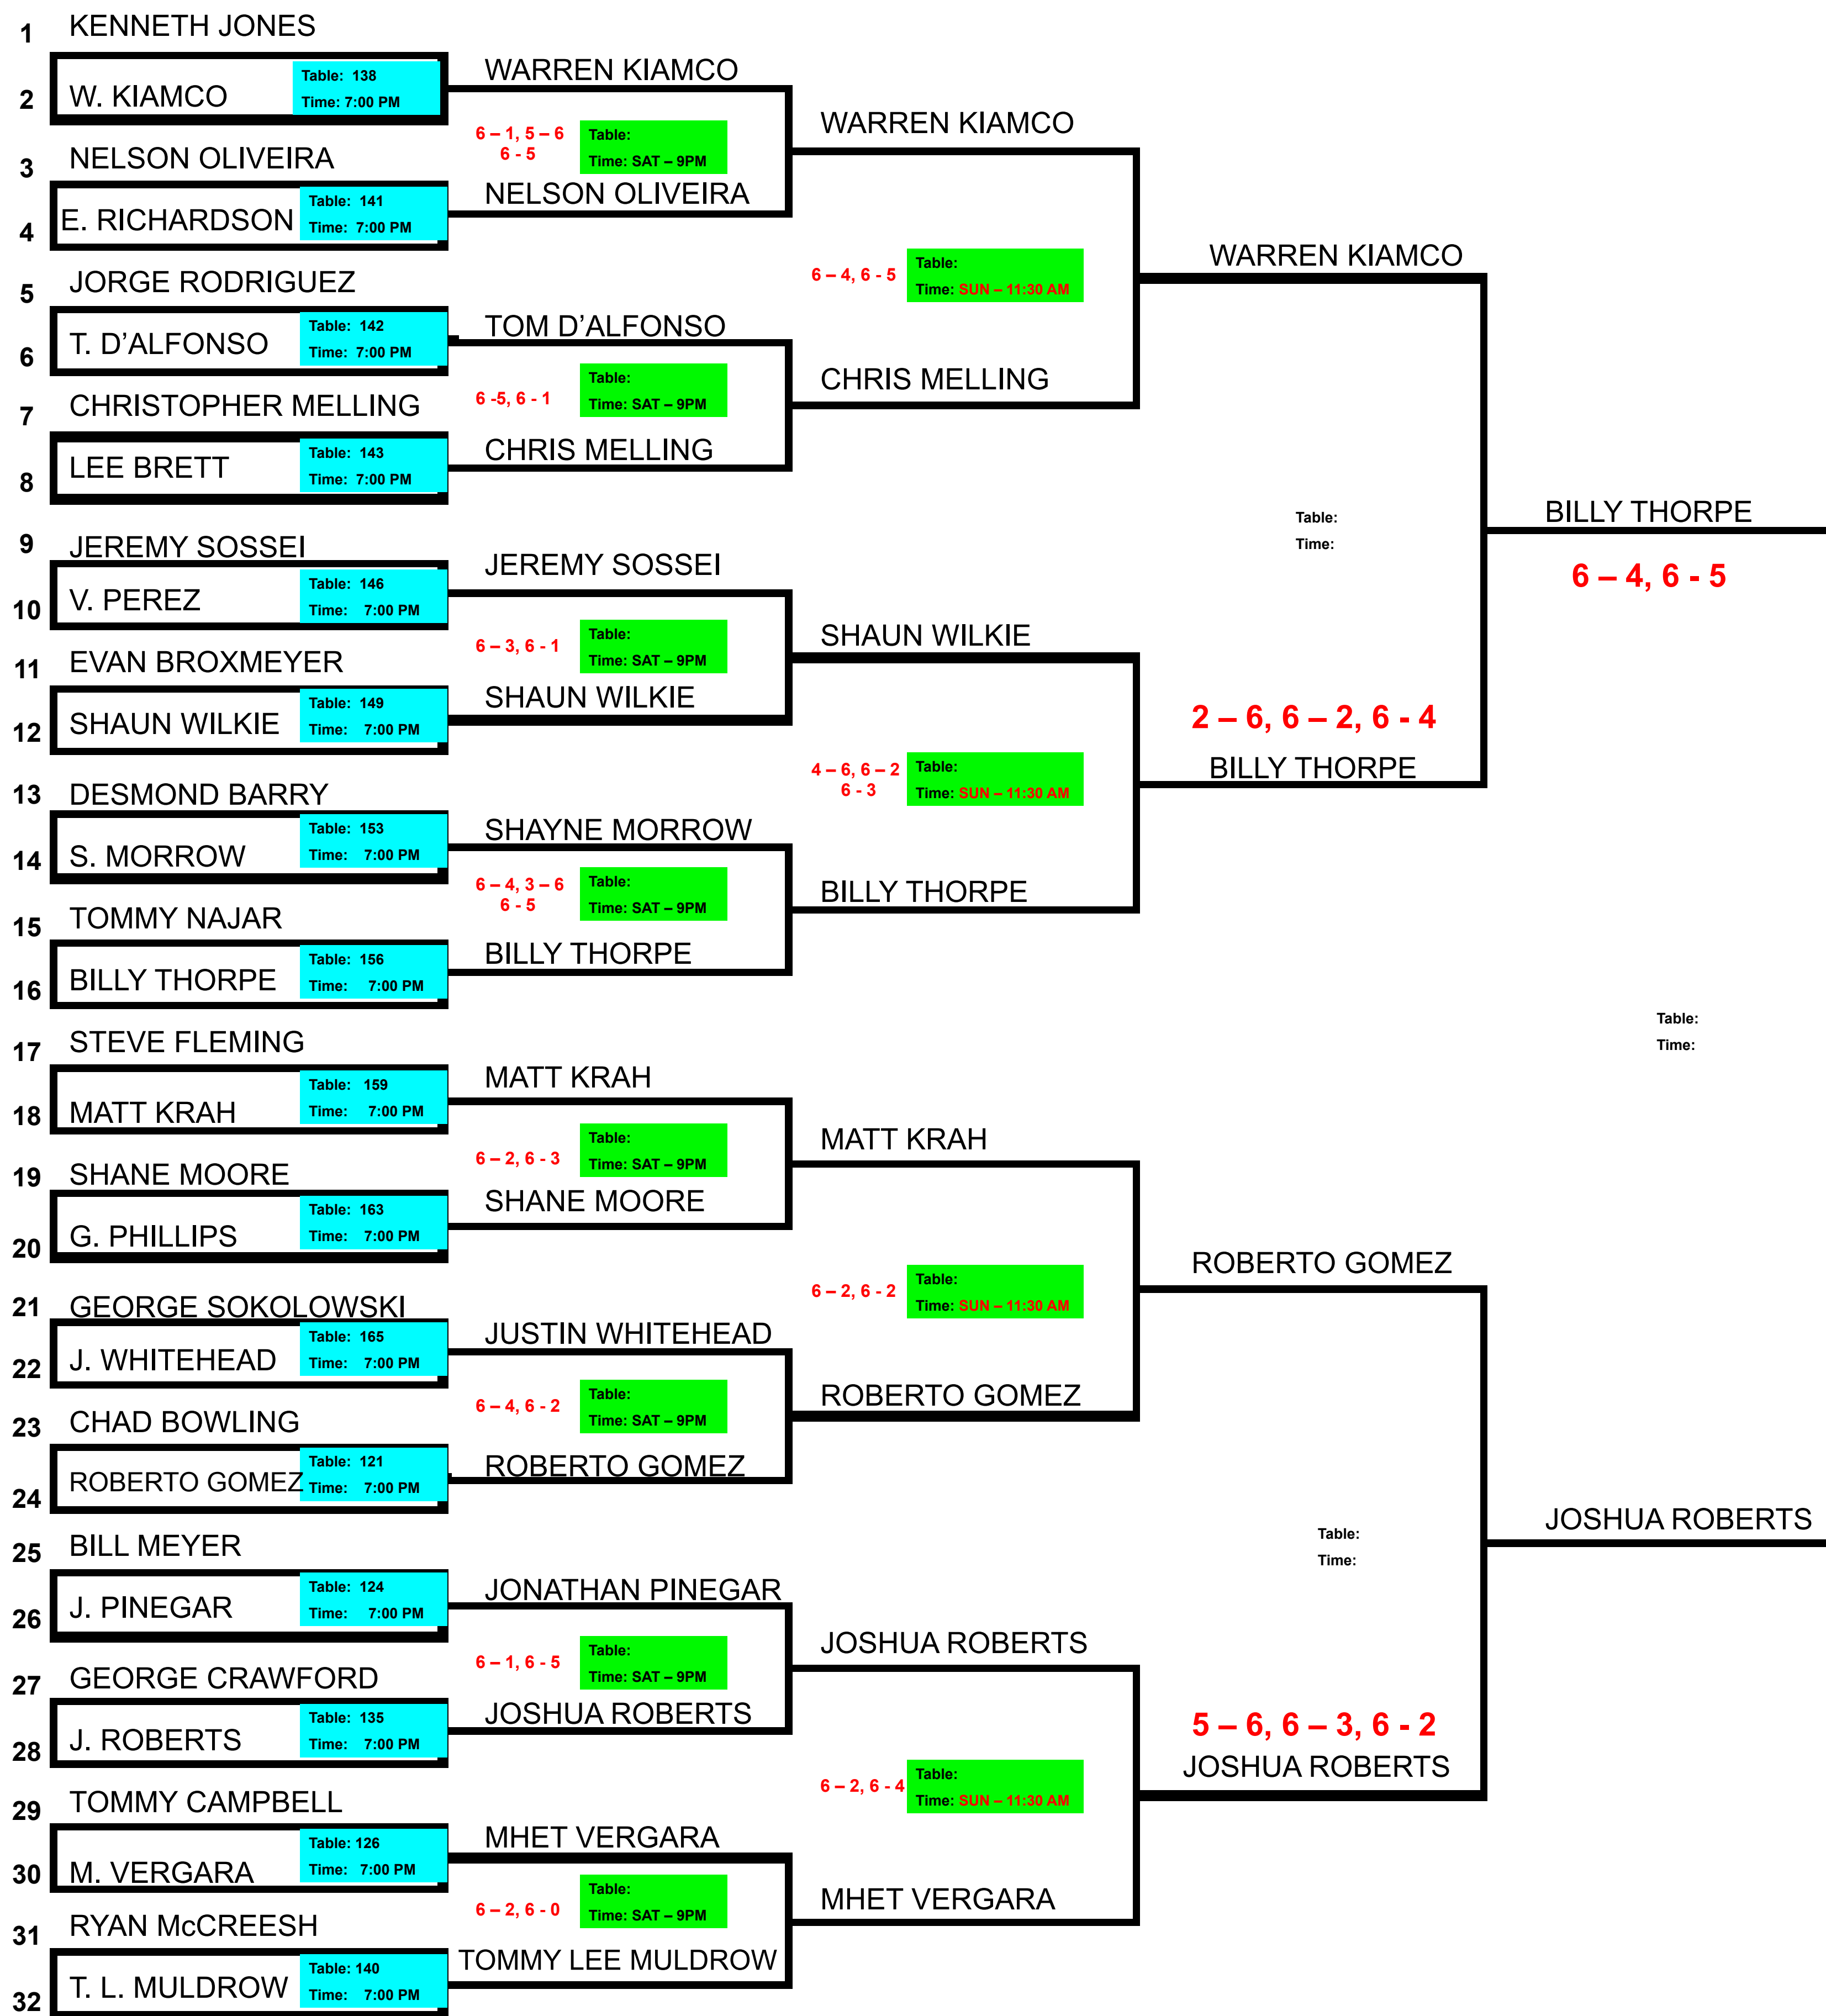

PRO-AM 32 Player

PRO-AM DIVISION

- 32 Players -

- 1st: \$4,000 & Trophy
- 2nd: \$2,000
- 3rd/4th: \$1,000 each
- 5th-8th: \$500 each

BILLY THORPE

PRO-AM BARBOX CHAMPION