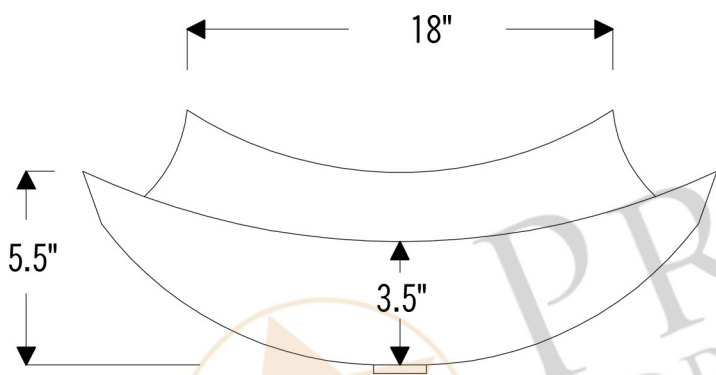

PREMIER
COPPER PRODUCTS

MODEL NUMBER: BSP5_VREC18MSDB-P

- Description: 18" Rectangle Modern Slope Vessel Hammered Copper Sink
- Outer Dimension: 18" x 13.5" x 5.5"
- Installation Type: Vessel, Above Counter 5.5"
- Center Height: 3.5"
- Drain Opening: 1.5"
- Finish: Oil Rubbed Bronze

CODE/STANDARD COMPLIANCE

* IAPMO/cUPC LISTED

THIS PRODUCT IS HAND CRAFTED, SMALL VARIANCES IN COLOR AND SIZE MAY OCCUR.
DO NOT MAKE ANY INSTALLATION CUTS UNTIL YOU RECEIVE YOUR ITEM(S).