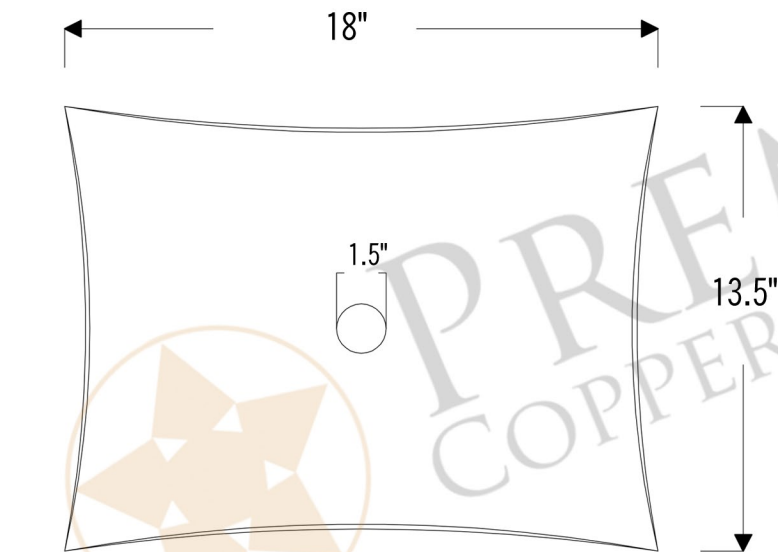

PREMIER
COPPER PRODUCTS

MODEL NUMBER: BSP5_VREC18MSDB-P

- * Description: 18" Rectangle Modern Slope Vessel Hammered Copper Sink
- * Outer Dimension: 18" x 13.5" x 5.5"
- * Installation Type: Vessel, Above Counter 5.5"
- * Center Height: 3.5"
- * Drain Opening: 1.5"
- * Finish: Oil Rubbed Bronze

CODE/STANDARD COMPLIANCE

* IAPMO/cUPC LISTED

THIS PRODUCT IS HAND CRAFTED, SMALL VARIANCES IN COLOR AND SIZE MAY OCCUR.
DO NOT MAKE ANY INSTALLATION CUTS UNTIL YOU RECEIVE YOUR ITEM(S).

PACKAGE INCLUDES THE FOLLOWING ACCESSORIES:

DRAIN DETAILS (Model# D-208ORB)

- * Description: 1.5" Non-Overflow Pop-Up Bathroom Sink Drain
- * Design: Push Up Top
- * Upper Flange Dimension: 2"
- * Material: Solid Brass
- * Prop 65 Compliant

WAX DETAILS (Model# W900-WAX)

SILICONE DETAILS (Model# C900-ORB)

- * Description: Neutral Cure Copper Sink Installation Silicone
- * Color: Oil Rubbed Bronze
- * Size: 4.7oz