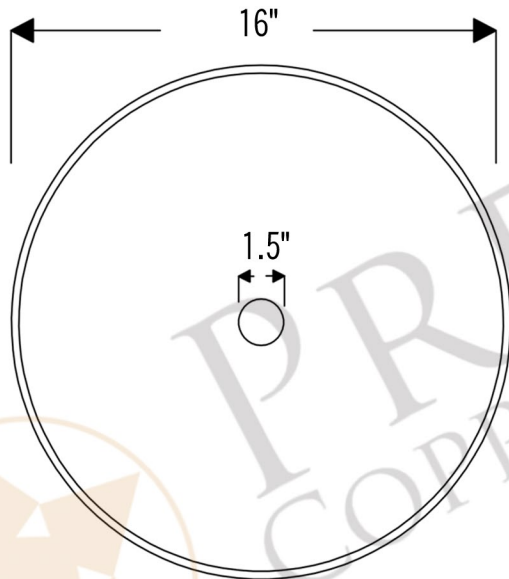

PREMIER
COPPER PRODUCTS

MODEL NUMBER: BSP5_PV16RDB-P

- Description: Round Hand Forged Old World Copper Vessel Sink
- Outer Dimension: 16" x 5"
- Drain Opening: 1.5"
- Finish: Oil Rubbed Bronze

CODE/STANDARD COMPLIANCE

* IAPMO/cUPC LISTED

* ORB: Oil Rubbed Bronze

THIS PRODUCT IS HAND CRAFTED, SMALL VARIANCES IN COLOR AND SIZE MAY OCCUR.
DO NOT MAKE ANY INSTALLATION CUTS UNTIL YOU RECEIVE YOUR ITEM(S).