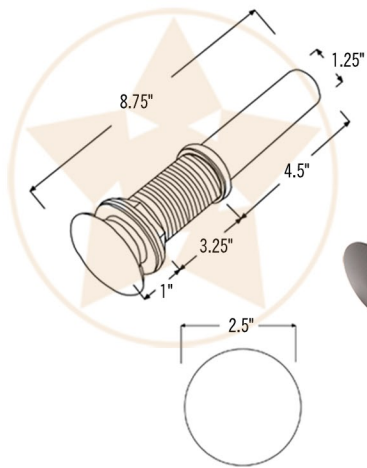

PREMIER
COPPER PRODUCTS

MODEL NUMBER: BSP5_PV16RDB-P

- * Description: Round Hand Forged Old World Copper Vessel Sink
- * Outer Dimension: 16" x 5"
- * Drain Opening: 1.5"
- * Finish: Oil Rubbed Bronze

CODE/STANDARD COMPLIANCE

- * 1.5" Non-Overflow Pop-Up Bathroom Sink Drain / ORB Finish (Model# D-208ORB)
- * Copper Sink Wax (Model# W900-WAX)
- * Neutral Cure Copper Sink Installation Silicone (Model# C900-ORB)

* ORB: Oil Rubbed Bronze

DRAIN DETAILS (Model# D-208ORB)

- * Description: 1.5" Non-Overflow Pop-Up Bathroom Sink Drain
- * Design: Push Up Top
- * Upper Flange Dimension: 2"
- * Material: Solid Brass
- * Prop 65 Compliant

WAX DETAILS (Model# W900-WAX)

SILICONE DETAILS (Model# C900-ORB)

- * Description: Neutral Cure Copper Sink Installation Silicone
- * Color: Oil Rubbed Bronze
- * Size: 4.7oz