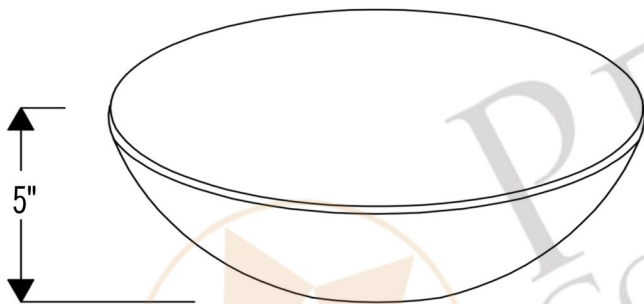

PREMIER
COPPER PRODUCTS

MODEL NUMBER: BSP5_PV16RDB-P

- Description: Round Hand Forged Old World Copper Vessel Sink
- Outer Dimension: 16" x 5"
- Drain Opening: 1.5"
- Finish: Oil Rubbed Bronze

CODE/STANDARD COMPLIANCE

* IAPMO/cUPC LISTED

* ORB: Oil Rubbed Bronze

THIS PRODUCT IS HAND CRAFTED, SMALL VARIANCES IN COLOR AND SIZE MAY OCCUR.
DO NOT MAKE ANY INSTALLATION CUTS UNTIL YOU RECEIVE YOUR ITEM(S).