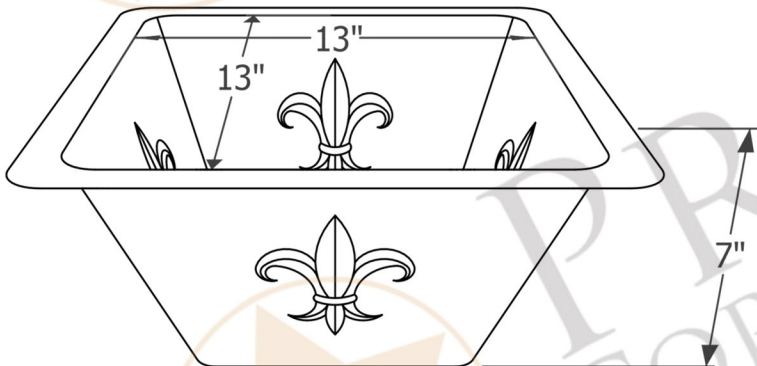

PREMIER
COPPER PRODUCTS

MODEL NUMBER: BSP5_BS15FDB3-D

- Description: 15" Square Fleur De Lis Copper Bar/Prep Sink with 3.5" Drain Opening
- Outer Dimension: 15" x 15" x 7"
- Inner Dimension: 13" x 13" x 7"
- Rim: 1"
- Drain Opening: 3.5"
- Finish: Oil Rubbed Bronze
- Design: Fleur De Lis

CODE/STANDARD COMPLIANCE

* IAPMO/cUPC LISTED

* ORB: Oil Rubbed Bronze

THIS PRODUCT IS HAND CRAFTED, SMALL VARIANCES IN COLOR AND SIZE MAY OCCUR.
DO NOT MAKE ANY INSTALLATION CUTS UNTIL YOU RECEIVE YOUR ITEM(S).