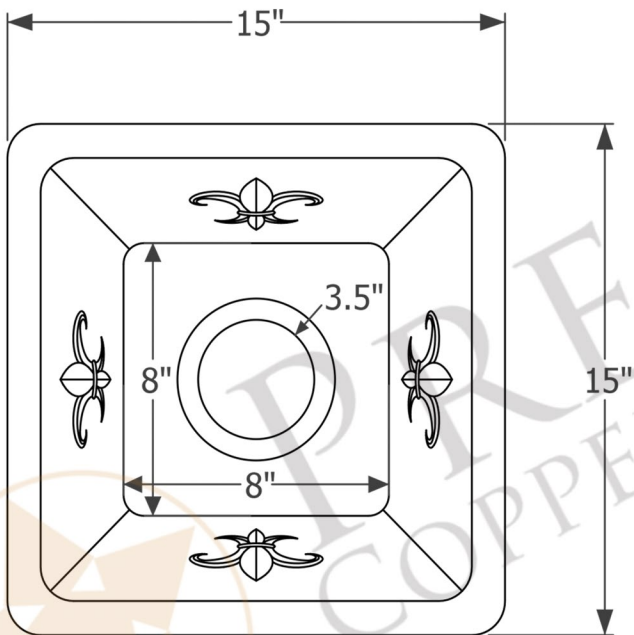

PREMIER
COPPER PRODUCTS

MODEL NUMBER: BSP5_BS15FDB3-D

- Description: 15" Square Fleur De Lis Copper Bar/Prep Sink with 3.5" Drain Opening
- Outer Dimension: 15" x 15" x 7"
- Inner Dimension: 13" x 13" x 7"
- Rim: 1"
- Drain Opening: 3.5"
- Finish: Oil Rubbed Bronze
- Design: Fleur De Lis

CODE/STANDARD COMPLIANCE

* IAPMO/cUPC LISTED

* ORB: Oil Rubbed Bronze

THIS PRODUCT IS HAND CRAFTED, SMALL VARIANCES IN COLOR AND SIZE MAY OCCUR.
DO NOT MAKE ANY INSTALLATION CUTS UNTIL YOU RECEIVE YOUR ITEM(S).