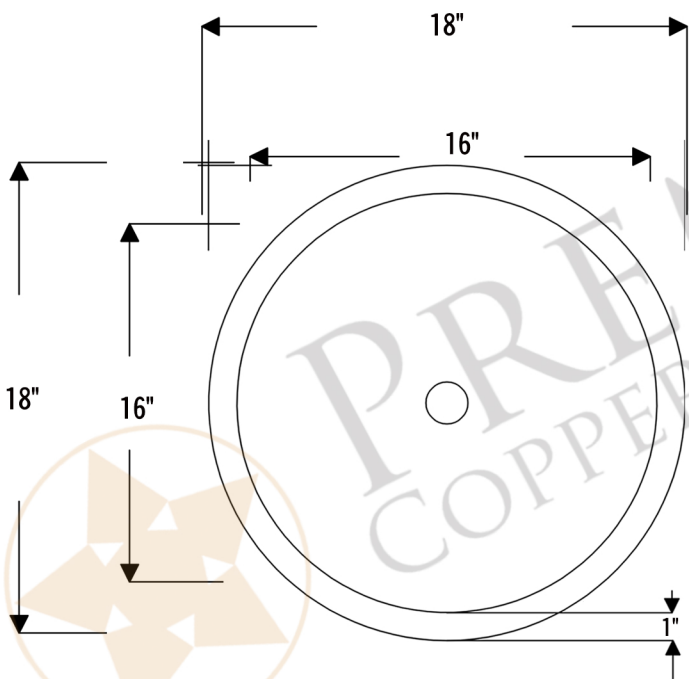

PREMIER
COPPER PRODUCTS

MODEL NUMBER: TFLR18DB

**DESCRIPTION: Terra Firma 18" Round Under Counter
Bathroom Sink**

OUTER DIMENSION: 18" x 4"

INNER DIMENSION: 16" x 4"

BOTTOM SINK FLOOR DIMENSION: 11" Rounded

SINK HEIGHT: 4"

TEXTURE: Terra Firma

FINISH: Living Copper / Oil Rubbed Bronze

RIM: 1"

DRAIN OPENING: 1.5"

INSTALLATION TYPE: Undermount

CODE/STANDARD COMPLIANCE

* IAPMO/cUPC LISTED