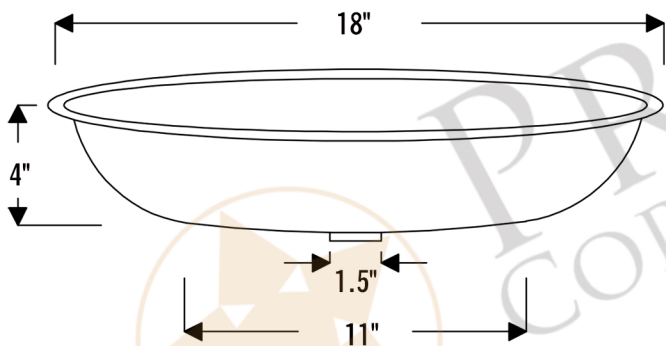

PREMIER
COPPER PRODUCTS

MODEL NUMBER: TFLR18DB

**DESCRIPTION: Terra Firma 18" Round Under Counter
Bathroom Sink**

OUTER DIMENSION: 18" x 4"

INNER DIMENSION: 16" x 4"

BOTTOM SINK FLOOR DIMENSION: 11" Rounded

SINK HEIGHT: 4"

TEXTURE: Terra Firma

FINISH: Living Copper / Oil Rubbed Bronze

RIM: 1"

DRAIN OPENING: 1.5"

INSTALLATION TYPE: Undermount

CODE/STANDARD COMPLIANCE

* IAPMO/cUPC LISTED