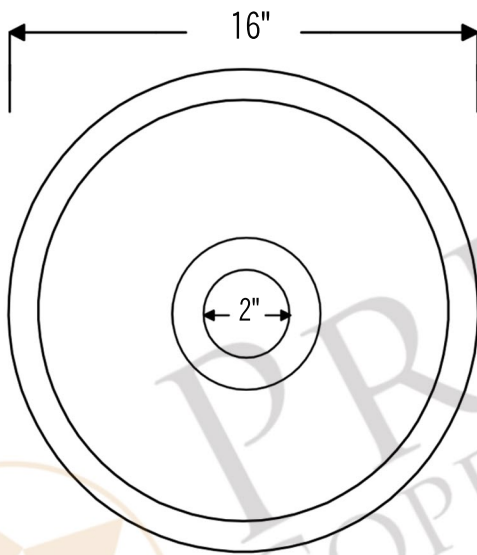

PREMIER
COPPER PRODUCTS

MODEL NUMBER: BSP5_BR16DB2-B

- Description: 16" Round Hammered Copper Bar Sink with 2" Drain Opening
- Outer Dimension: 16" x 7"
- Inner Dimension: 14" x 7"
- Rim: 1"
- Drain Opening: 2"
- Finish: Oil Rubbed Bronze

CODE/STANDARD COMPLIANCE

* IAPMO/cUPC LISTED

* ORB: Oil Rubbed Bronze

THIS PRODUCTS IS HAND CRAFTED, SMALL VARIANCES IN COLOR AND SIZE MAY OCCUR.
DO NOT MAKE ANY INSTALLATION CUTS UNTIL YOU RECEIVE YOUR ITEM(S).