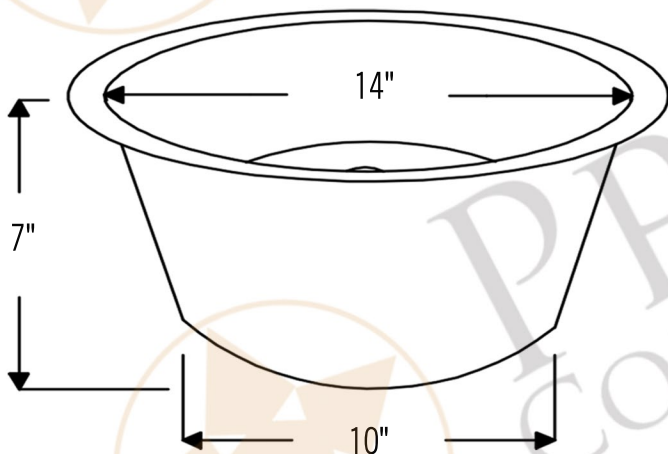

PREMIER
COPPER PRODUCTS

MODEL NUMBER: BSP5_BR16DB2-B

- Description: 16" Round Hammered Copper Bar Sink with 2" Drain Opening
- Outer Dimension: 16" x 7"
- Inner Dimension: 14" x 7"
- Rim: 1"
- Drain Opening: 2"
- Finish: Oil Rubbed Bronze

CODE/STANDARD COMPLIANCE

* IAPMO/cUPC LISTED

* ORB: Oil Rubbed Bronze

THIS PRODUCTS IS HAND CRAFTED, SMALL VARIANCES IN COLOR AND SIZE MAY OCCUR.
DO NOT MAKE ANY INSTALLATION CUTS UNTIL YOU RECEIVE YOUR ITEM(S).