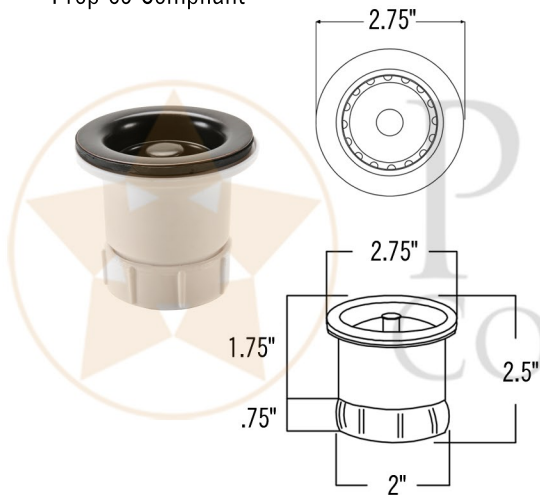

PREMIER
COPPER PRODUCTS

MODEL NUMBER: BSP5_BR16DB2-B

- * Description: 16" Round Hammered Copper Bar Sink with 2" Drain Opening
- * Outer Dimension: 16" x 7"
- * Inner Dimension: 14" x 7"
- * Rim: 1"
- * Drain Opening: 2"
- * Finish: Oil Rubbed Bronze

PACKAGE INCLUDES THE FOLLOWING ACCESSORIES:

- * 2" Basket Strainer Drain / ORB Finish (Model# D-133ORB)
- * Copper Sink Wax (Model# W900-WAX)
- * Neutral Cure Copper Sink Installation Silicone (Model# C900-ORB)

* ORB: Oil Rubbed Bronze

DRAIN DETAILS (Model# D-133ORB)

- * Description: 2" Bar Basket Sink Drain
- * Upper Flange Dimension: 2.75"
- * Material: Solid Brass
- * Prop 65 Compliant

WAX DETAILS (Model# W900-WAX)

SILICONE DETAILS (Model# C900-ORB)

- * Description: Neutral Cure Copper Sink Installation Silicone
- * Color: Oil Rubbed Bronze
- * Size: 4.7oz