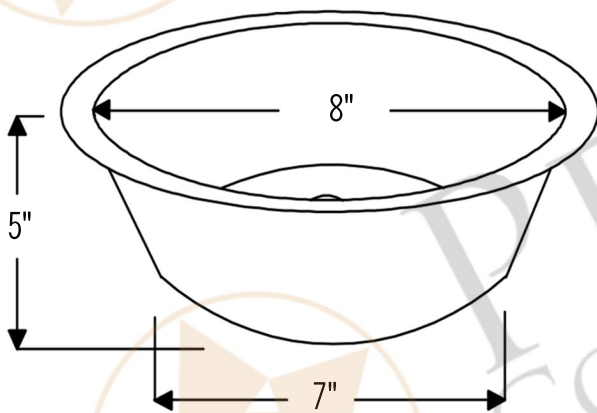

PREMIER  
COPPER PRODUCTS

MODEL NUMBER: BSP5\_BR10DB2-B

- \* Description: 10" Round Hammered Copper Bar Sink with 2" Drain Opening
- \* Outer Dimension: 10" x 5"
- \* Inner Dimension: 8" x 5"
- \* Rim: 1"
- \* Drain Opening: 2"
- \* Finish: Oil Rubbed Bronze

### DRAIN DETAILS (Model# D-133ORB)

- \* Description: 2" Bar Basket Sink Drain
- \* Upper Flange Dimension: 2.75"
- \* Material: Solid Brass
- \* Prop 65 Compliant

### SILICONE DETAILS (Model# C900-ORB)

- \* Description: Neutral Cure Copper Sink Installation Silicone
- \* Color: Oil Rubbed Bronze
- \* Size: 4.7oz