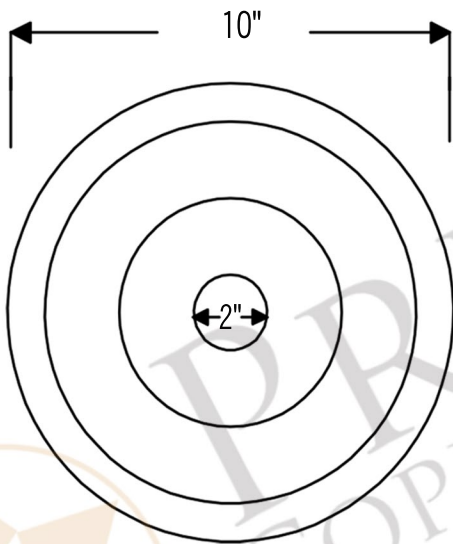

PREMIER  
COPPER PRODUCTS

MODEL NUMBER: BSP5\_BR10DB2-B

- \* Description: 10" Round Hammered Copper Bar Sink with 2" Drain Opening
- \* Outer Dimension: 10" x 5"
- \* Inner Dimension: 8" x 5"
- \* Rim: 1"
- \* Drain Opening: 2"
- \* Finish: Oil Rubbed Bronze

### DRAIN DETAILS (Model# D-133ORB)

- \* Description: 2" Bar Basket Sink Drain
- \* Upper Flange Dimension: 2.75"
- \* Material: Solid Brass
- \* Prop 65 Compliant

### SILICONE DETAILS (Model# C900-ORB)

- \* Description: Neutral Cure Copper Sink Installation Silicone
- \* Color: Oil Rubbed Bronze
- \* Size: 4.7oz