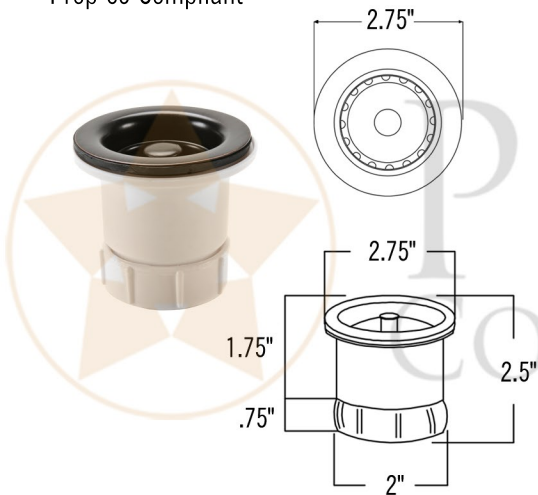

PREMIER  
COPPER PRODUCTS

MODEL NUMBER: BSP5\_BR10DB2-B

- \* Description: 10" Round Hammered Copper Bar Sink with 2" Drain Opening
- \* Outer Dimension: 10" x 5"
- \* Inner Dimension: 8" x 5"
- \* Rim: 1"
- \* Drain Opening: 2"
- \* Finish: Oil Rubbed Bronze

## PACKAGE INCLUDES THE FOLLOWING ACCESSORIES:

- \* 2" Basket Strainer Drain / ORB Finish (Model# D-133ORB)
- \* Copper Sink Wax (Model# W900-WAX)
- \* Neutral Cure Copper Sink Installation Silicone (Model# C900-ORB)

### DRAIN DETAILS (Model# D-133ORB)

- \* Description: 2" Bar Basket Sink Drain
- \* Upper Flange Dimension: 2.75"
- \* Material: Solid Brass
- \* Prop 65 Compliant

### SILICONE DETAILS (Model# C900-ORB)

- \* Description: Neutral Cure Copper Sink Installation Silicone
- \* Color: Oil Rubbed Bronze
- \* Size: 4.7oz