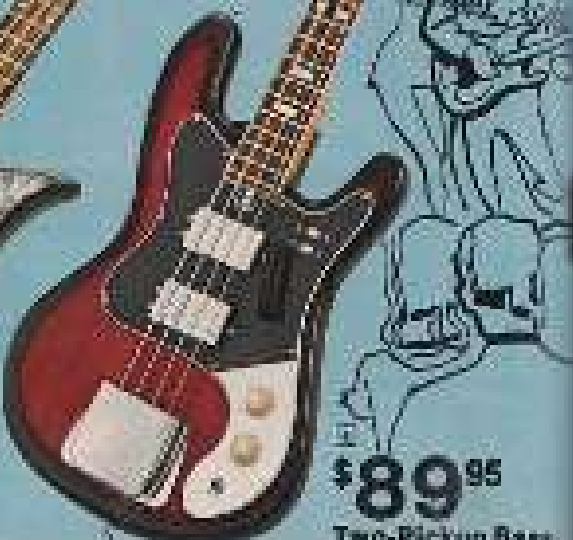

Solid-Body Electric Guitars—"Hot Rockers"

"Pick Up" Your Performance with These Easy-Play Guitars—They Look Good, They Sound Great, and They're Priced Right!

\$59⁹⁵

\$79⁹⁵

\$59⁹⁵
Bass

\$89⁹⁵
Two-Pickup Bass

Two-Pickup with Tremolo

The most popular guitar for day-in, day-out performance! Adjustable pickups, adjustable chrome bridge, chromed compression tremolo, Fullaction, 22-fret rosewood fingerboard, Volume and tone controls, two standby switches, decorated pick guard and acrylic 19^{1/2}-inch singlet finish body. 39" L x 12 1/2" W. Imported.
12 F 24821W Shpg. wt. 10 lbs. Net \$59.95
12 F 24822W Lined Case for Above, Shpg. wt. 4 1/2 lbs. Net \$11.95

Deluxe Four Pickup with Tremolo

An instrument with great flair and style! Slim-line steel-reinforced neck, variable string guides and adjustable bridge, tremolo with large fat bar. Oval rosewood fingerboard with 50 flat-type frets, on-off and volume controls for each pickup, Master tone control, Ebony pick guard, gold floral inlay, 3-position markers. 40 1/2" L x 13 1/2" W. Imported.
12 F 24880W Shpg. wt. 10 lbs. Net \$79.95
12 F 13351W Lined Case for Above, Shpg. wt. 4 1/2 lbs. Net \$11.95

Single-Pickup Bass

Double cut-away electric bass guitar is great for performers. Has individual string adjusters, tone and volume controls, chrome tail piece, laminated steel-reinforced 30.05x20 1/2" neck, Rosewood fingerboard and rest, decorated pick guard and high-gloss lacquer sunburst finish. Adjustable bridge for easy action, 42 1/2" x 12 1/4" W. With cord.
12 F 24885W Imported, Shpg. wt. 10 lbs. Net \$59.95
12 F 24813W Lined Case for Above, Shpg. wt. 4 lbs. Net \$12.95