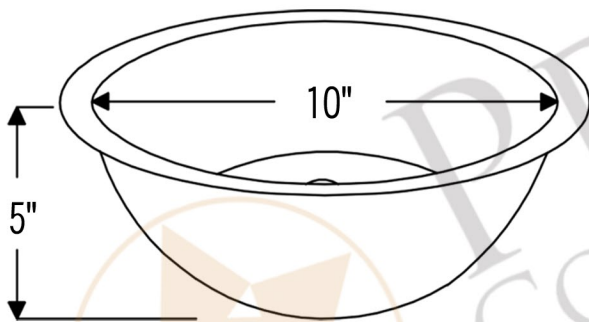

PREMIER
COPPER PRODUCTS

MODEL NUMBER: BSP5_LR12FDB-P

- Description: 12" Small Round Under Counter Hammered Copper Sink
- Outer Dimension: 12" x 5"
- Inner Dimension: 10" x 5"
- Rim: 1"
- Drain Opening: 1.5"
- Finish: Oil Rubbed Bronze

CODE/STANDARD COMPLIANCE

* IAPMO/cUPC LISTED

* ORB: Oil Rubbed Bronze

THIS PRODUCT IS HAND CRAFTED, SMALL VARIANCES IN COLOR AND SIZE MAY OCCUR.
DO NOT MAKE ANY INSTALLATION CUTS UNTIL YOU RECEIVE YOUR ITEM(S).