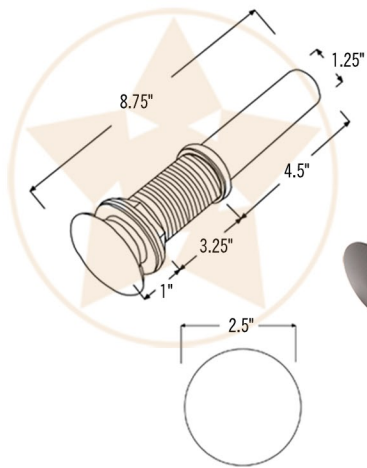

PREMIER
COPPER PRODUCTS

MODEL NUMBER: BSP5_LR12FDB-P

- * Description: 12" Small Round Under Counter Hammered Copper Sink
- * Outer Dimension: 12" x 5"
- * Inner Dimension: 10" x 5"
- * Rim: 1"
- * Drain Opening: 1.5"
- * Finish: Oil Rubbed Bronze

PACKAGE INCLUDES THE FOLLOWING ACCESSORIES:

- * 1.5" Non-Overflow Pop-Up Bathroom Sink Drain / ORB Finish (Model# D-208ORB)
- * Copper Sink Wax (Model# W900-WAX)
- * Neutral Cure Copper Sink Installation Silicone (Model# C900-ORB)

* ORB: Oil Rubbed Bronze

DRAIN DETAILS (Model# D-208ORB)

- * Description: 1.5" Non-Overflow Pop-Up Bathroom Sink Drain
- * Design: Push Up Top
- * Upper Flange Dimension: 2"
- * Material: Solid Brass
- * Prop 65 Compliant

SILICONE DETAILS (Model# C900-ORB)

- * Description: Neutral Cure Copper Sink Installation Silicone
- * Color: Oil Rubbed Bronze
- * Size: 4.7oz