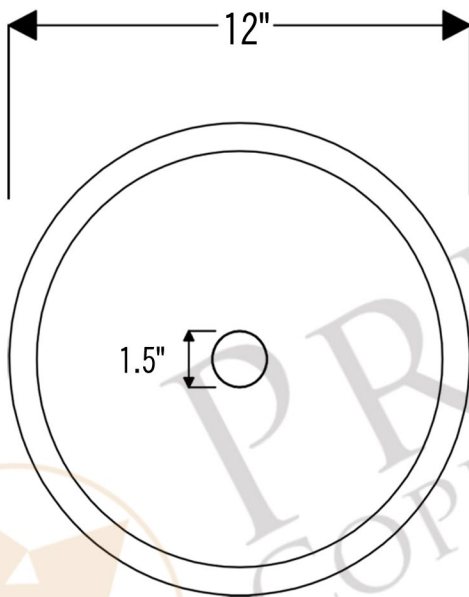

PREMIER
COPPER PRODUCTS

MODEL NUMBER: BSP5_LR12FDB-P

- Description: 12" Small Round Under Counter Hammered Copper Sink
- Outer Dimension: 12" x 5"
- Inner Dimension: 10" x 5"
- Rim: 1"
- Drain Opening: 1.5"
- Finish: Oil Rubbed Bronze

CODE/STANDARD COMPLIANCE

* IAPMO/cUPC LISTED

* ORB: Oil Rubbed Bronze

THIS PRODUCT IS HAND CRAFTED, SMALL VARIANCES IN COLOR AND SIZE MAY OCCUR.
DO NOT MAKE ANY INSTALLATION CUTS UNTIL YOU RECEIVE YOUR ITEM(S).