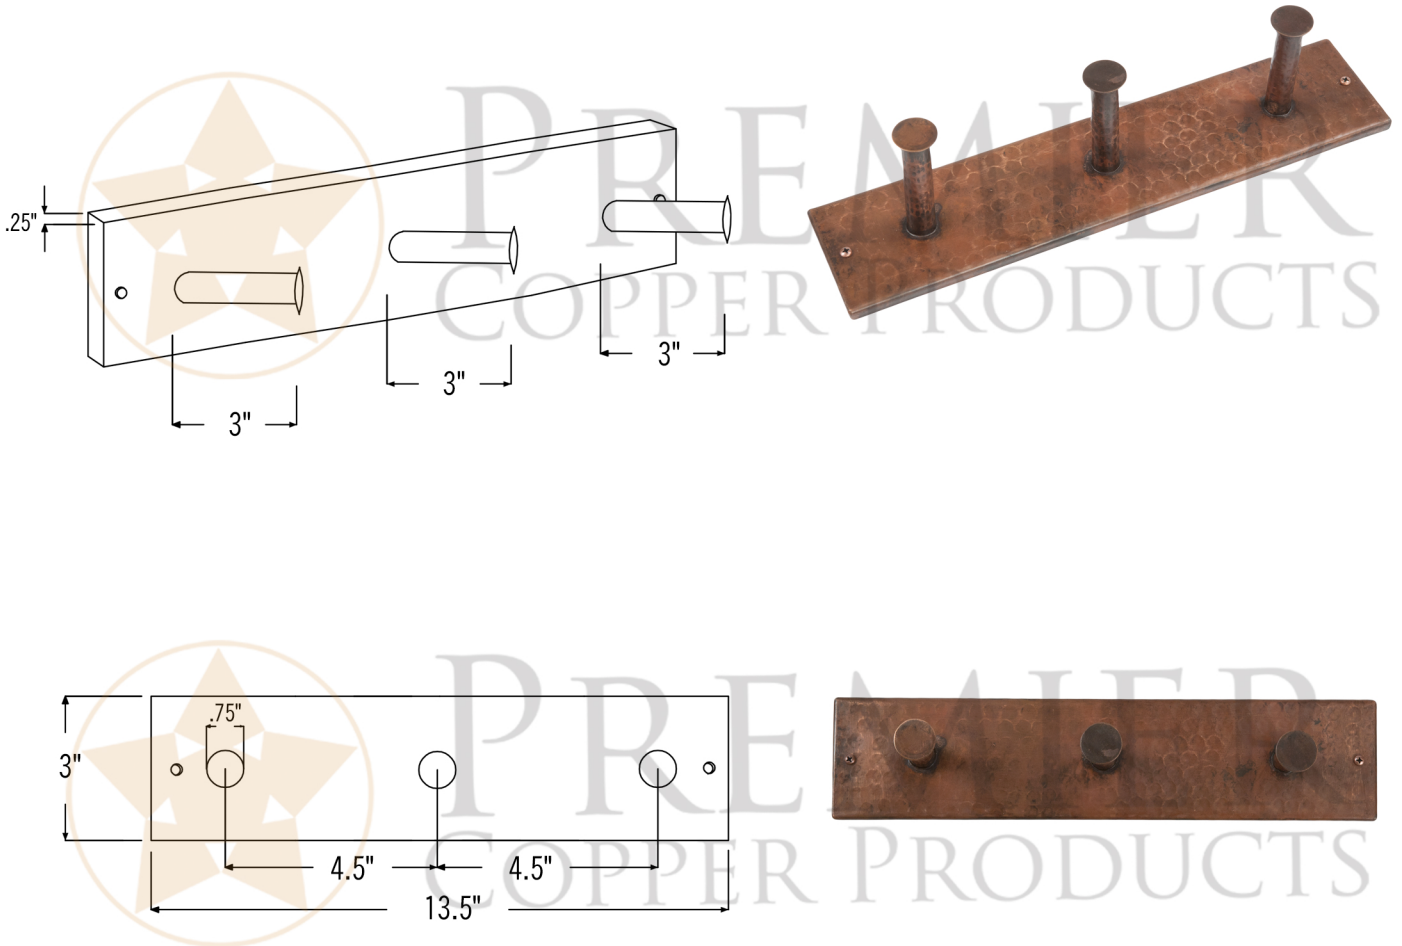

PREMIER
COPPER PRODUCTS

MODEL NUMBER: RH3

- * Description: Hand Hammered Copper Triple Robe/Towel Hook
- * Outer Dimension: 13.5" x 3" x 3.25"
- * Hook Length: 3"
- * Number of Hooks: 3
- * Installation Type: Wall Mount (2 Screws Included)
- * Finish: Oil Rubbed Bronze

THIS PRODUCT IS HAND CRAFTED, SMALL VARIANCES IN COLOR AND SIZE MAY OCCUR.
DO NOT MAKE ANY INSTALLATION CUTS UNTIL YOU RECEIVE YOUR ITEM(S).