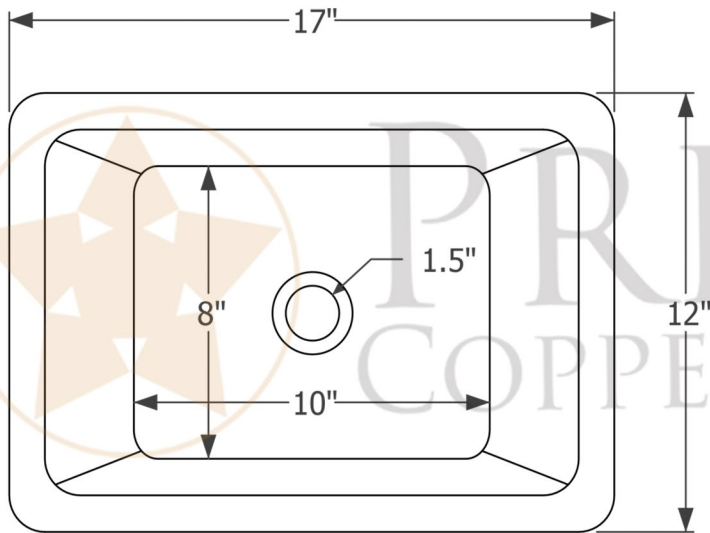

- * Description: 17" Rectangle Under Counter Hammered Copper Bathroom Sink in Polished Copper
- * Outer Dimension: 17" x 12" x 7"
- * Inner Dimension: 15" x 10" x 7"
- * Rim: 1" Flat Rim
- * Drain Opening: 1.5"
- * Finish: Polished Copper

CODE/STANDARD COMPLIANCE

* IAPMO/cUPC LISTED

THIS PRODUCT IS HAND CRAFTED, SMALL VARIANCES IN COLOR AND SIZE MAY OCCUR.
DO NOT MAKE ANY INSTALLATION CUTS UNTIL YOU RECEIVE YOUR ITEM(S).

PACKAGE INCLUDES THE FOLLOWING ACCESSORIES:

- * 1.5" Non-Overflow Pop-Up Bathroom Sink Drain / PC Finish (Model# D-208PC)
- * Copper Sink Wax (Model# W900-WAX)

* PC: Polished Copper

DRAIN DETAILS (Model# D-208PC)

- * Description: 1.5" Non-Overflow Pop-Up Bathroom Sink Drain
- * Design: Push Up Top
- * Upper Flange Dimension: 2"
- * Material: Solid Brass
- * Prop 65 Compliant