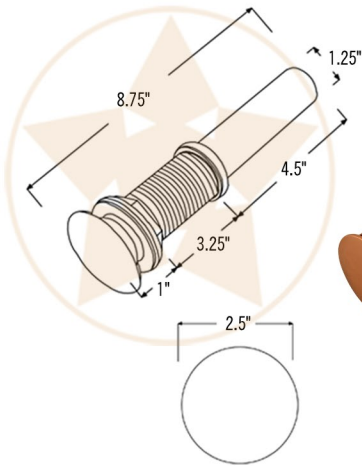

- * Description: 17" Rectangle Under Counter Hammered Copper Bathroom Sink in Polished Copper
- * Outer Dimension: 17" x 12" x 7"
- * Inner Dimension: 15" x 10" x 7"
- * Rim: 1" Flat Rim
- * Drain Opening: 1.5"
- * Finish: Polished Copper

CODE/STANDARD COMPLIANCE

* IAPMO/cUPC LISTED

THIS PRODUCT IS HAND CRAFTED, SMALL VARIANCES IN COLOR AND SIZE MAY OCCUR.
DO NOT MAKE ANY INSTALLATION CUTS UNTIL YOU RECEIVE YOUR ITEM(S).

PACKAGE INCLUDES THE FOLLOWING ACCESSORIES:

- * 1.5" Non-Overflow Pop-Up Bathroom Sink Drain / PC Finish (Model# D-208PC)
- * Copper Sink Wax (Model# W900-WAX)

* PC: Polished Copper

DRAIN DETAILS (Model# D-208PC)

- * Description: 1.5" Non-Overflow Pop-Up Bathroom Sink Drain
- * Design: Push Up Top
- * Upper Flange Dimension: 2"
- * Material: Solid Brass
- * Prop 65 Compliant