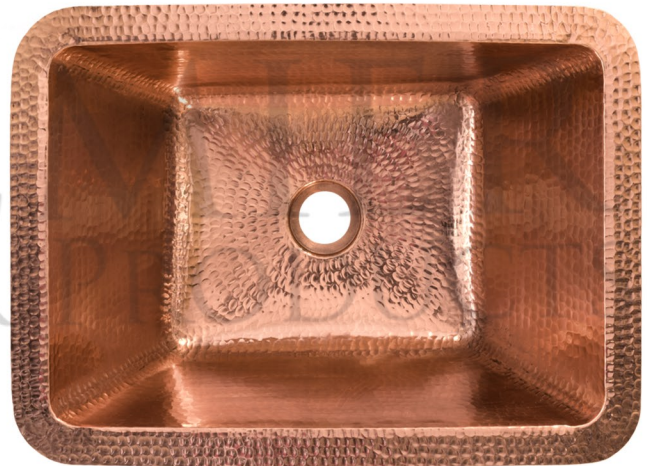

- Description: 17" Rectangle Under Counter Hammered Copper Bathroom Sink in Polished Copper
- Outer Dimension: 17" x 12" x 7"
- Inner Dimension: 15" x 10" x 7"
- Rim: 1" Flat Rim
- Drain Opening: 1.5"
- Finish: Polished Copper

CODE/STANDARD COMPLIANCE

* IAPMO/cUPC LISTED

THIS PRODUCT IS HAND CRAFTED, SMALL VARIANCES IN COLOR AND SIZE MAY OCCUR.
DO NOT MAKE ANY INSTALLATION CUTS UNTIL YOU RECEIVE YOUR ITEM(S).