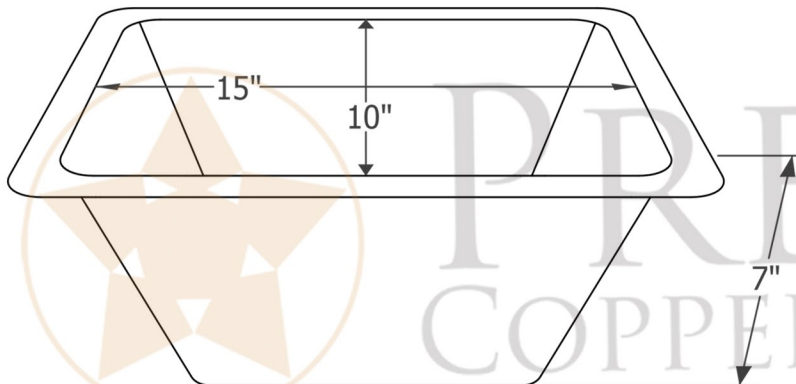

- * Description: 17" Rectangle Under Counter Hammered Copper Bathroom Sink in Polished Copper
- * Outer Dimension: 17" x 12" x 7"
- * Inner Dimension: 15" x 10" x 7"
- * Rim: 1" Flat Rim
- * Drain Opening: 1.5"
- * Finish: Polished Copper

CODE/STANDARD COMPLIANCE

* IAPMO/cUPC LISTED

THIS PRODUCT IS HAND CRAFTED, SMALL VARIANCES IN COLOR AND SIZE MAY OCCUR.
DO NOT MAKE ANY INSTALLATION CUTS UNTIL YOU RECEIVE YOUR ITEM(S).

PACKAGE INCLUDES THE FOLLOWING ACCESSORIES:

- * 1.5" Non-Overflow Pop-Up Bathroom Sink Drain / PC Finish (Model# D-208PC)
- * Copper Sink Wax (Model# W900-WAX)

* PC: Polished Copper

DRAIN DETAILS (Model# D-208PC)

- * Description: 1.5" Non-Overflow Pop-Up Bathroom Sink Drain
- * Design: Push Up Top
- * Upper Flange Dimension: 2"
- * Material: Solid Brass
- * Prop 65 Compliant