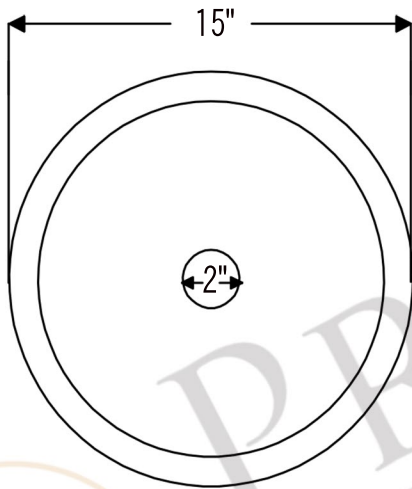

PREMIER
COPPER PRODUCTS

MODEL NUMBER: BSP5_BV15DB2-B

- Description: 15" Round Bar Vessel Tub Sink w/ 2" Drain Size
- Outer Dimensions: 15" x 6"
- Inner Dimensions: 13" x 4.5"
- Skirt Dimension: 1.5"
- Rim: 1"
- Drain Opening: 2"
- Finish: Oil Rubbed Bronze

CODE/STANDARD COMPLIANCE

* IAPMO/cUPC LISTED

* ORB: Oil Rubbed Bronze

THIS PRODUCT IS HAND CRAFTED, SMALL VARIANCES IN COLOR AND SIZE MAY OCCUR.
DO NOT MAKE ANY INSTALLATION CUTS UNTIL YOU RECEIVE YOUR ITEM(S).