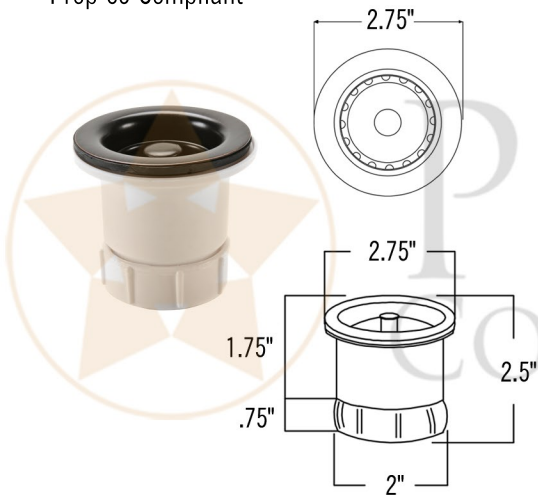

PREMIER
COPPER PRODUCTS

MODEL NUMBER: BSP5_BV15DB2-B

- * Description: 15" Round Bar Vessel Tub Sink w/ 2" Drain Size
- * Outer Dimensions: 15" x 6"
- * Inner Dimensions: 13" x 4.5"
- * Skirt Dimension: 1.5"
- * Rim: 1"
- * Drain Opening: 2"
- * Finish: Oil Rubbed Bronze

PACKAGE INCLUDES THE FOLLOWING ACCESSORIES:

- * 2" Basket Strainer Drain / ORB Finish (Model# D-133ORB)
- * Copper Sink Wax (Model# W900-WAX)
- * Neutral Cure Copper Sink Installation Silicone (Model# C900-ORB)

* ORB: Oil Rubbed Bronze

DRAIN DETAILS (Model# D-133ORB)

- * Description: 2" Bar Basket Sink Drain
- * Upper Flange Dimension: 2.75"
- * Material: Solid Brass
- * Prop 65 Compliant

WAX DETAILS (Model# W900-WAX)

SILICONE DETAILS (Model# C900-ORB)

- * Description: Neutral Cure Copper Sink Installation Silicone
- * Color: Oil Rubbed Bronze
- * Size: 4.7oz