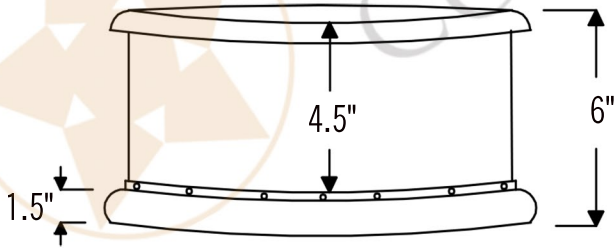

PREMIER
COPPER PRODUCTS

MODEL NUMBER: BSP5_BV15DB2-B

- Description: 15" Round Bar Vessel Tub Sink w/ 2" Drain Size
- Outer Dimensions: 15" x 6"
- Inner Dimensions: 13" x 4.5"
- Skirt Dimension: 1.5"
- Rim: 1"
- Drain Opening: 2"
- Finish: Oil Rubbed Bronze

CODE/STANDARD COMPLIANCE

* IAPMO/cUPC LISTED

* ORB: Oil Rubbed Bronze

THIS PRODUCT IS HAND CRAFTED, SMALL VARIANCES IN COLOR AND SIZE MAY OCCUR.
DO NOT MAKE ANY INSTALLATION CUTS UNTIL YOU RECEIVE YOUR ITEM(S).