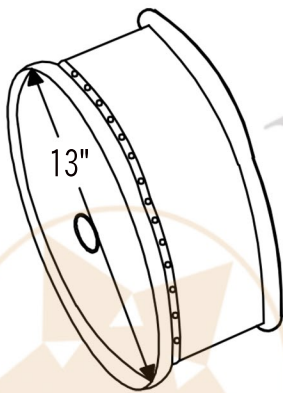

PREMIER
COPPER PRODUCTS

MODEL NUMBER: BSP5_BV15DB2-B

- Description: 15" Round Bar Vessel Tub Sink w/ 2" Drain Size
- Outer Dimensions: 15" x 6"
- Inner Dimensions: 13" x 4.5"
- Skirt Dimension: 1.5"
- Rim: 1"
- Drain Opening: 2"
- Finish: Oil Rubbed Bronze

CODE/STANDARD COMPLIANCE

* IAPMO/cUPC LISTED

* ORB: Oil Rubbed Bronze

THIS PRODUCT IS HAND CRAFTED, SMALL VARIANCES IN COLOR AND SIZE MAY OCCUR.
DO NOT MAKE ANY INSTALLATION CUTS UNTIL YOU RECEIVE YOUR ITEM(S).