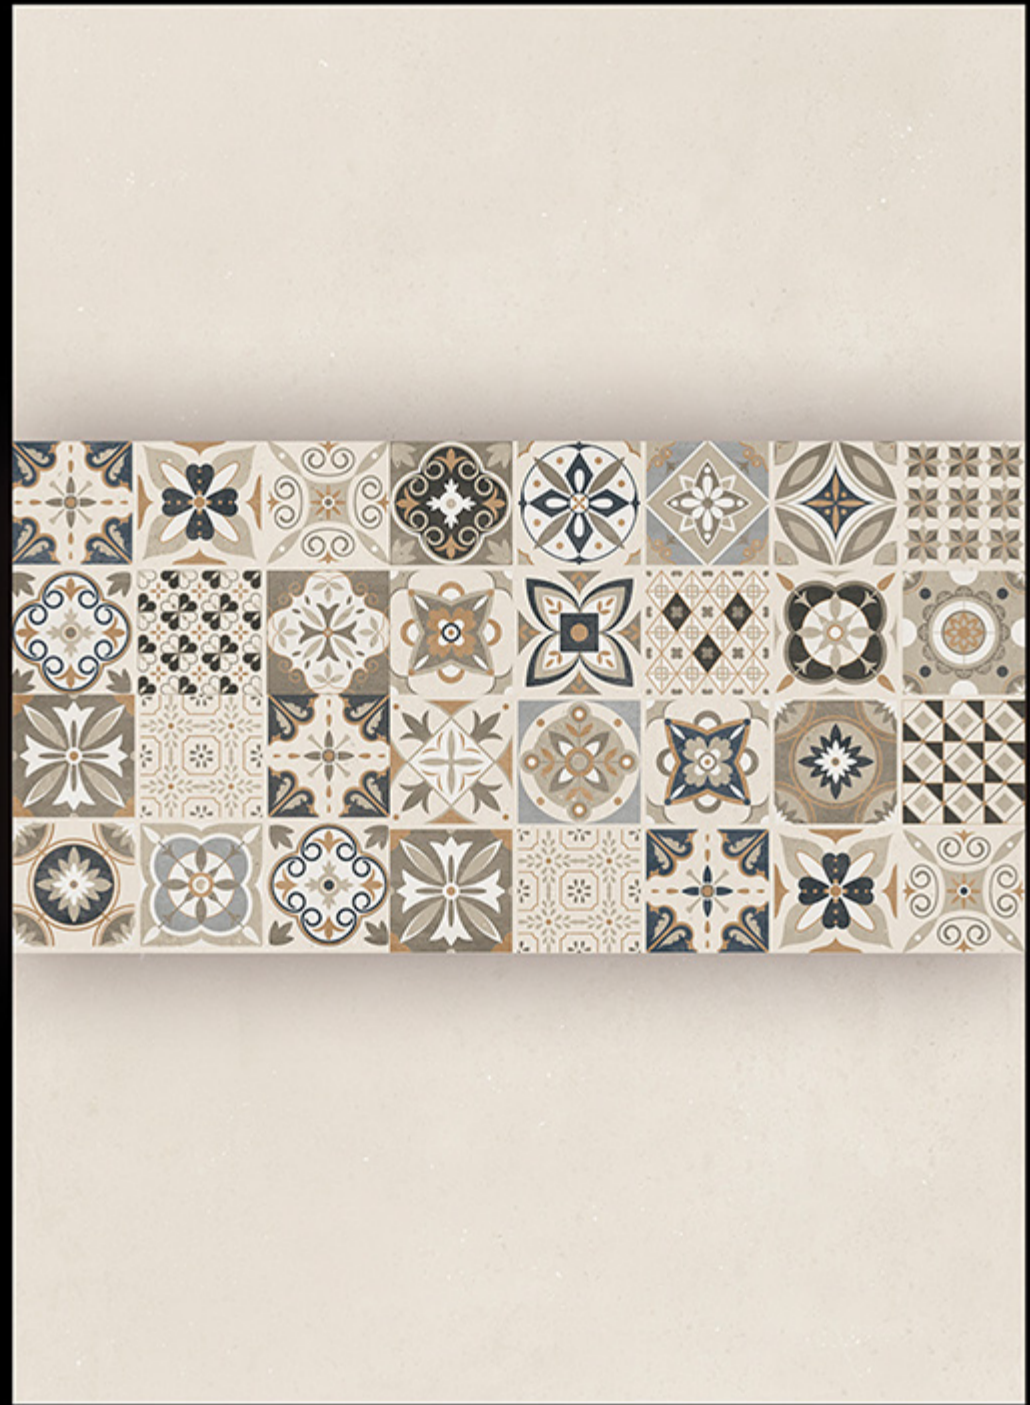

7505-AURA CREMA/DECOR