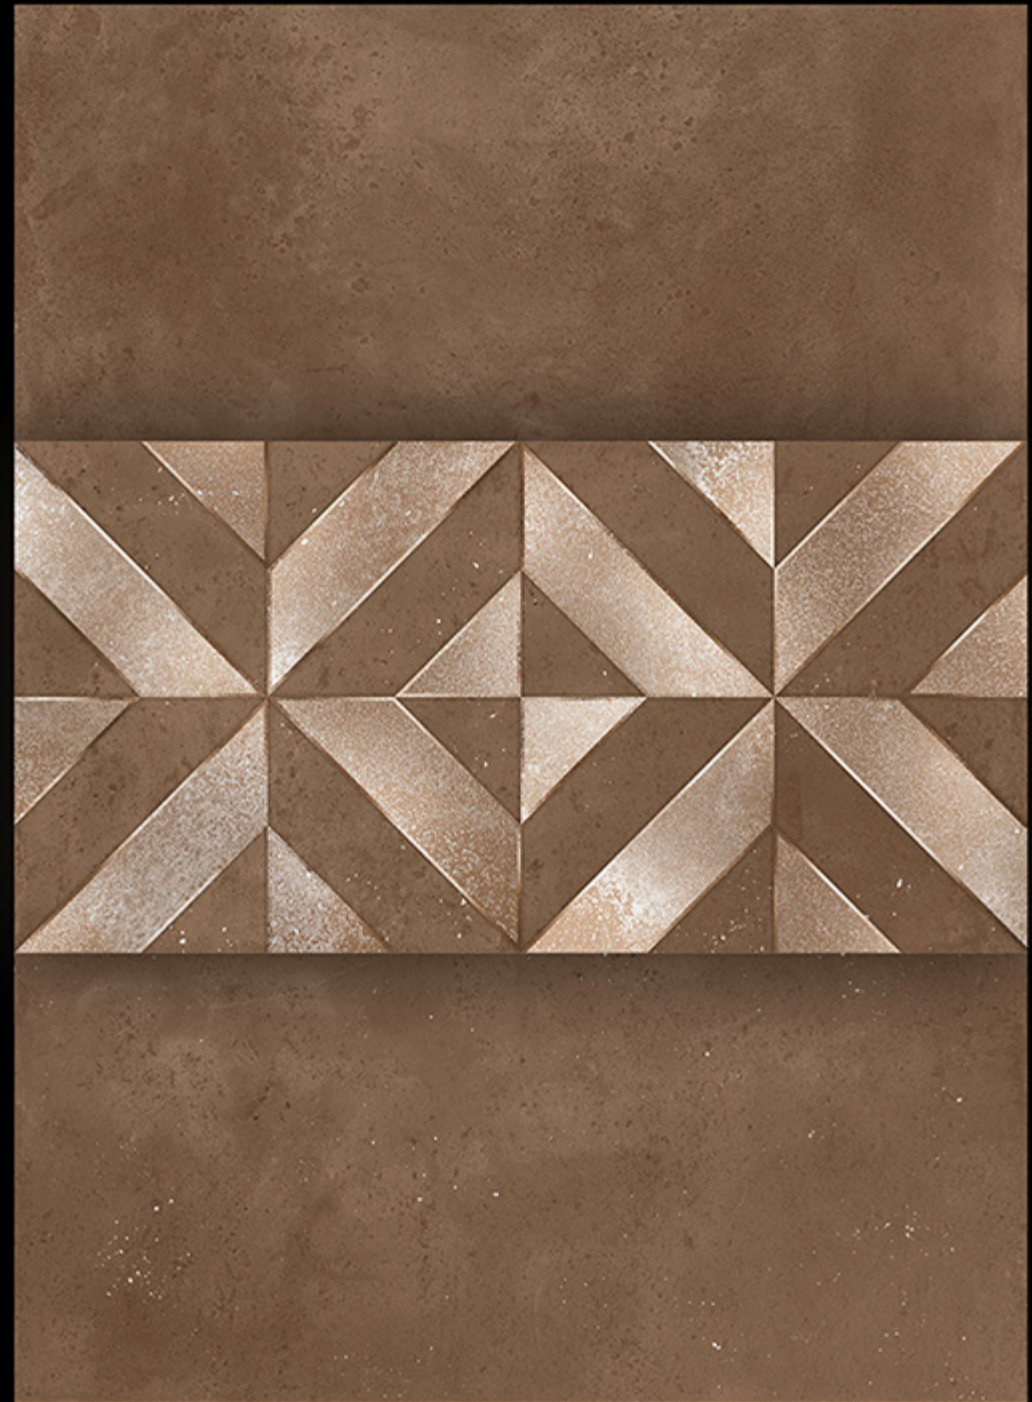

7503-AURA BROWN/DECOR