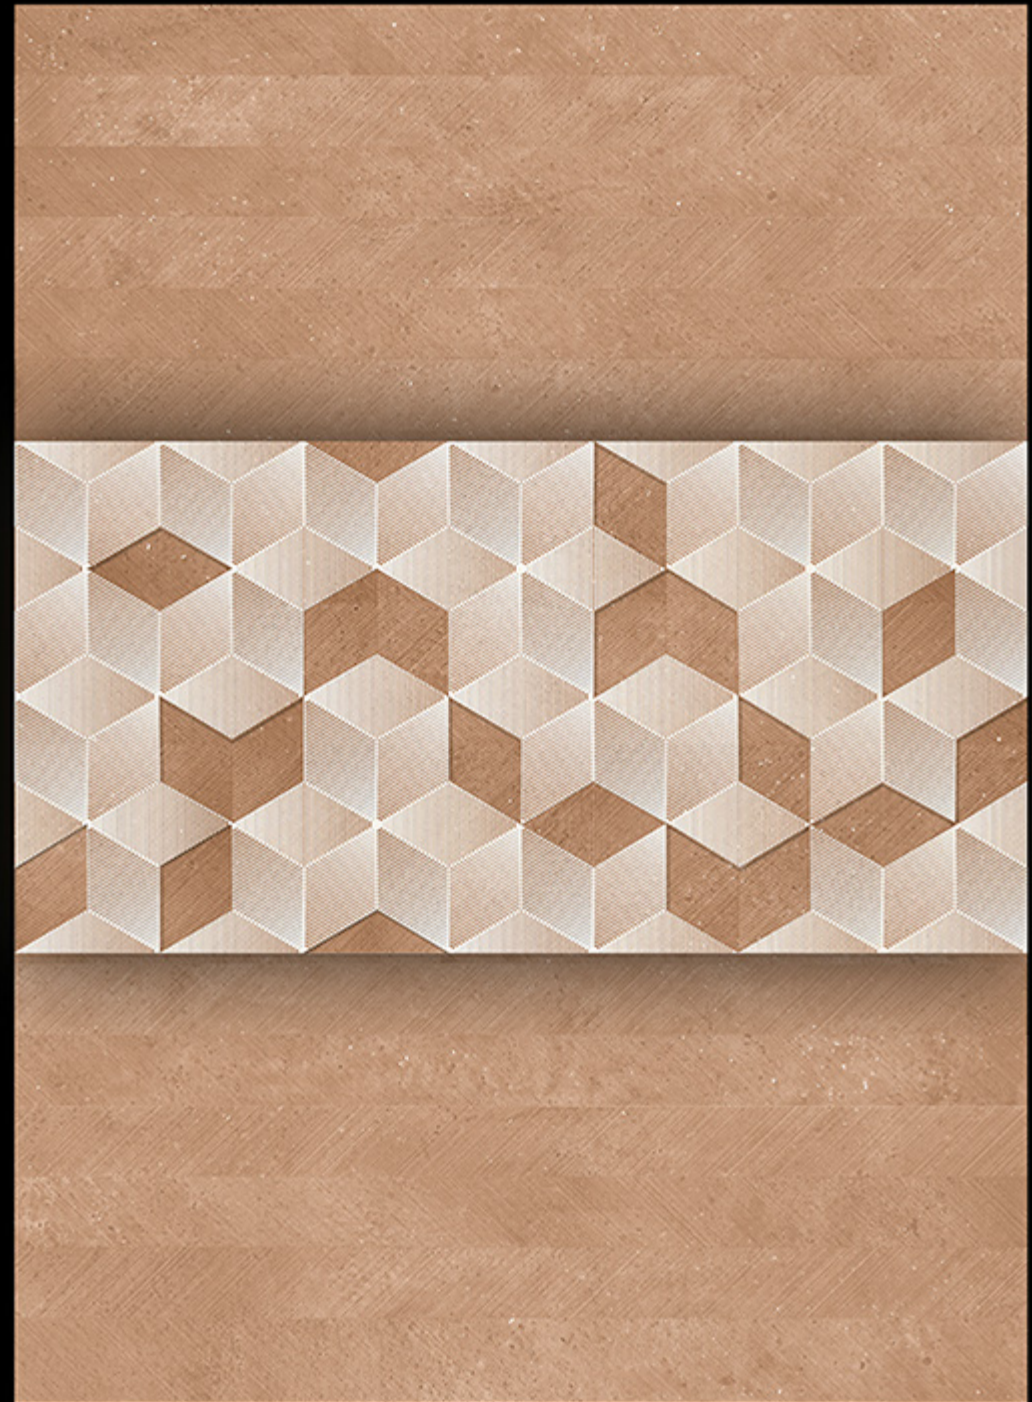

Finish | **Carving/Matt**

SALONI
CERAMIC

600x1200 mm

POLISHED GLAZED VITRIFIED TILES

7517-RIALTO BROWN/DECOR

Finish | Carving/Matt

7518-BRILLER GREY/DECOR

Finish | **Carving/Matt**