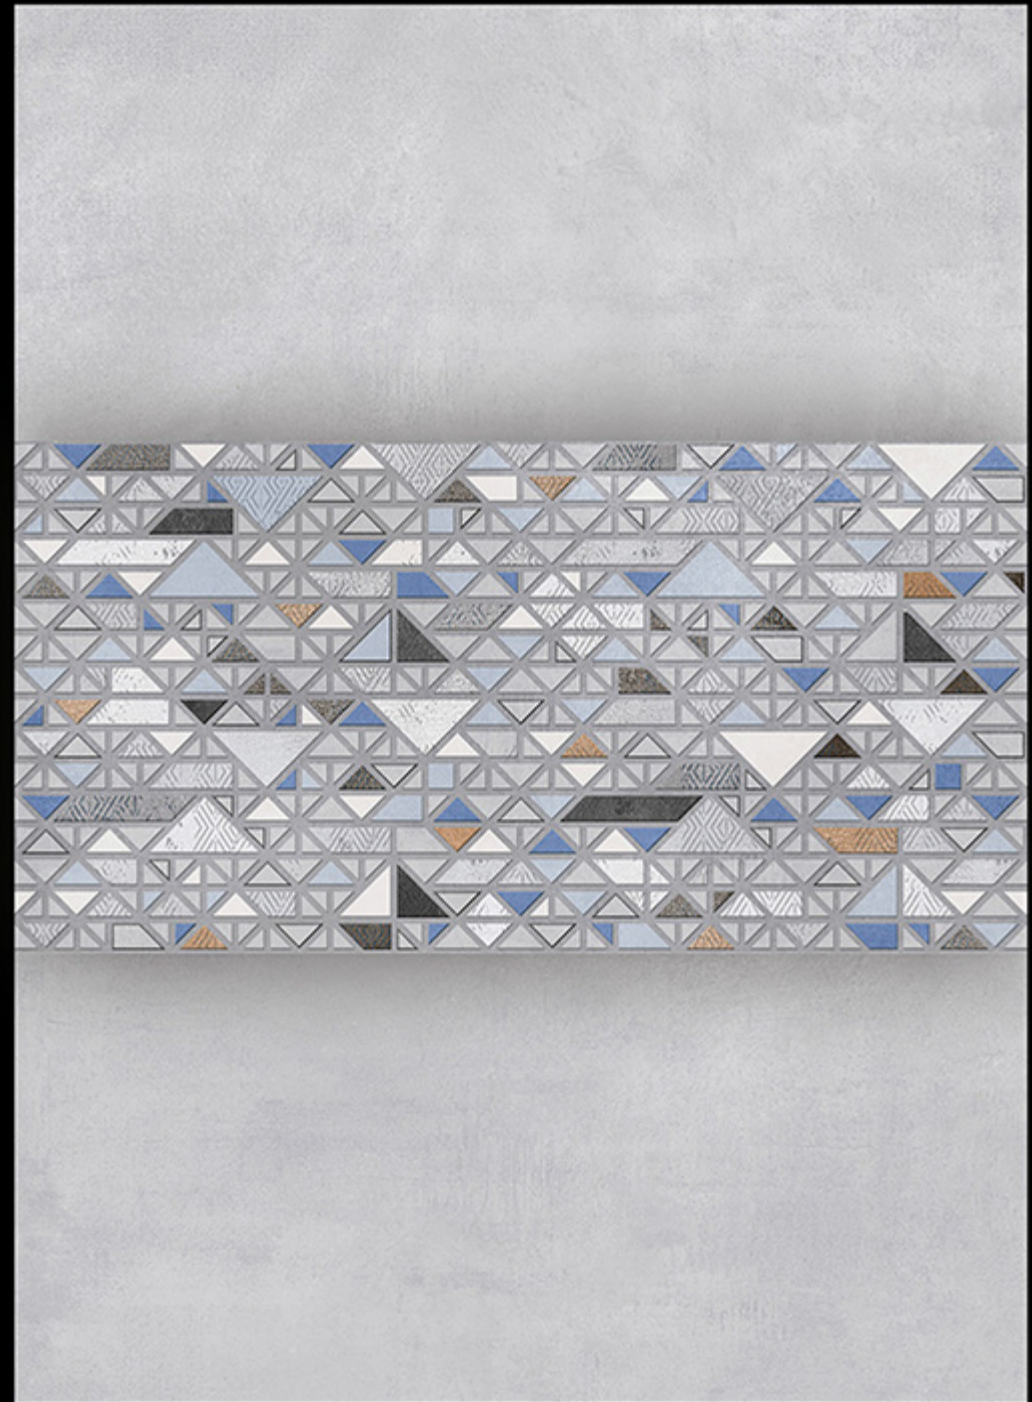

7521-HONEY GREY/DECOR