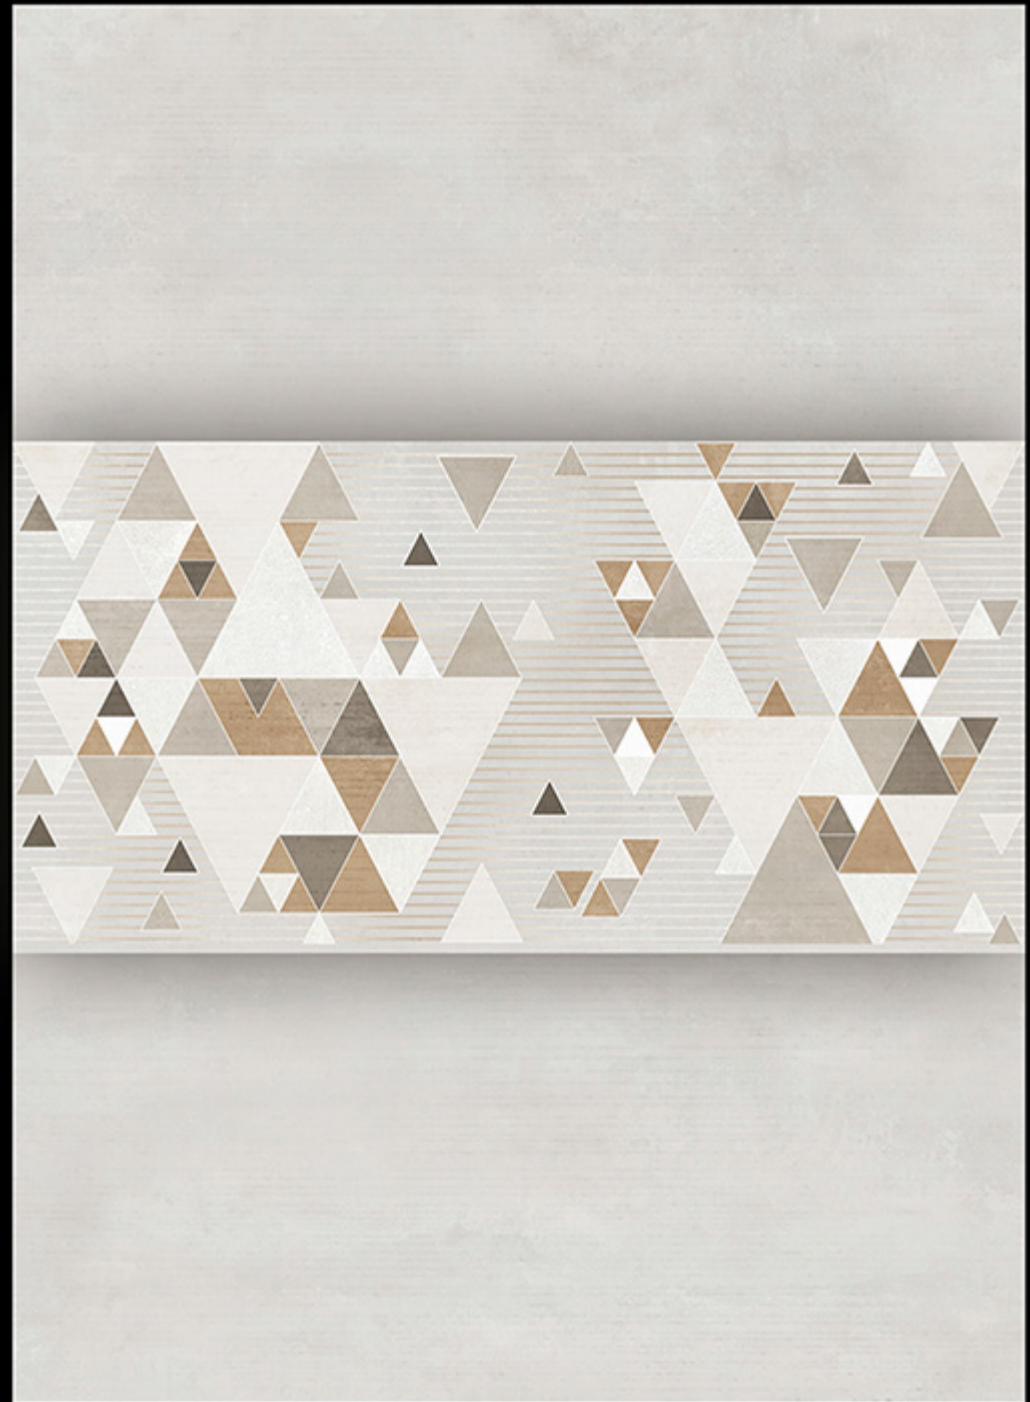

7514-BRUNO LIGHT/DECOR