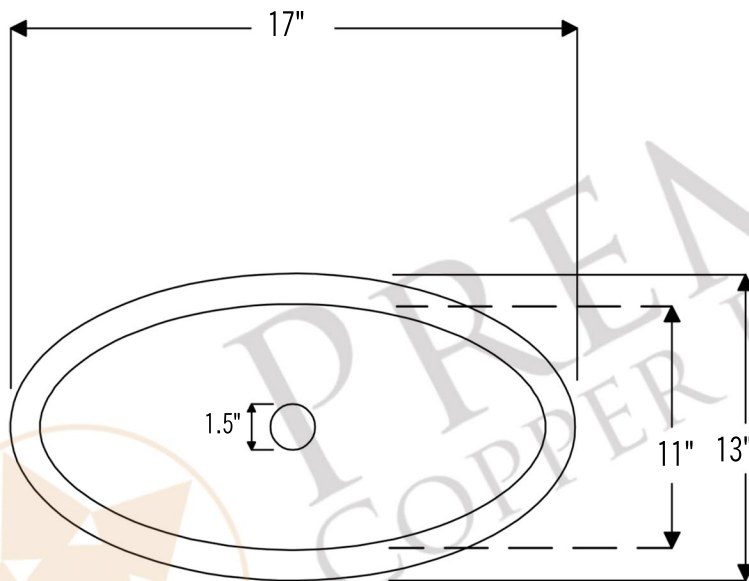

PREMIER
COPPER PRODUCTS

MODEL NUMBER: BSP5_L017FDB-P

- Description: Small Oval Under Counter Hammered Copper Sink
- Outer Dimension: 17" x 13" x 5"
- Inner Dimension: 15" x 11" x 5"
- Rim: 1"
- Drain Opening: 1.5"
- Finish: Oil Rubbed Bronze

CODE/STANDARD COMPLIANCE

* IAPMO/cUPC LISTED

* ORB: Oil Rubbed Bronze

THIS PRODUCT IS HAND CRAFTED, SMALL VARIANCES IN COLOR AND SIZE MAY OCCUR.
DO NOT MAKE ANY INSTALLATION CUTS UNTIL YOU RECEIVE YOUR ITEM(S).