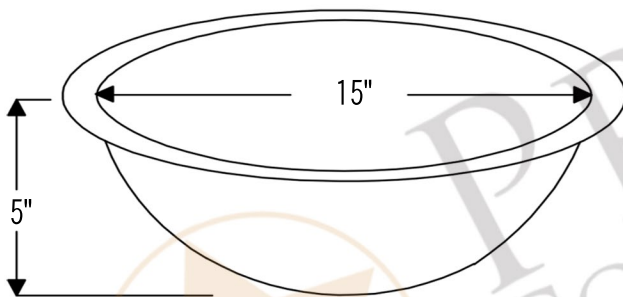

PREMIER
COPPER PRODUCTS

MODEL NUMBER: BSP5_L017FDB-P

- Description: Small Oval Under Counter Hammered Copper Sink
- Outer Dimension: 17" x 13" x 5"
- Inner Dimension: 15" x 11" x 5"
- Rim: 1"
- Drain Opening: 1.5"
- Finish: Oil Rubbed Bronze

CODE/STANDARD COMPLIANCE

* IAPMO/cUPC LISTED

* ORB: Oil Rubbed Bronze

THIS PRODUCT IS HAND CRAFTED, SMALL VARIANCES IN COLOR AND SIZE MAY OCCUR.
DO NOT MAKE ANY INSTALLATION CUTS UNTIL YOU RECEIVE YOUR ITEM(S).