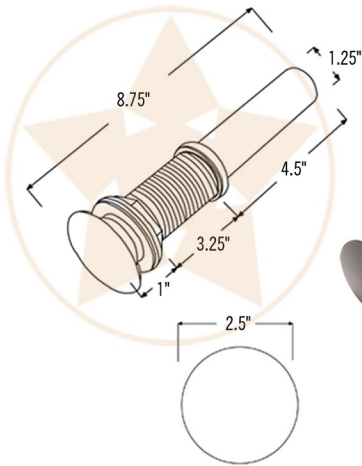

PREMIER
COPPER PRODUCTS

MODEL NUMBER: BSP5_L017FDB-P

- * Description: Small Oval Under Counter Hammered Copper Sink
- * Outer Dimension: 17" x 13" x 5"
- * Inner Dimension: 15" x 11" x 5"
- * Rim: 1"
- * Drain Opening: 1.5"
- * Finish: Oil Rubbed Bronze

PACKAGE INCLUDES THE FOLLOWING ACCESSORIES:

- * 1.5" Non-Overflow Pop-Up Bathroom Sink Drain / ORB Finish (Model# D-208ORB)
- * Copper Sink Wax (Model# W900-WAX)
- * Neutral Cure Copper Sink Installation Silicone (Model# C900-ORB)

* ORB: Oil Rubbed Bronze

DRAIN DETAILS (Model# D-208ORB)

- * Description: 1.5" Non-Overflow Pop-Up Bathroom Sink Drain
- * Design: Push Up Top
- * Upper Flange Dimension: 2"
- * Material: Solid Brass
- * Prop 65 Compliant

SILICONE DETAILS (Model# C900-ORB)

- * Description: Neutral Cure Copper Sink Installation Silicone
- * Color: Oil Rubbed Bronze
- * Size: 4.7oz