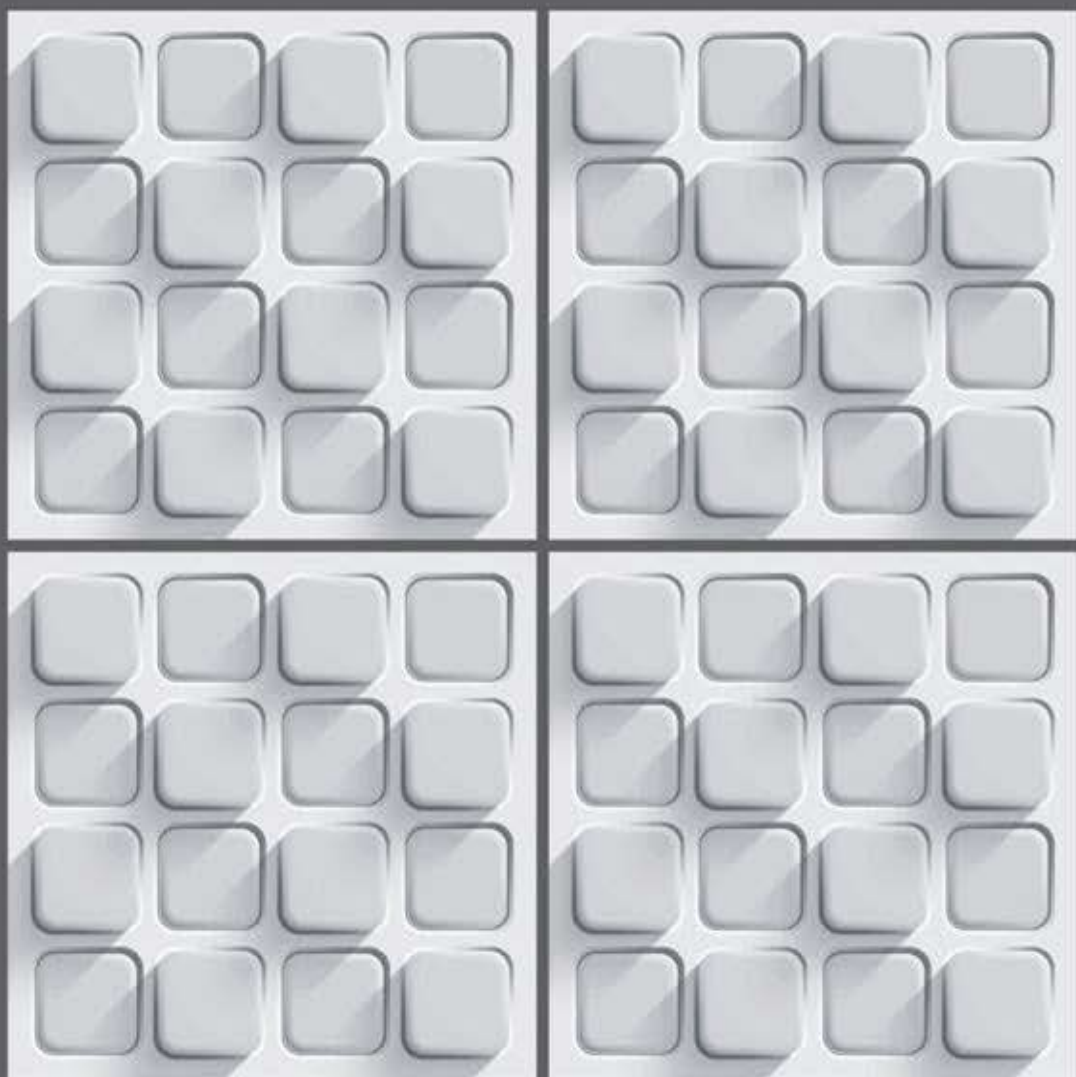

www.salonienterprise.com