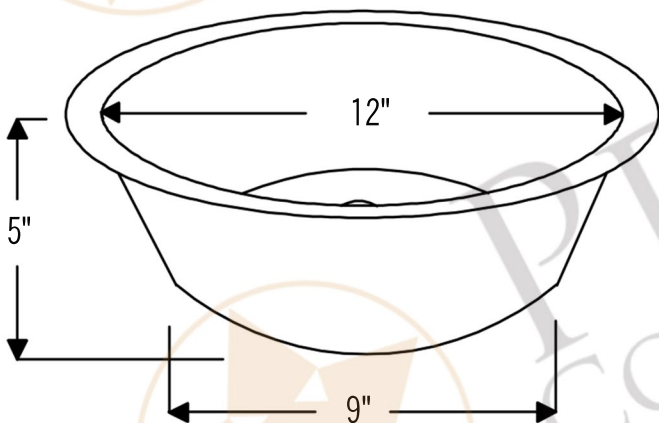

PREMIER
COPPER PRODUCTS

MODEL NUMBER: BSP5_BR14PC2-B

- Description: 14" Round Hammered Copper Bar Sink in Polished Copper with 2" Drain Opening
- Outer Dimension: 14" x 5"
- Inner Dimension: 12" x 5"
- Rim: 1"
- Drain Opening: 2"
- Finish: Polished Copper

CODE/STANDARD COMPLIANCE

* IAPMO/cUPC LISTED

THIS PRODUCT IS HAND CRAFTED, SMALL VARIANCES IN COLOR AND SIZE MAY OCCUR.
DO NOT MAKE ANY INSTALLATION CUTS UNTIL YOU RECEIVE YOUR ITEM(S).