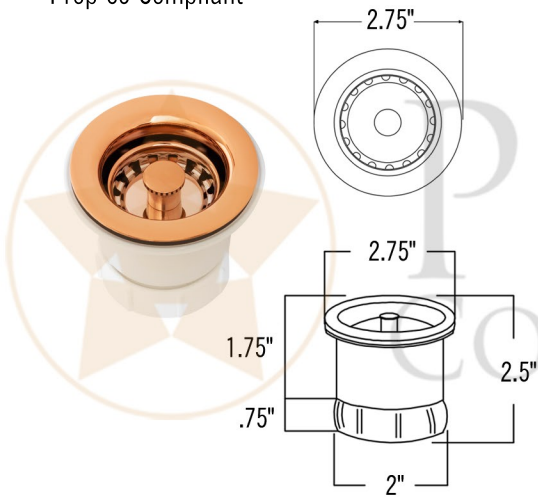

PREMIER
COPPER PRODUCTS

MODEL NUMBER: BSP5_BR14PC2-B

- * Description: 14" Round Hammered Copper Bar Sink in Polished Copper with 2" Drain Opening
- * Outer Dimension: 14" x 5"
- * Inner Dimension: 12" x 5"
- * Rim: 1"
- * Drain Opening: 2"
- * Finish: Polished Copper

CODE/STANDARD COMPLIANCE

* IAPMO/cUPC LISTED

THIS PRODUCT IS HAND CRAFTED, SMALL VARIANCES IN COLOR AND SIZE MAY OCCUR.
DO NOT MAKE ANY INSTALLATION CUTS UNTIL YOU RECEIVE YOUR ITEM(S).

PACKAGE INCLUDES THE FOLLOWING ACCESSORIES:

- * 2" Basket Strainer Drain / PC Finish (Model# D-133PC)
- * Copper Sink Wax (Model# W900-WAX)

* PC: Polished Copper

DRAIN DETAILS (Model# D-133PC)

- * Description: 2" Bar Basket Sink Drain
- * Upper Flange Dimension: 2.75"
- * Material: Solid Brass
- * Prop 65 Compliant

WAX DETAILS (Model# W900-WAX)

- * Description: Copper Sink Wax Protectant
- * Made From Natural Bee's Wax
- * No Wax Build Up Ever!
- * Hard Water Protection
- * Works Great on a Variety of Different Surfaces: