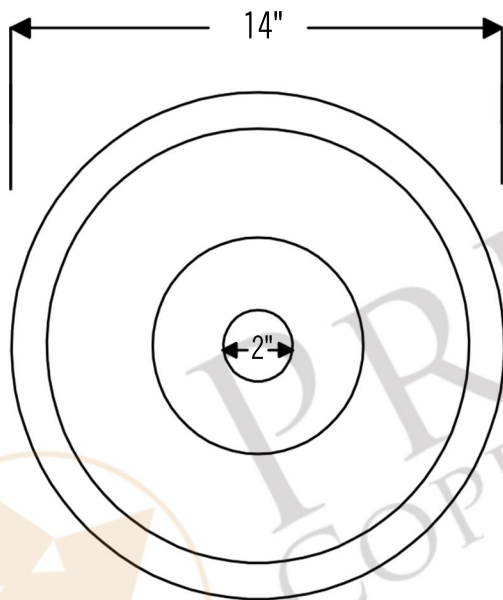

PREMIER
COPPER PRODUCTS

MODEL NUMBER: BSP5_BR14PC2-B

- Description: 14" Round Hammered Copper Bar Sink in Polished Copper with 2" Drain Opening
- Outer Dimension: 14" x 5"
- Inner Dimension: 12" x 5"
- Rim: 1"
- Drain Opening: 2"
- Finish: Polished Copper

CODE/STANDARD COMPLIANCE

* IAPMO/cUPC LISTED

THIS PRODUCT IS HAND CRAFTED, SMALL VARIANCES IN COLOR AND SIZE MAY OCCUR.
DO NOT MAKE ANY INSTALLATION CUTS UNTIL YOU RECEIVE YOUR ITEM(S).